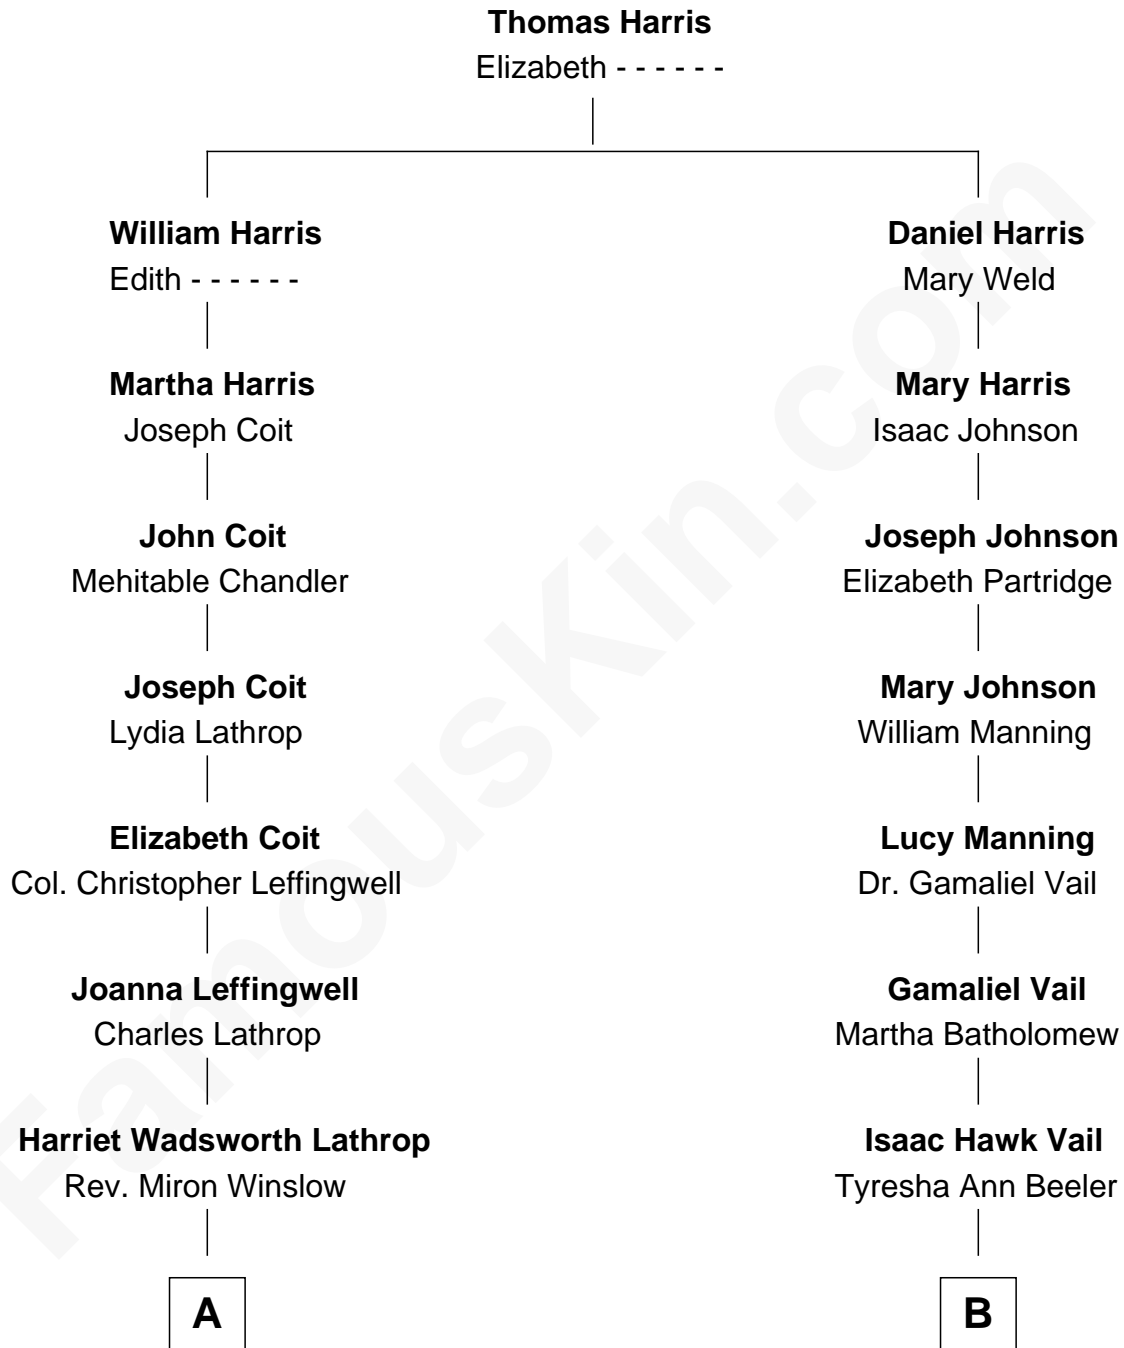

# FamousKin.com Relationship Chart of

**Allen Dulles**

*5th Director of the C.I.A.*

9th cousin 1 time removed of

**Donny Osmond**

*Singer, Actor and Dancer*

**A**

**Harriet Lathrop Winslow**  
Rev. John Welsh Dulles

**Allen Macy Dulles**  
Edith Foster

**Allen Dulles**  
*5th Director of the C.I.A.*

**B**

**Martha Tyresha Vail**  
Thomas Lorenzo Van Noy

**Agnes LaVerna Van Noy**  
Rulon Osmond

**George Viri Osmond**  
Olive May Davis