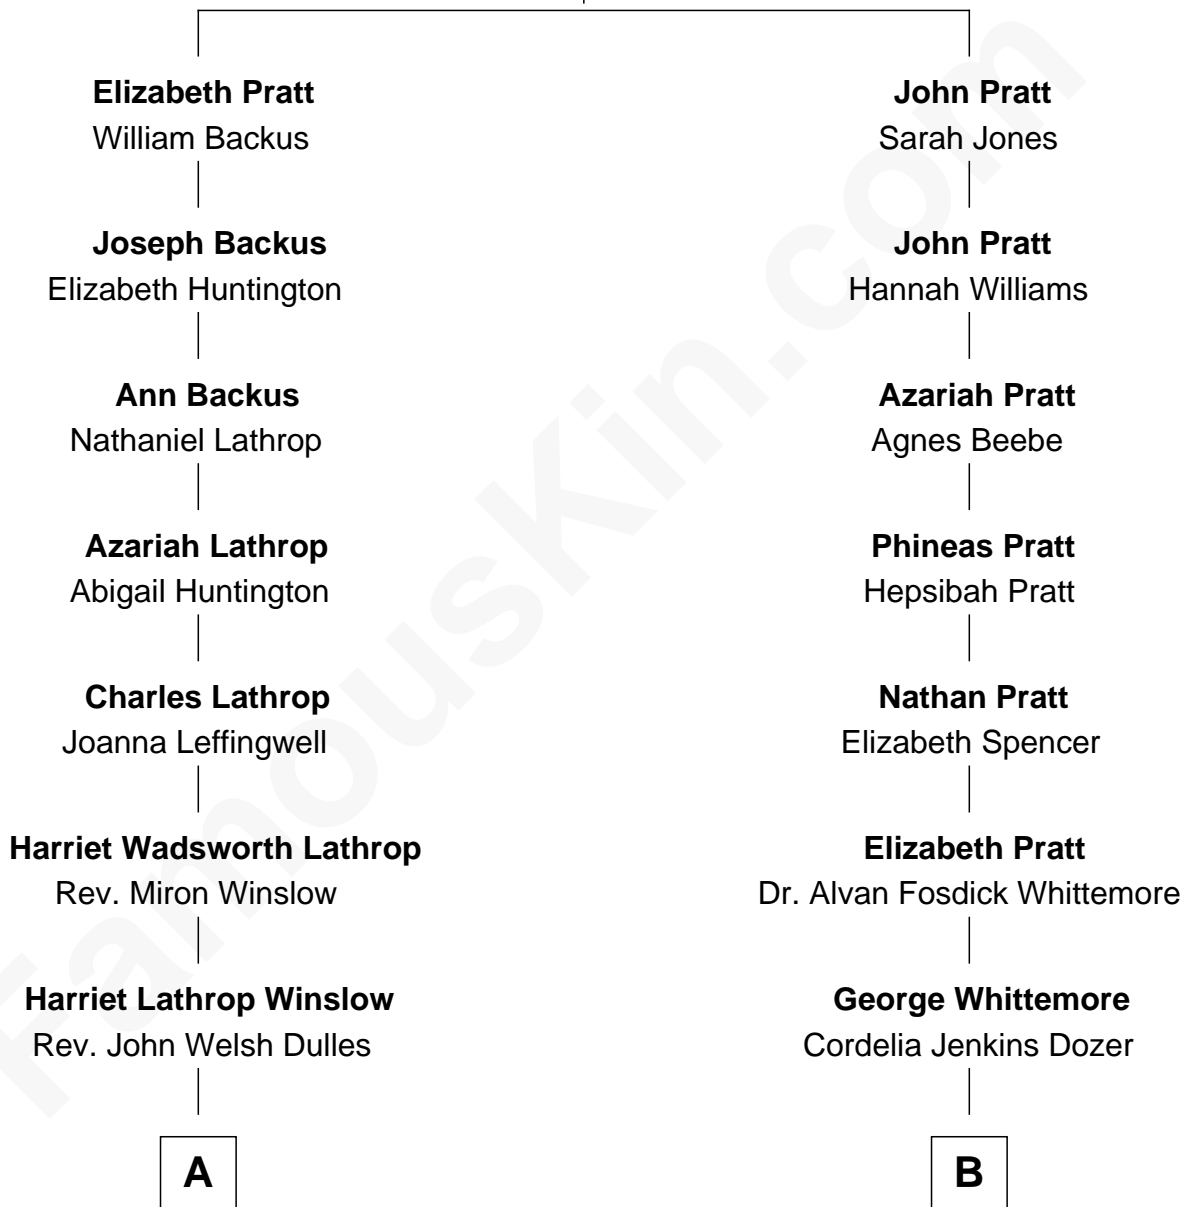

FamousKin.com Relationship Chart of

Allen Dulles

5th Director of the C.I.A.

8th cousin 3 times removed of

Ellen DeGeneres

Comedienne and TV Personality

William Pratt
Elizabeth Clark

A