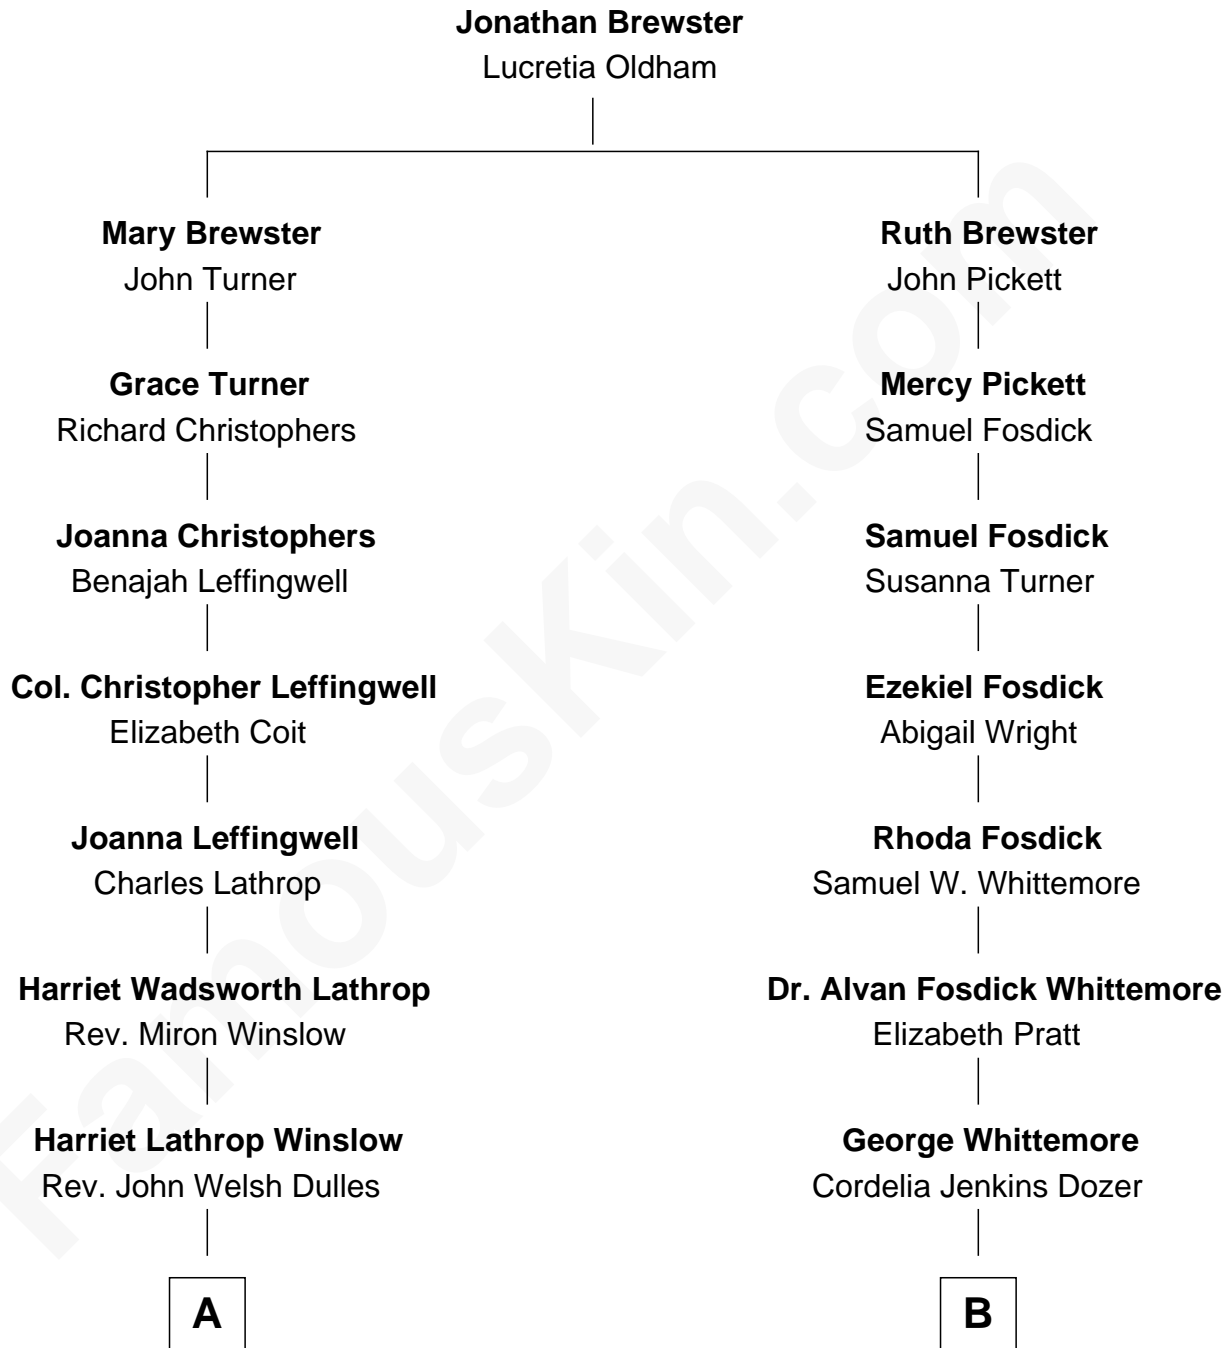

FamousKin.com Relationship Chart of

Allen Dulles

5th Director of the C.I.A.

8th cousin 3 times removed of

Ellen DeGeneres

Comedienne and TV Personality

A

Allen Macy Dulles

Edith Foster

Allen Dulles

5th Director of the C.I.A.

B

Mary Whittemore

Joseph C. DeGeneres

Alfred George DeGeneres

Julia E. Billiu