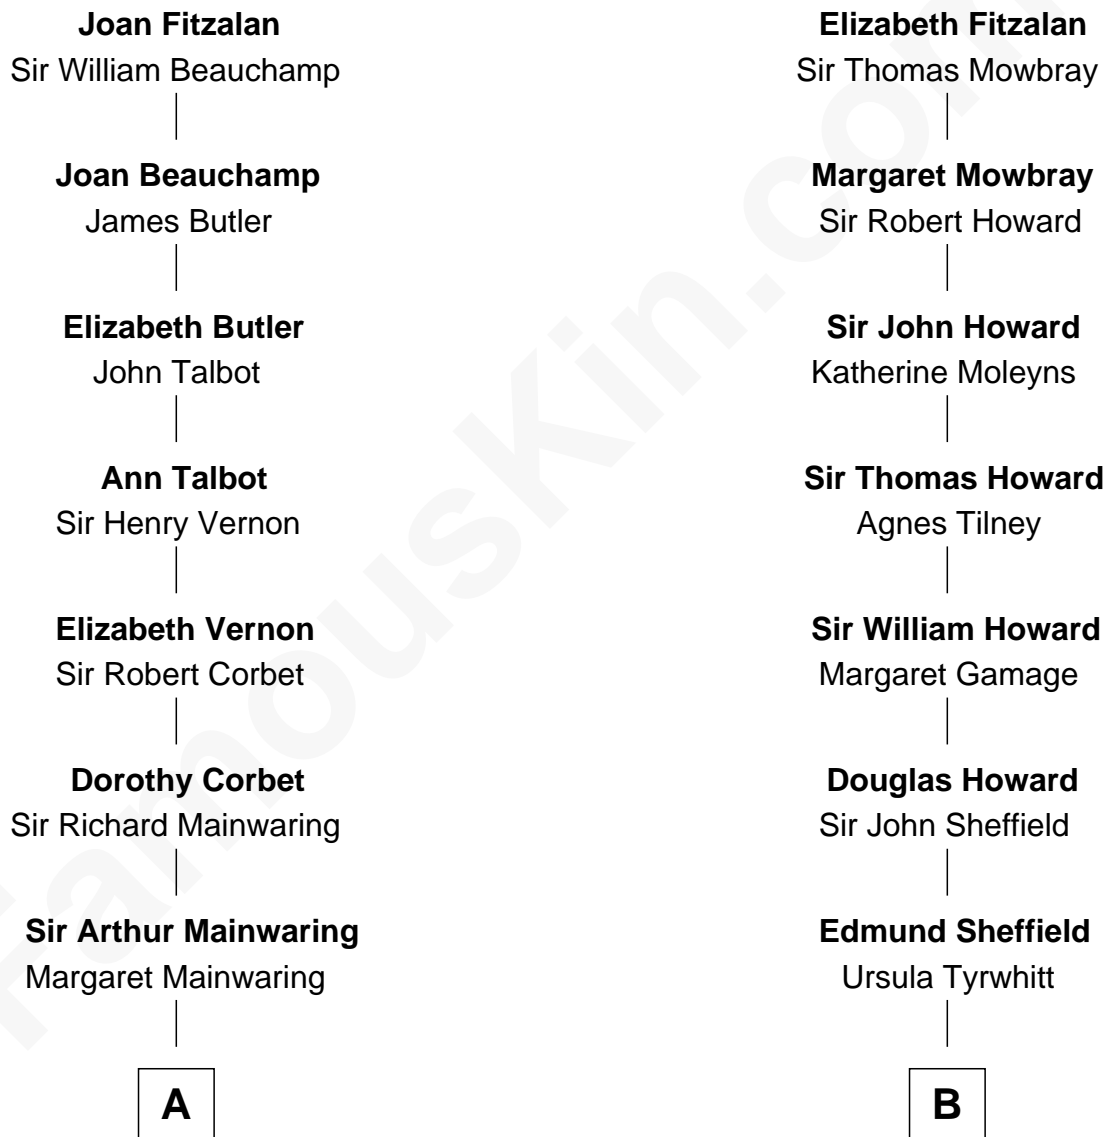

# FamousKin.com Relationship Chart of

**Allen Dulles**

*5th Director of the C.I.A.*

18th cousin 2 times removed of

**Ellen DeGeneres**

*Comedienne and TV Personality*

**Sir Richard Fitzalan**

Elizabeth de Bohun

**C**

**Allen Macy Dulles**

Edith Foster

**Allen Dulles**

*5th Director of the C.I.A.*

**D**

**Alfred George DeGeneres**

Julia E. Billiu