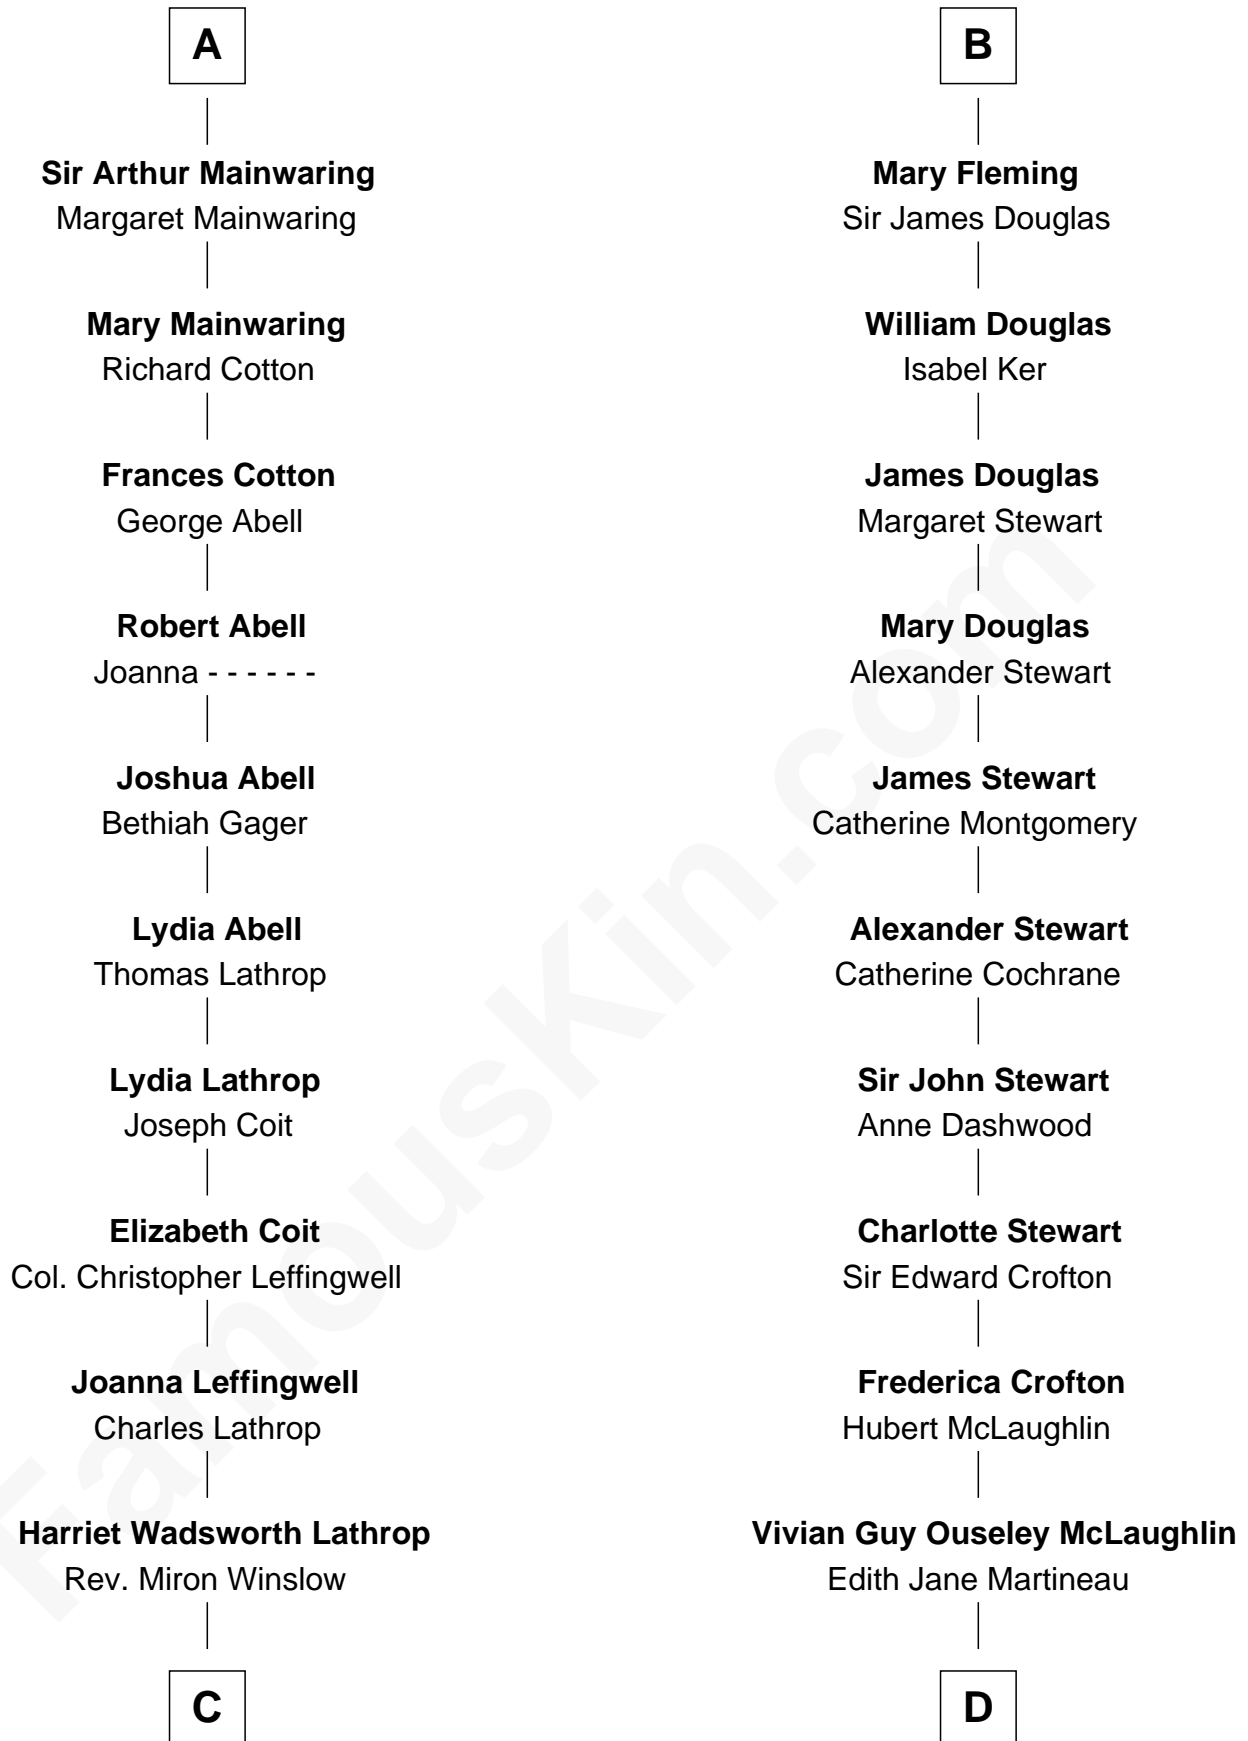

FamousKin.com Relationship Chart of

Allen Dulles

5th Director of the C.I.A.

19th cousin of

Guy Ritchie

British Filmmaker

Richard Fitzalan
Eleanor Plantagenet

C