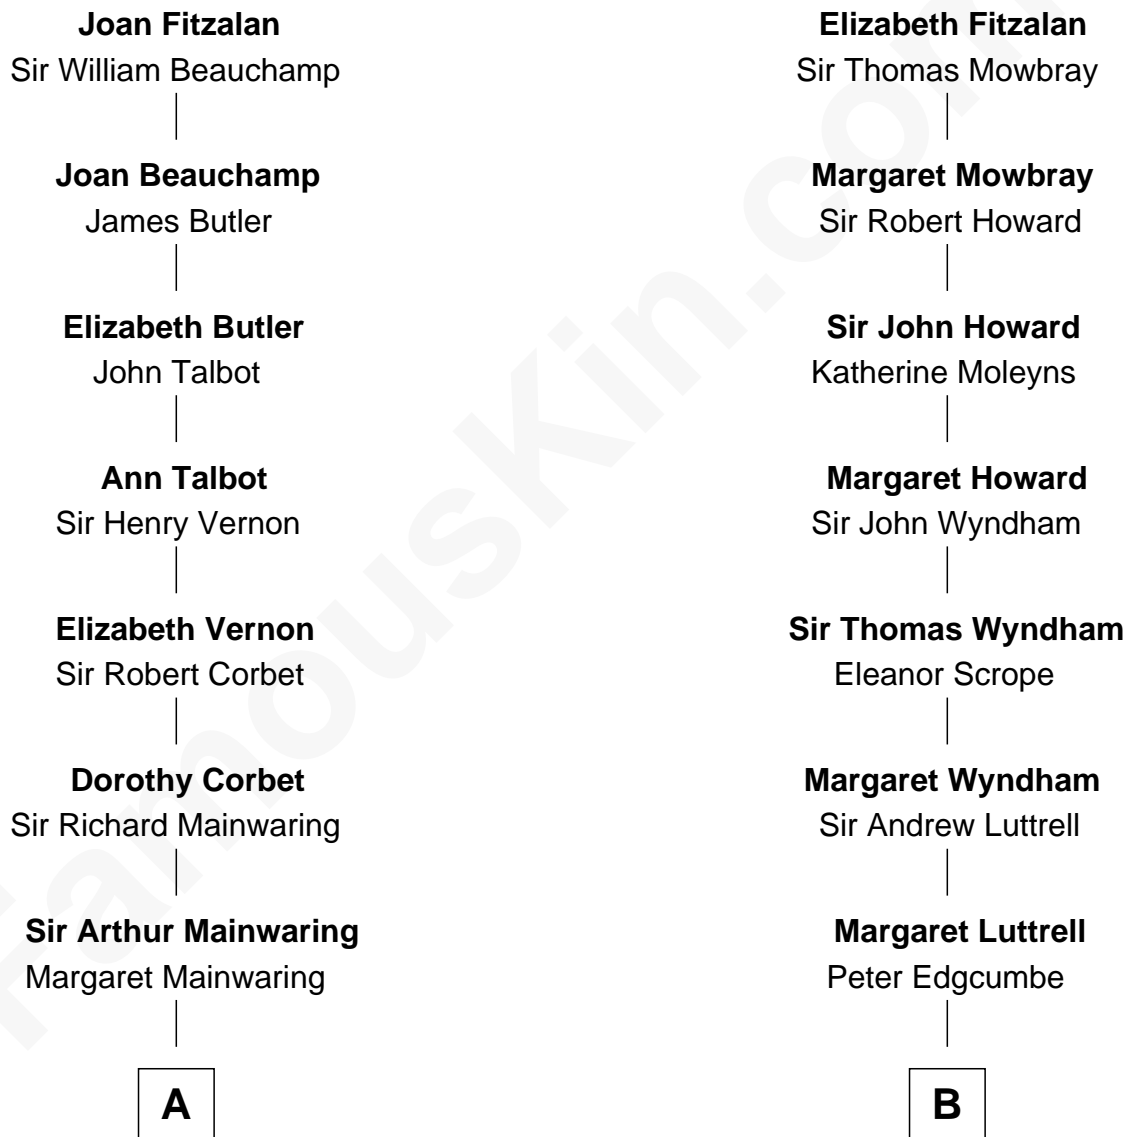

FamousKin.com Relationship Chart of

Allen Dulles

5th Director of the C.I.A.

18th cousin 1 time removed of

Guy Ritchie

British Filmmaker

Sir Richard Fitzalan

Elizabeth de Bohun

C

Allen Macy Dulles

Edith Foster

Allen Dulles

5th Director of the C.I.A.

D

Doris Margaretta McLaughlin

Stuart John Ritchie