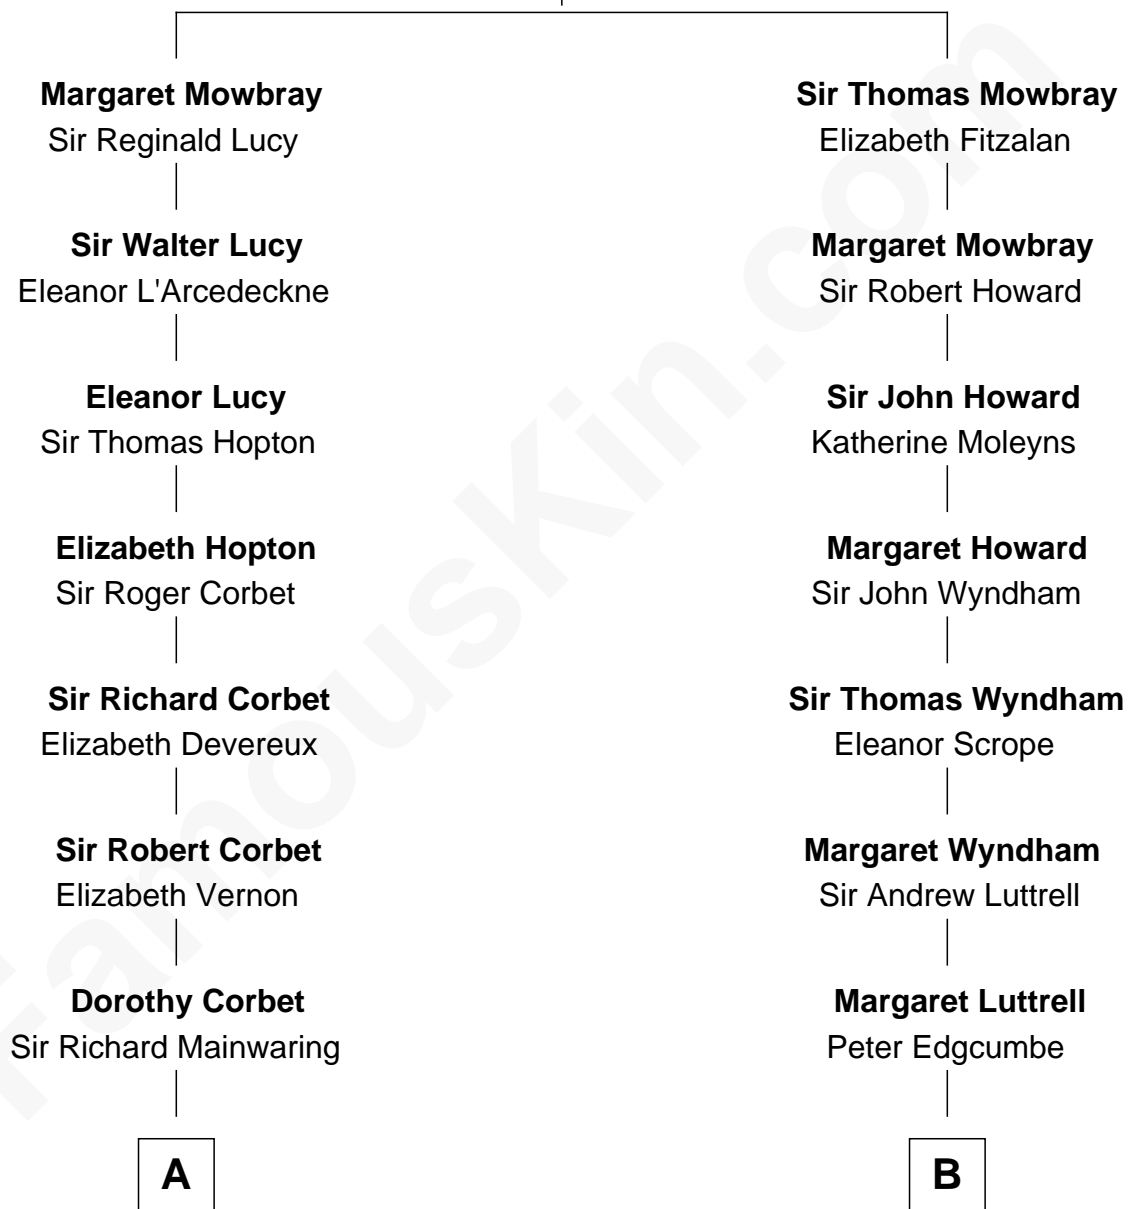

FamousKin.com Relationship Chart of

Allen Dulles

5th Director of the C.I.A.

19th cousin of

Guy Ritchie

British Filmmaker

John de Mowbray
Elizabeth de Segrave

C