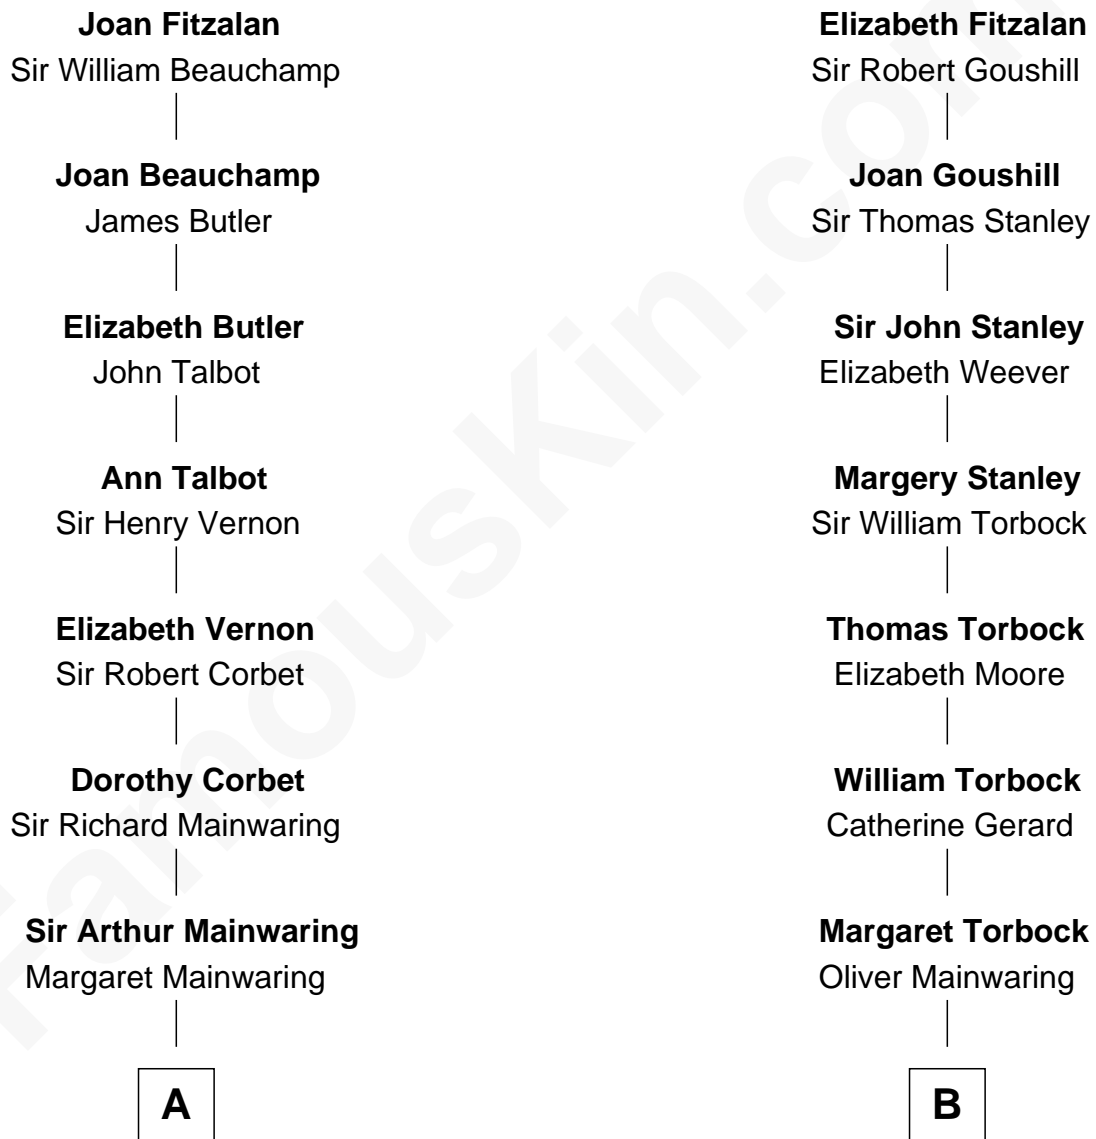

# FamousKin.com Relationship Chart of

**Allen Dulles**

*5th Director of the C.I.A.*

16th cousin 2 times removed of

**Buckminster Fuller**

*Author, Architect, and Inventor*

**Sir Richard Fitzalan**

Elizabeth de Bohun