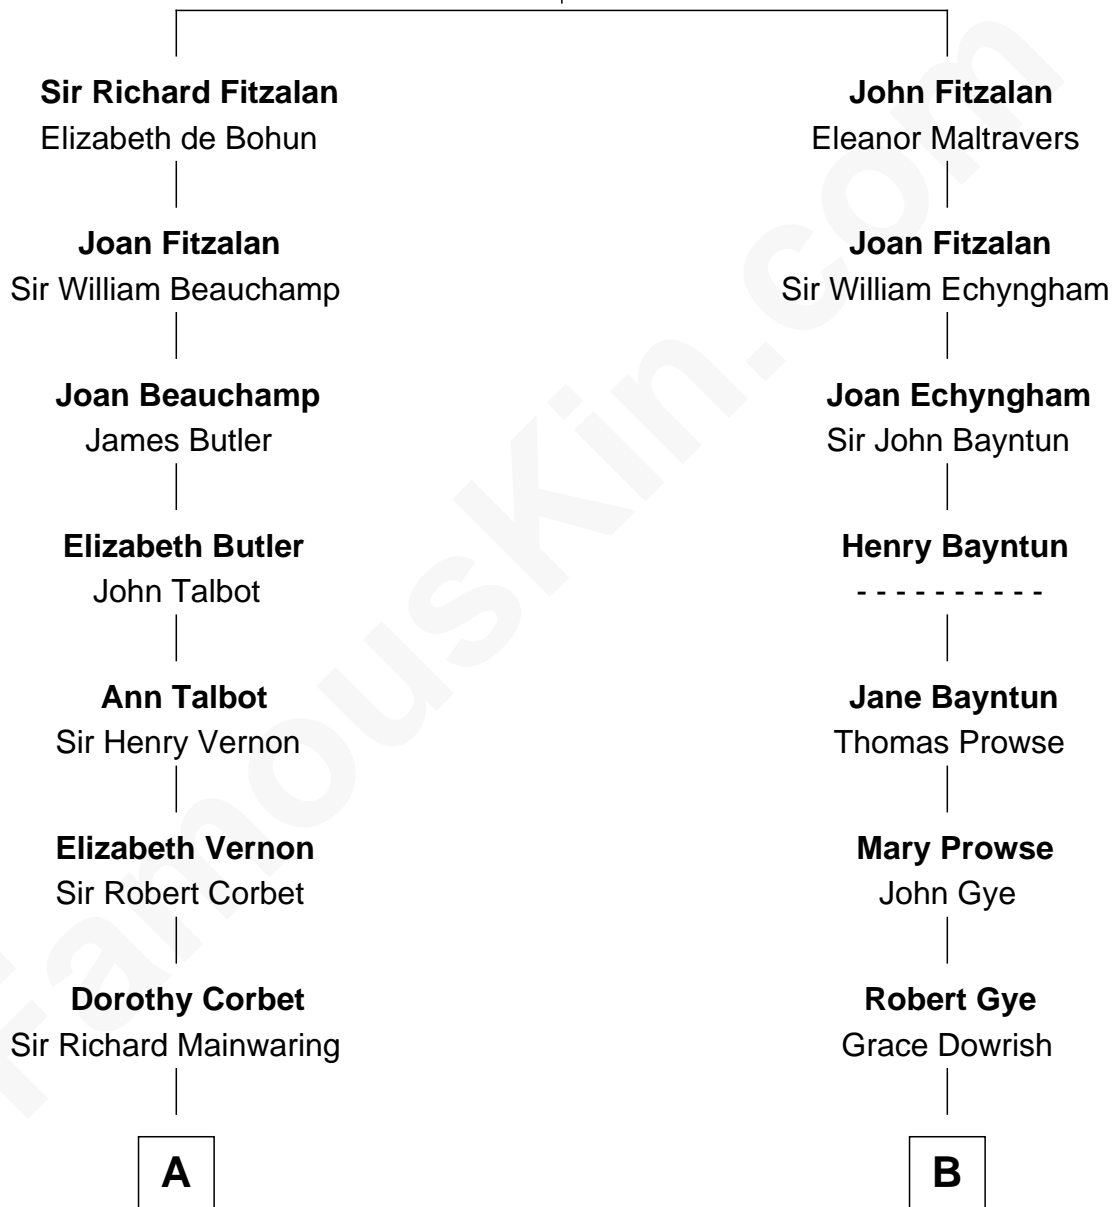

# FamousKin.com Relationship Chart of

**Allen Dulles**

*5th Director of the C.I.A.*

18th cousin 1 time removed of

**Pete Seeger**

*American Folk Singer*

**Richard Fitzalan**  
Eleanor Plantagenet

**C**

**Harriet Lathrop Winslow**  
Rev. John Welsh Dulles

**Allen Macy Dulles**  
Edith Foster

**Allen Dulles**  
*5th Director of the C.I.A.*

**D**

**Charles Louis Seeger**  
Constance de Clyver Edson

**Pete Seeger**  
*American Folk Singer*