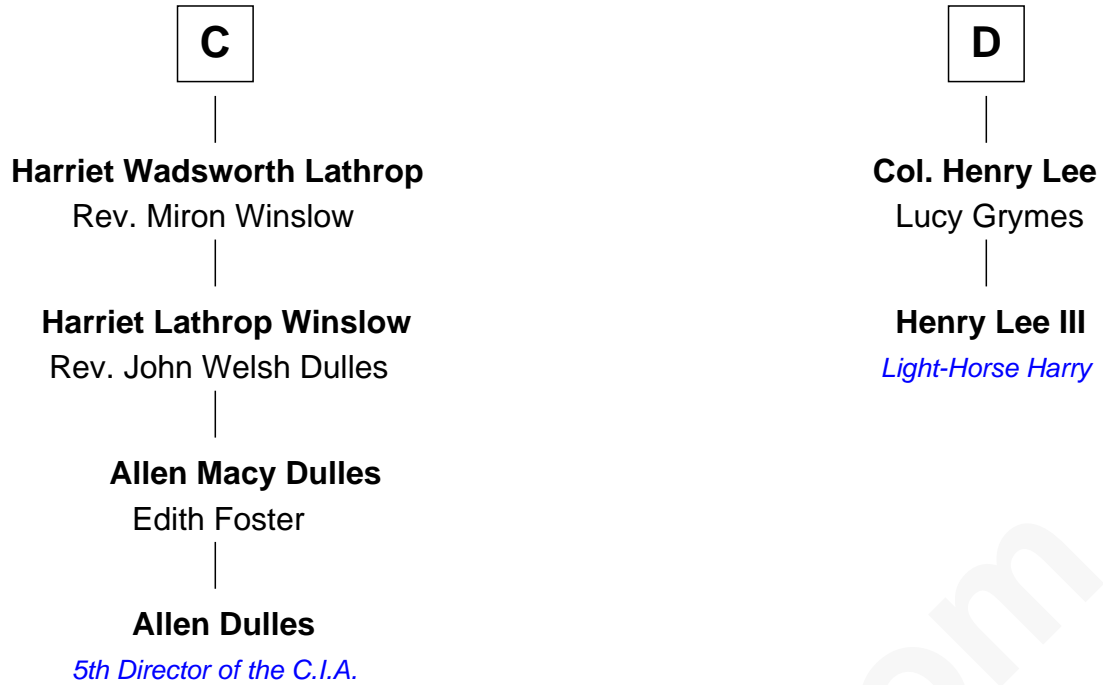

FamousKin.com Relationship Chart of

Allen Dulles

5th Director of the C.I.A.

18th cousin 2 times removed of

Henry Lee III

9th Governor of Virginia

Sir Roger de Quincy

Helen of Galloway

Sir John Berkeley

Elizabeth Betteshorne

Elizabeth Berkeley

Sir John Sutton

Jane Sutton

Thomas Mainwaring

A

Ellen de Quincy

Alan la Zouche

Sir Roger la Zouche

Ela Longespee

Sir Alan la Zouche

Eleanor de Segrave

Maude la Zouche

Sir Robert de Holland

Maude de Holland

Sir Thomas de Swinerton

Sir Robert de Swinerton

Elizabeth de Beke

Maud de Swinerton

Sir John Savage

B

FamousKin.com