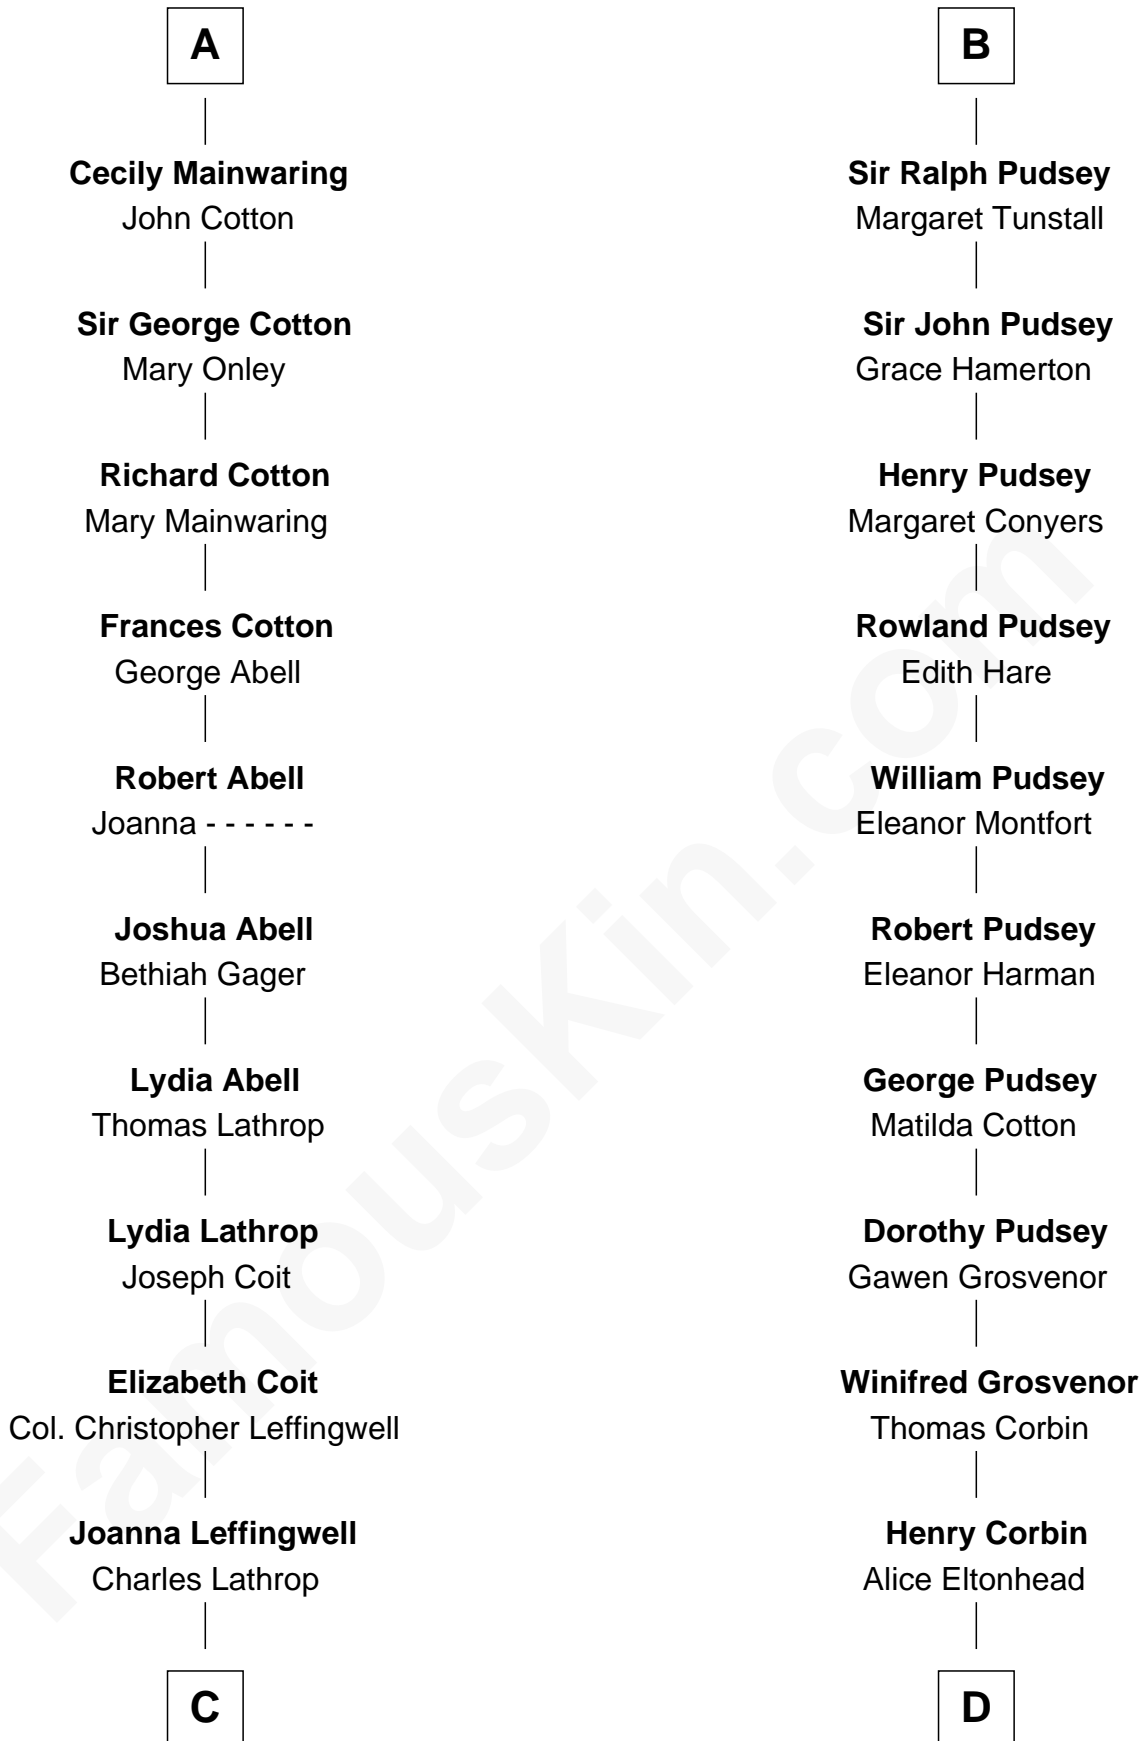

FamousKin.com Relationship Chart of

Allen Dulles

5th Director of the C.I.A.

20th cousin 1 time removed of

General Robert E. Lee

Confederate Army - U.S. Civil War

Sir Richard FitzRoy

Rose de Dover