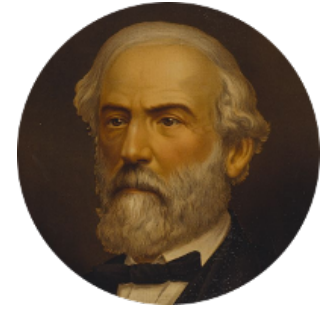

FamousKin.com Relationship Chart of

Allen Dulles

5th Director of the C.I.A.

20th cousin 1 time removed of

General Robert E. Lee

Confederate Army - U.S. Civil War

Sir Richard FitzRoy

Rose de Dover

C

Harriet Wadsworth Lathrop

Rev. Miron Winslow

Harriet Lathrop Winslow

Rev. John Welsh Dulles

Allen Macy Dulles

Edith Foster

Allen Dulles