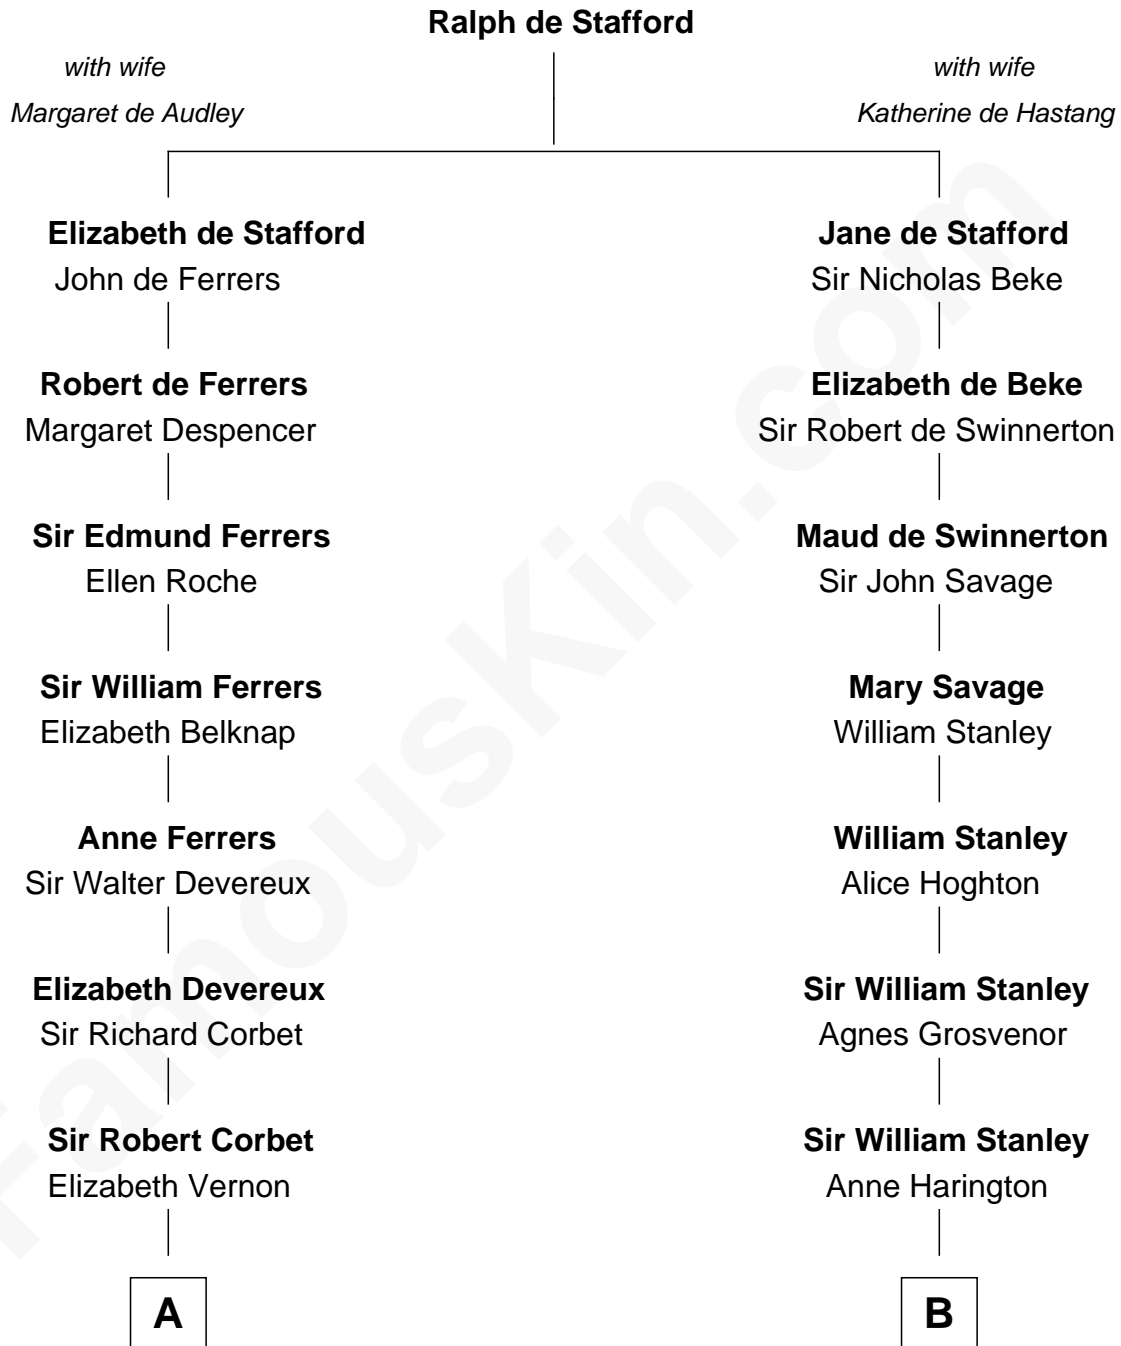

FamousKin.com Relationship Chart of

Allen Dulles

5th Director of the C.I.A.

15th cousin 5 times removed of

General Robert E. Lee

Confederate Army - U.S. Civil War

C

—
Harriet Wadsworth Lathrop