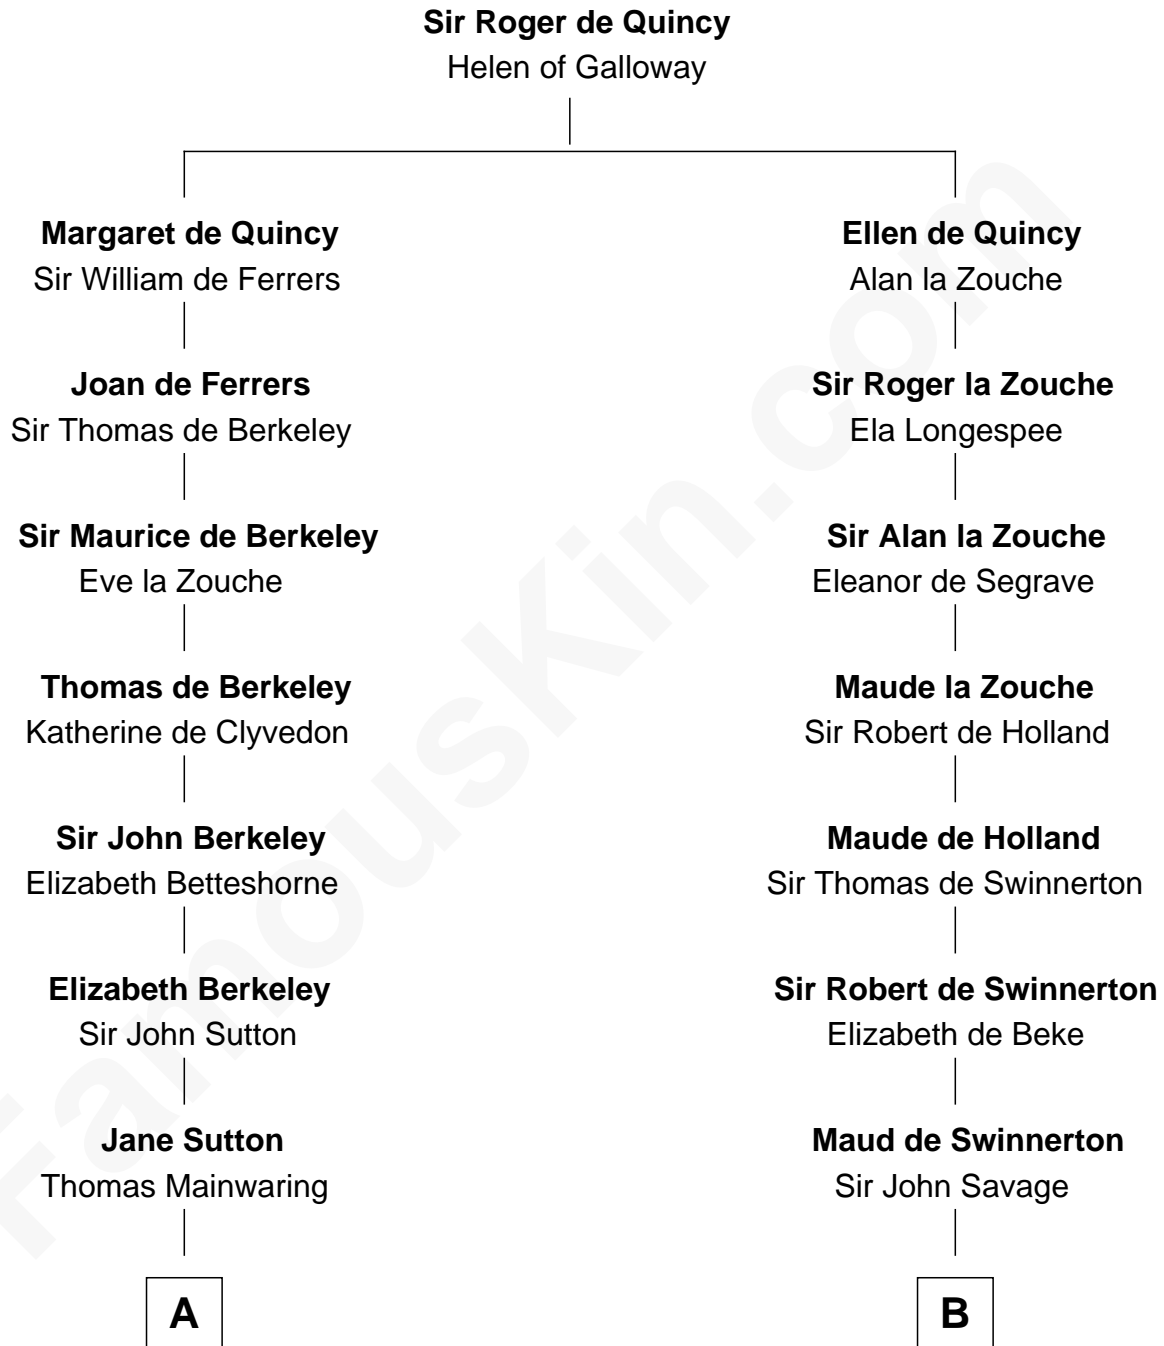

FamousKin.com Relationship Chart of

Allen Dulles

5th Director of the C.I.A.

19th cousin 1 time removed of

General Robert E. Lee

Confederate Army - U.S. Civil War

FamousKin.com