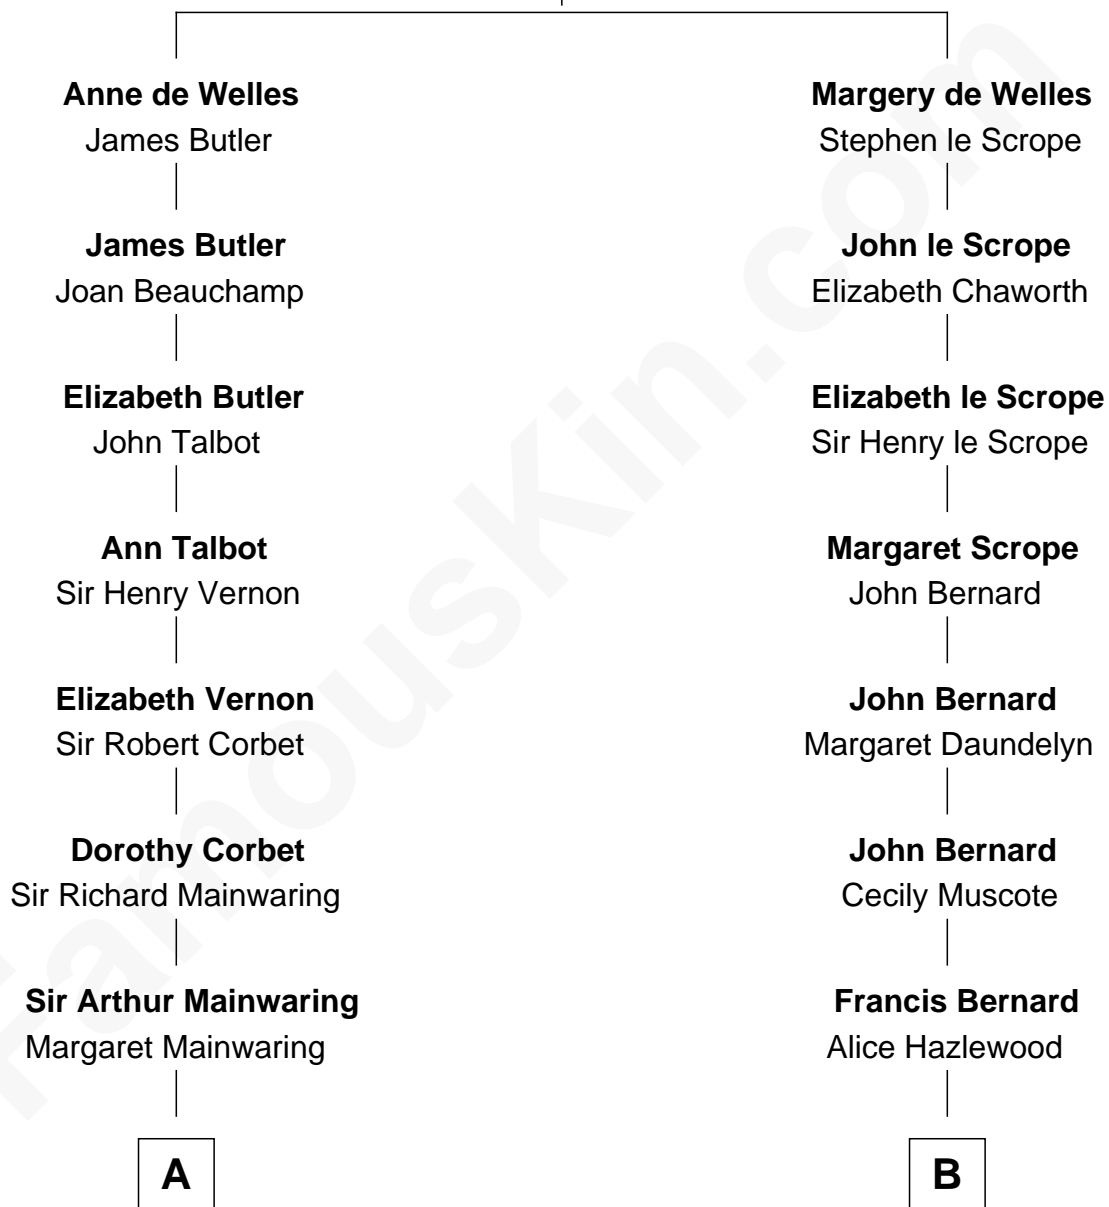

FamousKin.com Relationship Chart of

Allen Dulles

5th Director of the C.I.A.

14th cousin 4 times removed of

General Robert E. Lee

Confederate Army - U.S. Civil War

John de Welles

Maud de Roos

C

—
Allen Macy Dulles

Edith Foster

—
Allen Dulles

5th Director of the C.I.A.

FamousKin.com