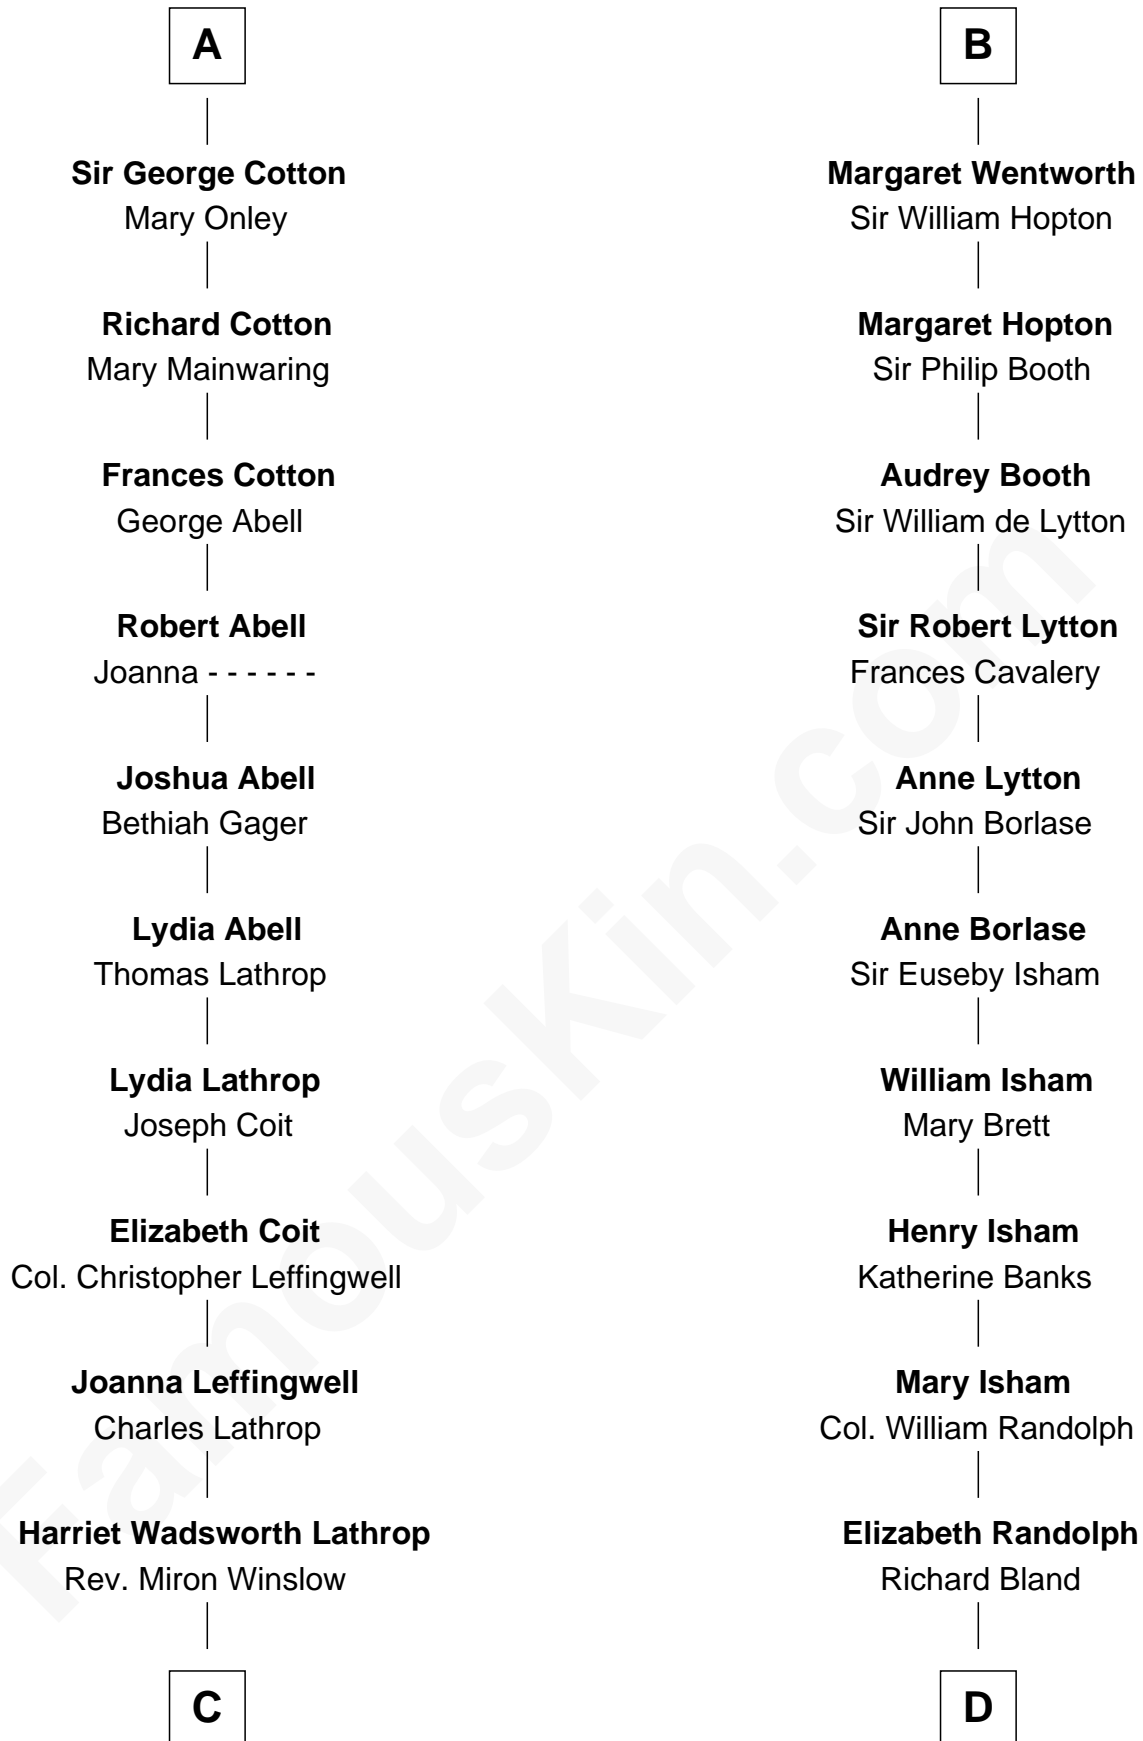

FamousKin.com Relationship Chart of

Allen Dulles

5th Director of the C.I.A.

19th cousin 1 time removed of

General Robert E. Lee

Confederate Army - U.S. Civil War

C

Harriet Lathrop Winslow
Rev. John Welsh Dulles

Allen Macy Dulles
Edith Foster

Allen Dulles
5th Director of the C.I.A.

D

Mary Bland
Henry Lee

Col. Henry Lee
Lucy Grymes

Maj. Gen. Henry Lee
Anne Hill Carter

General Robert E. Lee
Confederate Army - U.S. Civil War