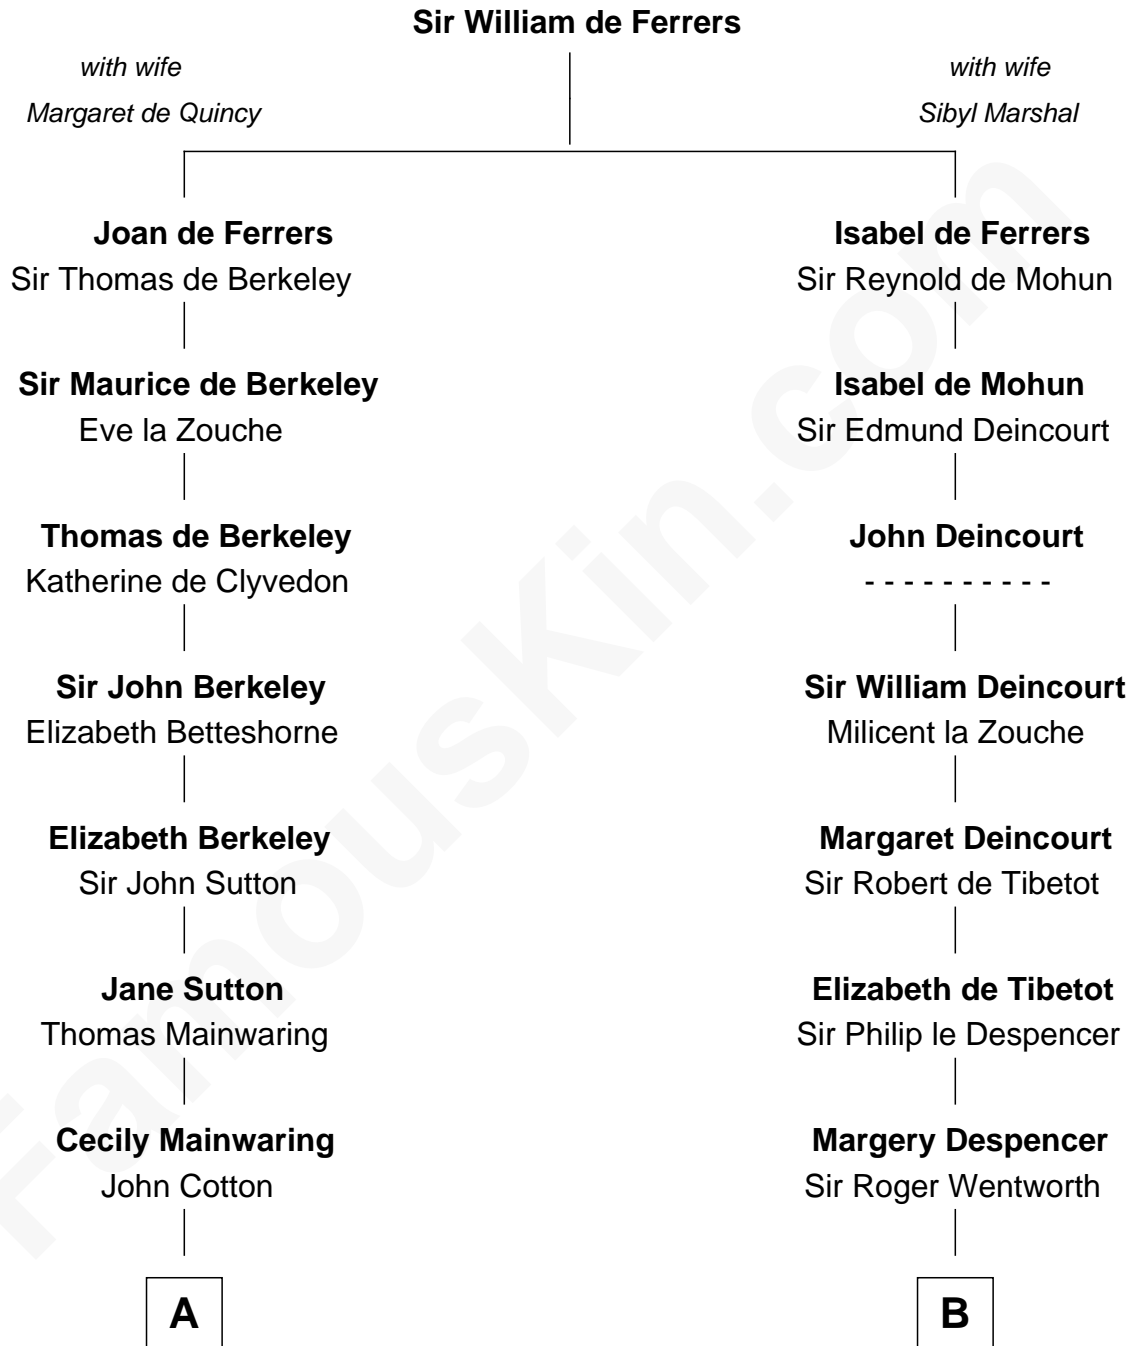

FamousKin.com Relationship Chart of

Allen Dulles

5th Director of the C.I.A.

19th cousin 1 time removed of

General Robert E. Lee

Confederate Army - U.S. Civil War

C

Harriet Lathrop Winslow
Rev. John Welsh Dulles

Allen Macy Dulles
Edith Foster

Allen Dulles
5th Director of the C.I.A.

D

Mary Bland
Henry Lee

Col. Henry Lee
Lucy Grymes

Maj. Gen. Henry Lee
Anne Hill Carter

General Robert E. Lee
Confederate Army - U.S. Civil War