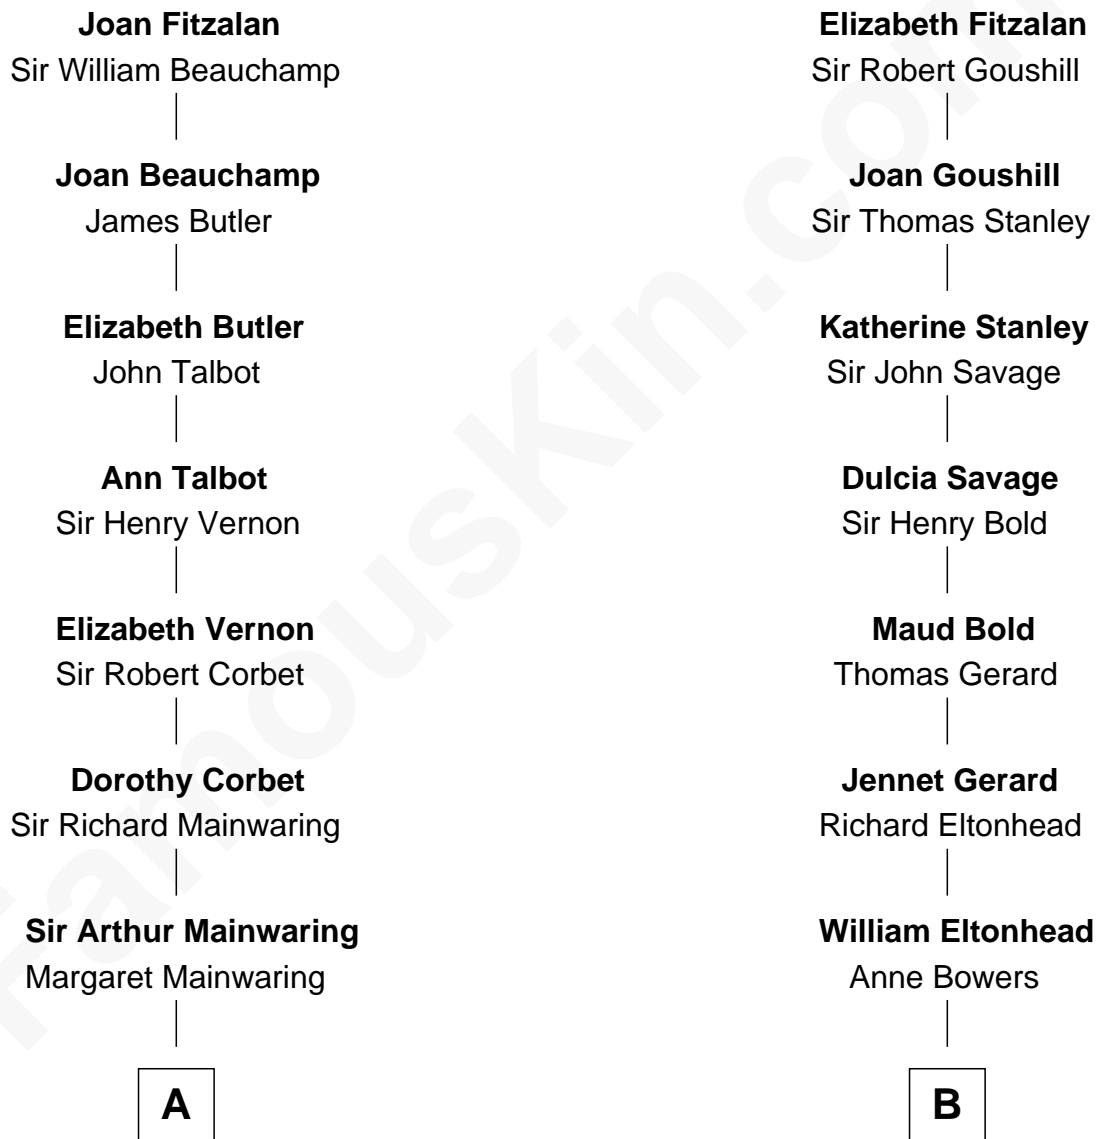

FamousKin.com Relationship Chart of

Allen Dulles

5th Director of the C.I.A.

13th cousin 5 times removed of

General Robert E. Lee

Confederate Army - U.S. Civil War

Sir Richard Fitzalan

Elizabeth de Bohun