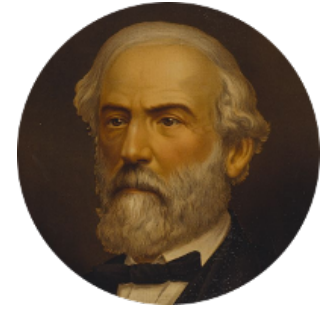

FamousKin.com Relationship Chart of

Allen Dulles

5th Director of the C.I.A.

13th cousin 5 times removed of

General Robert E. Lee

Confederate Army - U.S. Civil War

Sir Richard Fitzalan

Elizabeth de Bohun

C

Allen Macy Dulles

Edith Foster

Allen Dulles

5th Director of the C.I.A.

FamousKin.com