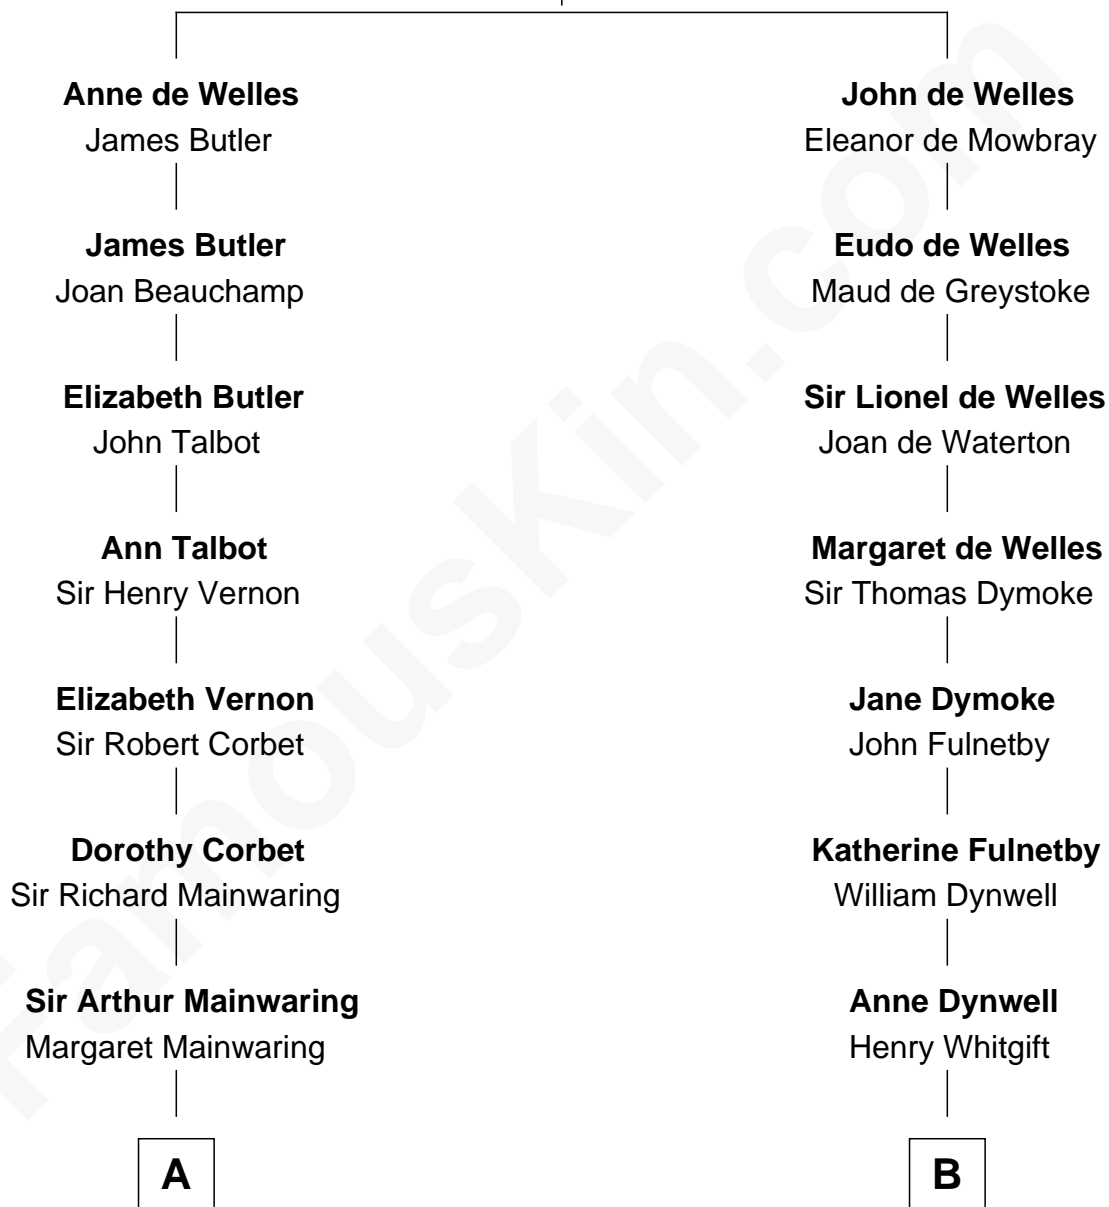

FamousKin.com Relationship Chart of

Allen Dulles

5th Director of the C.I.A.

18th cousin 2 times removed of

Linda Hamilton

TV and Movie Actress

John de Welles

Maud de Roos

C

Allen Macy Dulles

Edith Foster

Allen Dulles

5th Director of the C.I.A.

D

Taylor Holt

Frances Kyle

Dr. Richard Huckstep Holt

Mildred Alberta Derby

Barbara Kyle Holt

Dr. Carroll Stanford Hamilton

Linda Hamilton

TV and Movie Actress