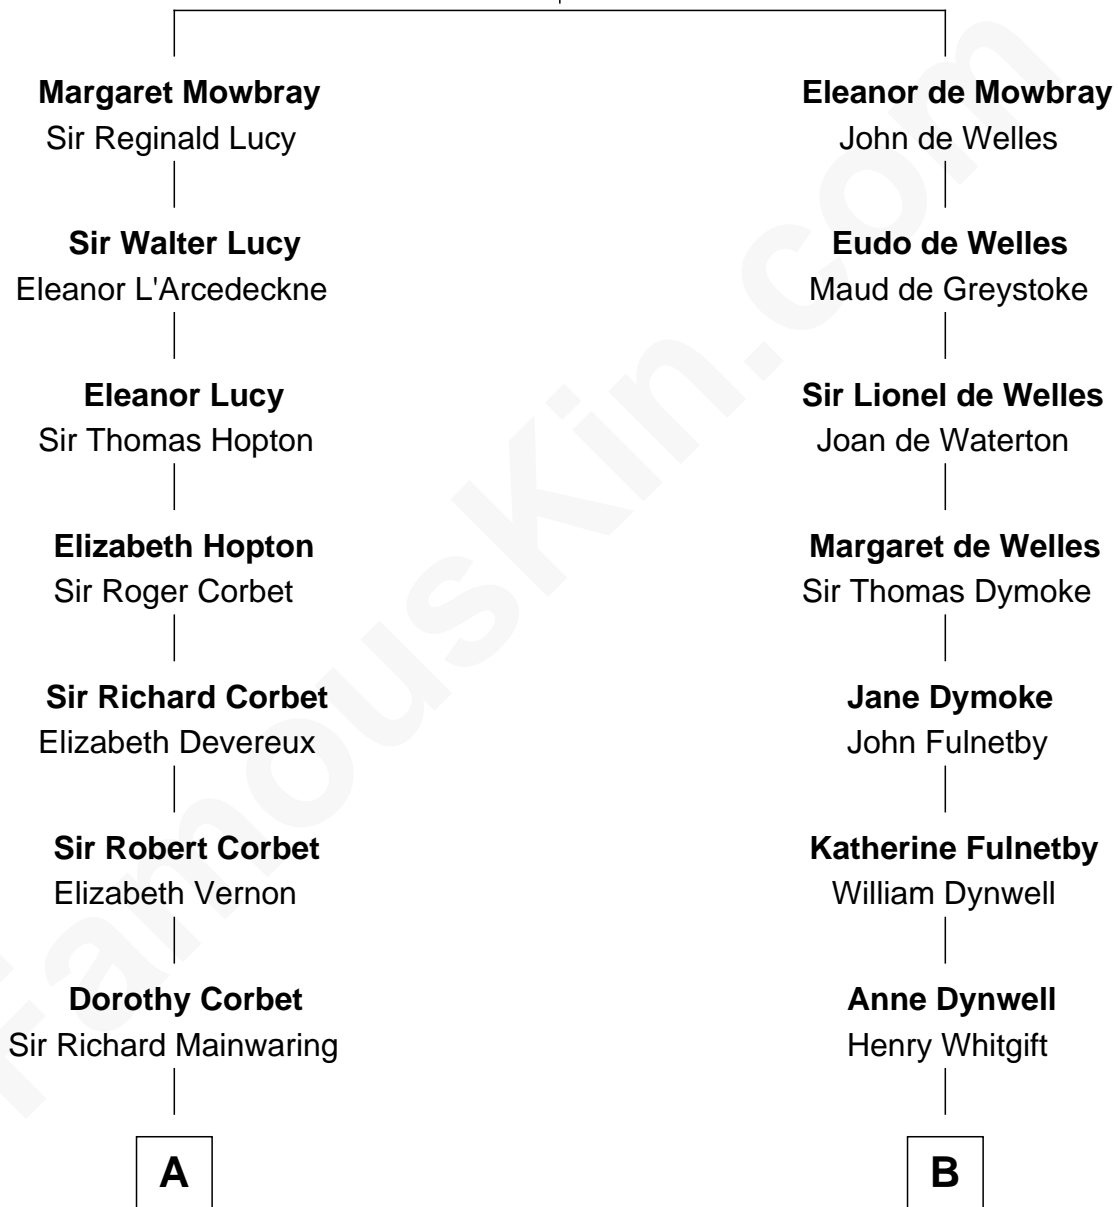

# FamousKin.com Relationship Chart of

**Allen Dulles**

*5th Director of the C.I.A.*

19th cousin 1 time removed of

**Linda Hamilton**

*TV and Movie Actress*

**John de Mowbray**  
Elizabeth de Segrave

**C**

**Harriet Lathrop Winslow**  
Rev. John Welsh Dulles

**Allen Macy Dulles**  
Edith Foster

**Allen Dulles**  
*5th Director of the C.I.A.*

**D**

**Taylor Holt**  
Frances Kyle

**Dr. Richard Huckstep Holt**  
Mildred Alberta Derby

**Barbara Kyle Holt**  
Dr. Carroll Stanford Hamilton

**Linda Hamilton**  
*TV and Movie Actress*