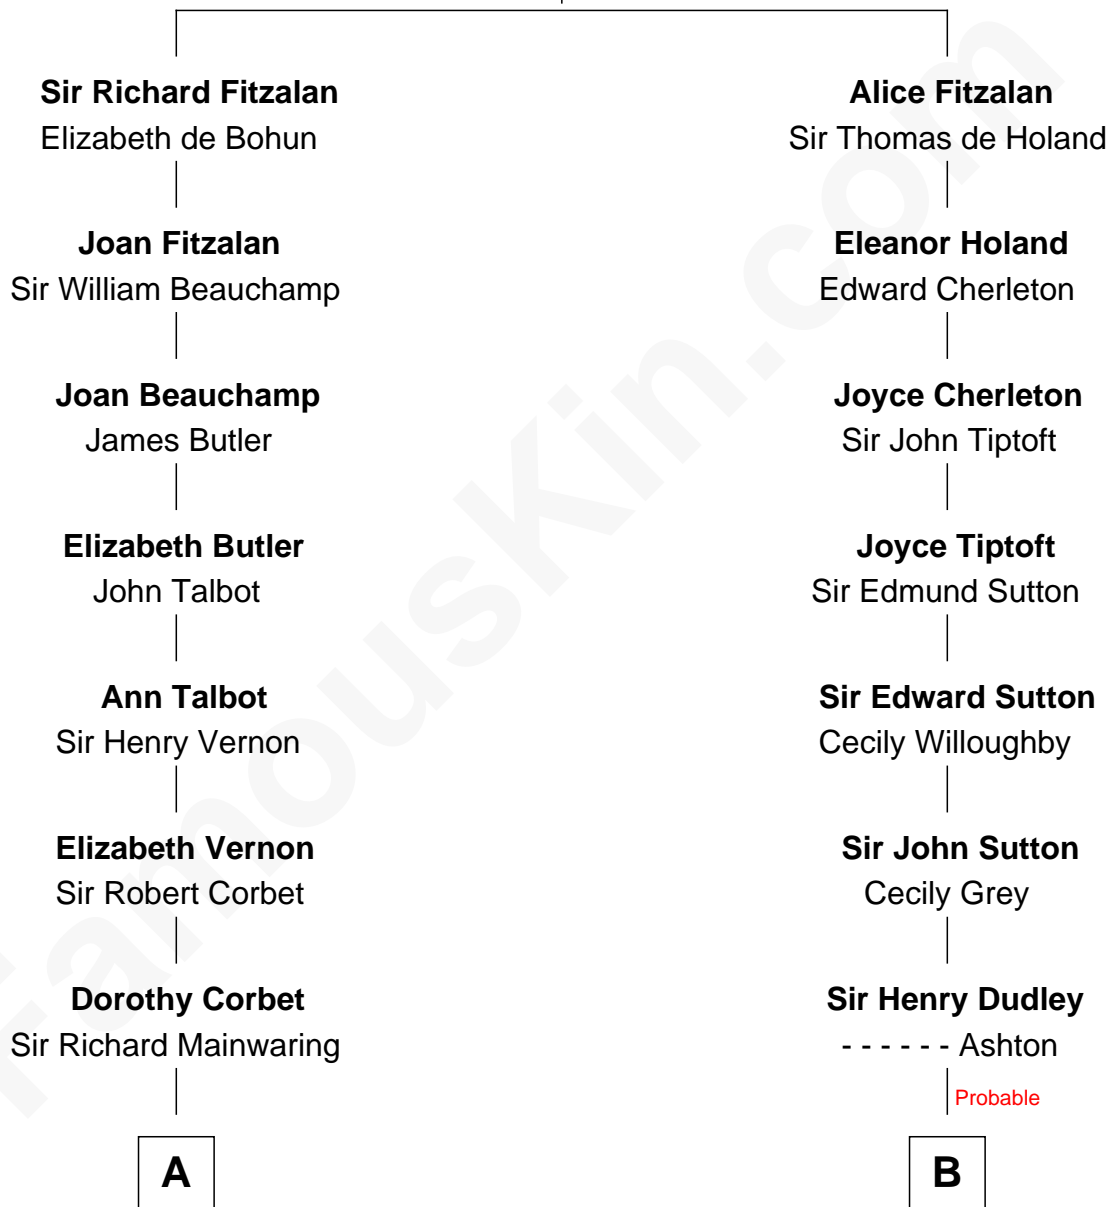

FamousKin.com Relationship Chart of

Allen Dulles

5th Director of the C.I.A.

19th cousin 1 time removed of

Keri Russell

TV and Movie Actress

Richard Fitzalan
Eleanor Plantagenet

C

Harriet Lathrop Winslow
Rev. John Welsh Dulles

Allen Macy Dulles
Edith Foster

Allen Dulles
5th Director of the C.I.A.

D

Karl Joseph Fish
Mary Emma McNeil

Emma Inez Fish
Kermit Sylvester Stephens

Stephanie Stephens
David Harold Russell