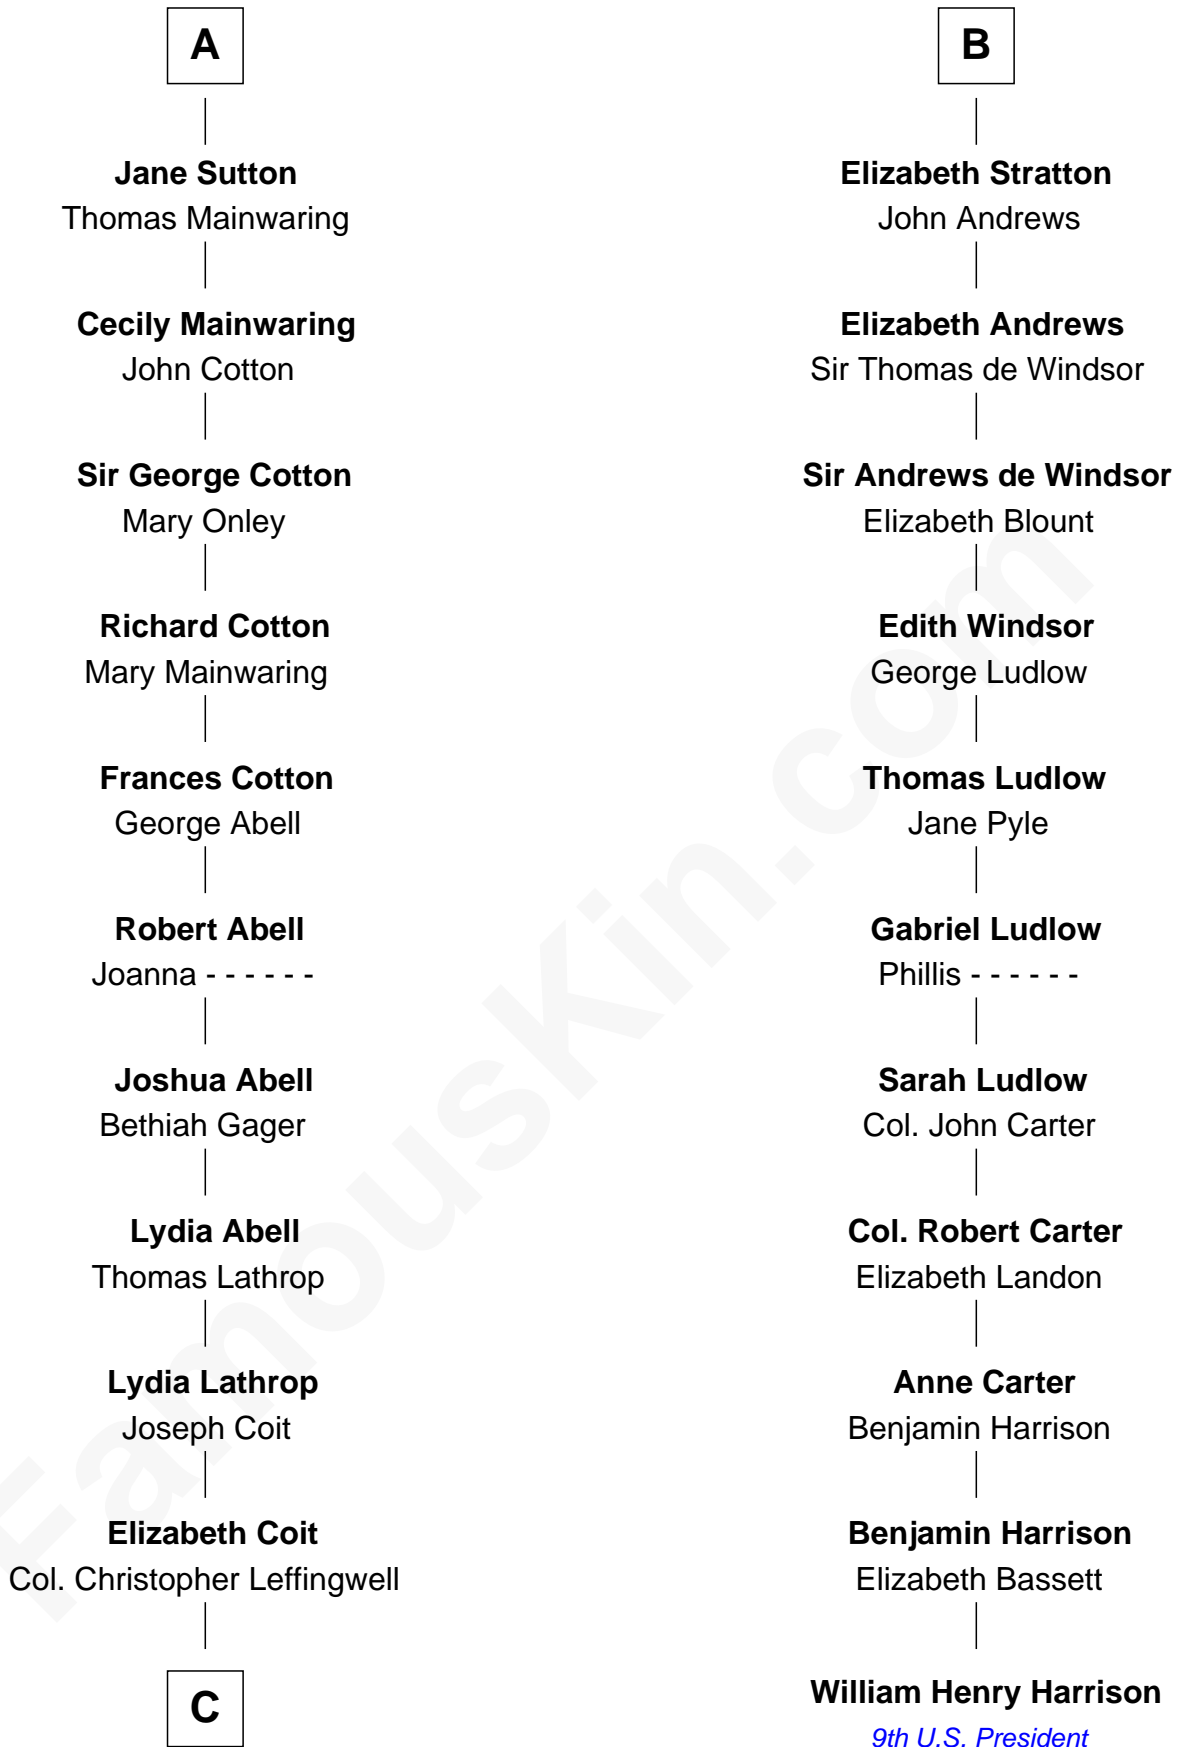

# FamousKin.com Relationship Chart of

**Allen Dulles**

*5th Director of the C.I.A.*

17th cousin 4 times removed of

**William Henry Harrison**

*9th U.S. President*

**John, King of England**

**C**

**Joanna Leffingwell**

Charles Lathrop

**Harriet Wadsworth Lathrop**

Rev. Miron Winslow

**Harriet Lathrop Winslow**

Rev. John Welsh Dulles

**Allen Macy Dulles**

Edith Foster