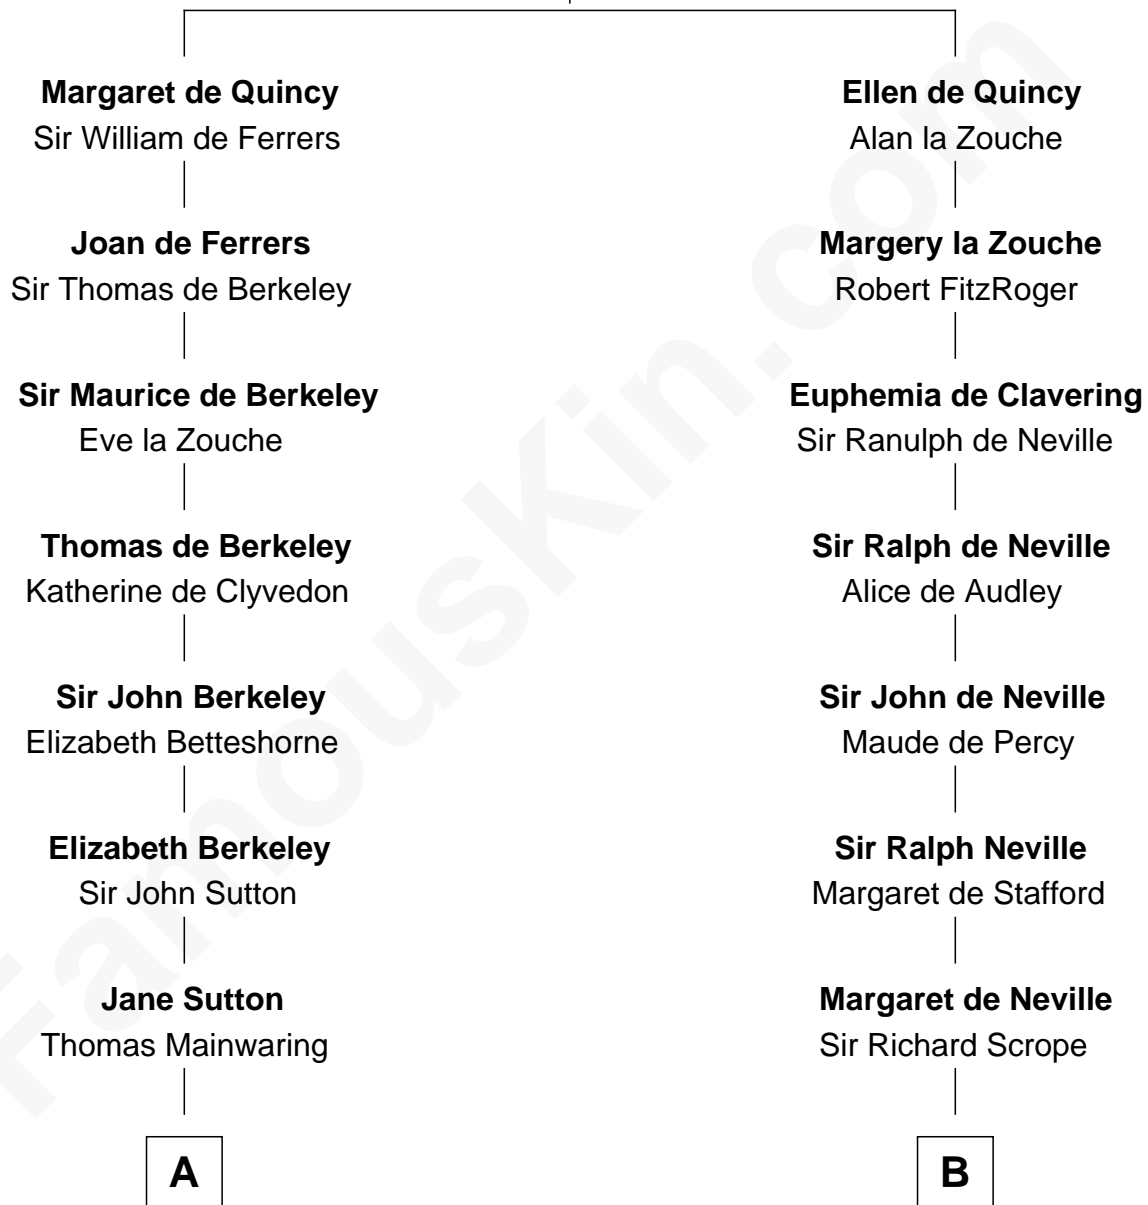

FamousKin.com Relationship Chart of

Allen Dulles

5th Director of the C.I.A.

18th cousin 2 times removed of

William Henry Harrison

9th U.S. President

Sir Roger de Quincy

Helen of Galloway

FamousKin.com