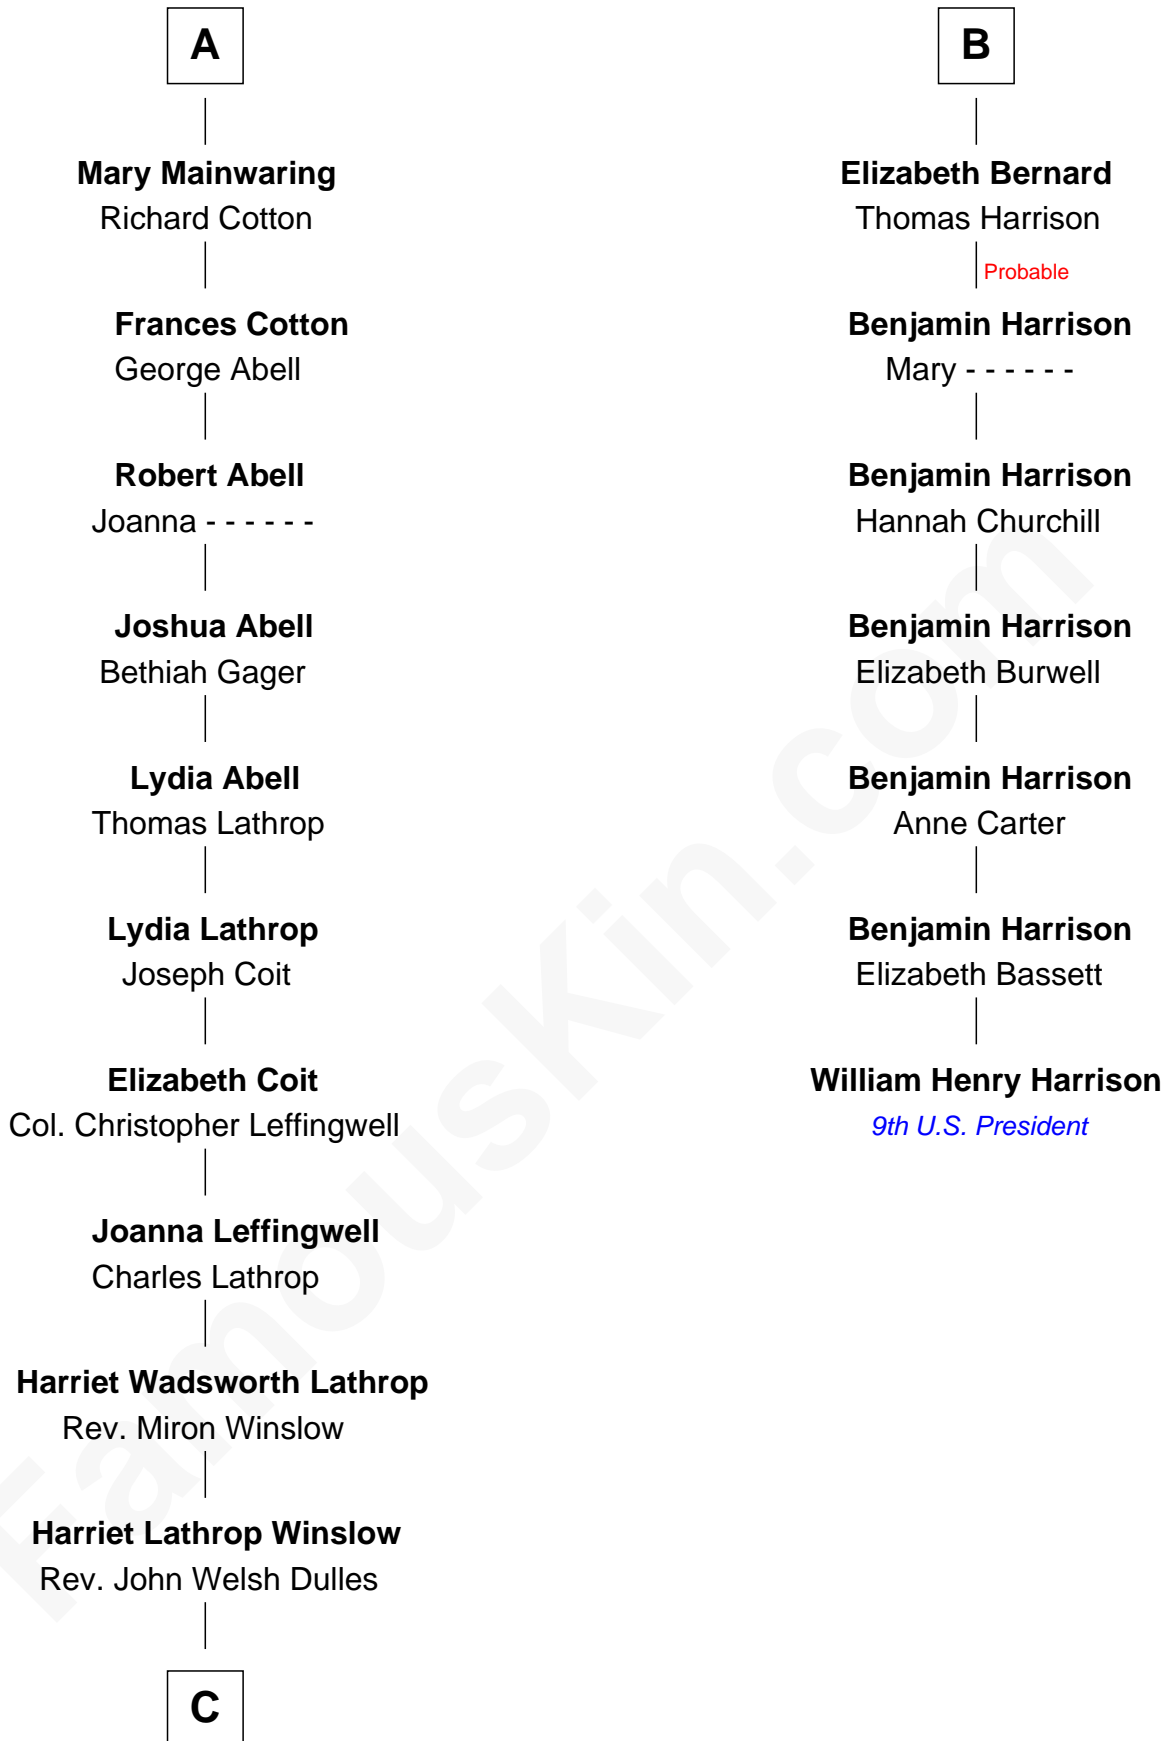

FamousKin.com Relationship Chart of

Allen Dulles

5th Director of the C.I.A.

13th cousin 5 times removed of

William Henry Harrison

9th U.S. President

John de Welles

Maud de Roos

C

Allen Macy Dulles

Edith Foster

Allen Dulles

5th Director of the C.I.A.

FamousKin.com