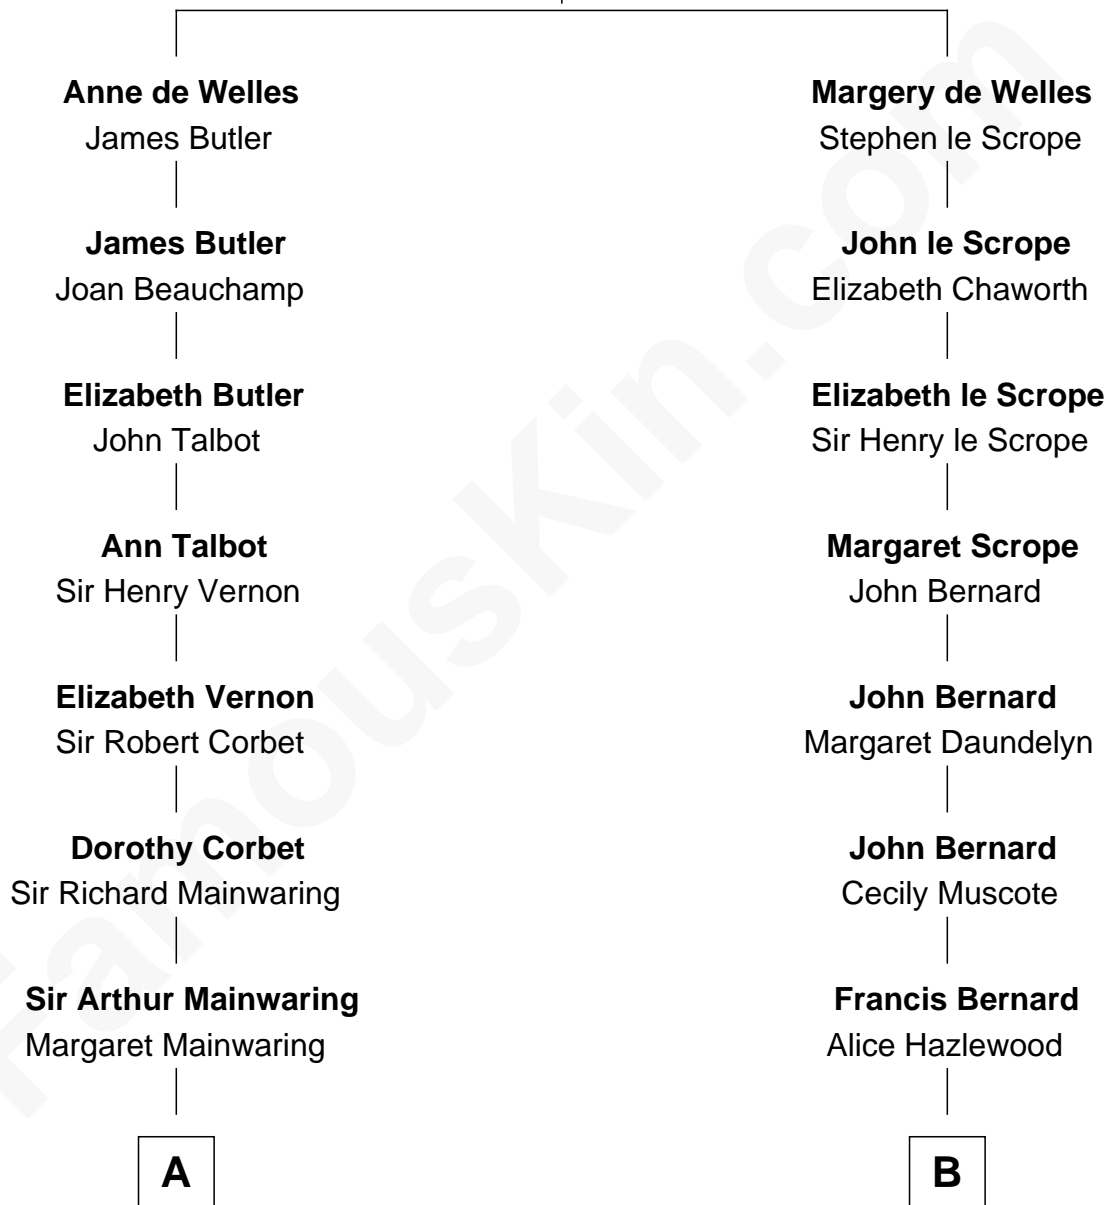

FamousKin.com Relationship Chart of

Allen Dulles

5th Director of the C.I.A.

13th cousin 5 times removed of

William Henry Harrison

9th U.S. President

John de Welles

Maud de Roos

C

Allen Macy Dulles

Edith Foster

Allen Dulles

5th Director of the C.I.A.

FamousKin.com