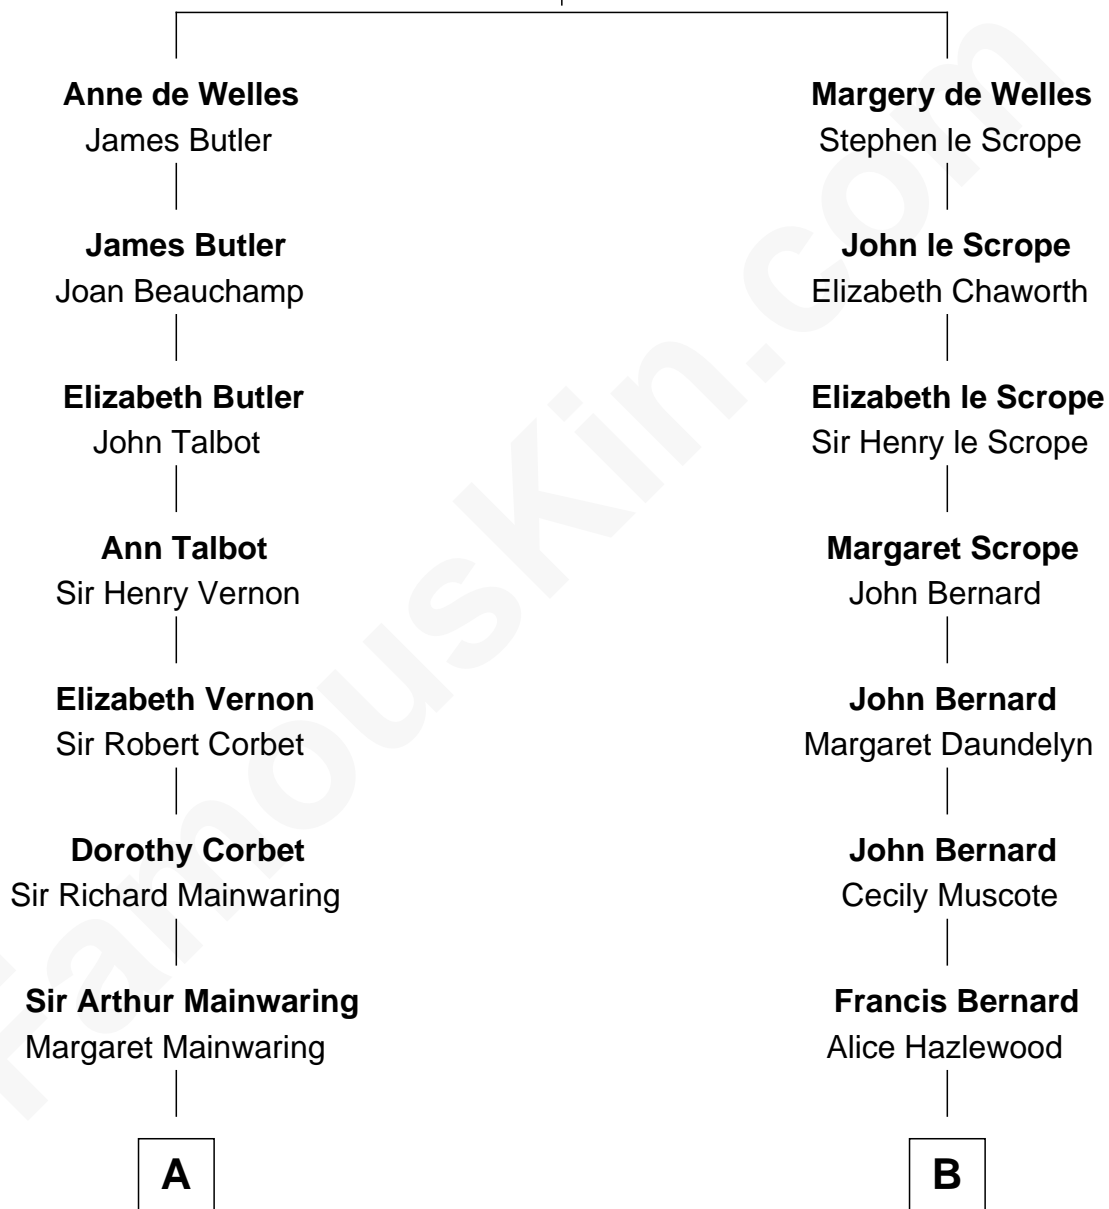

FamousKin.com Relationship Chart of

Allen Dulles

5th Director of the C.I.A.

15th cousin 3 times removed of

Benjamin Harrison

23rd U.S. President

John de Welles

Maud de Roos

C

Allen Macy Dulles

Edith Foster

Allen Dulles

5th Director of the C.I.A.

FamousKin.com