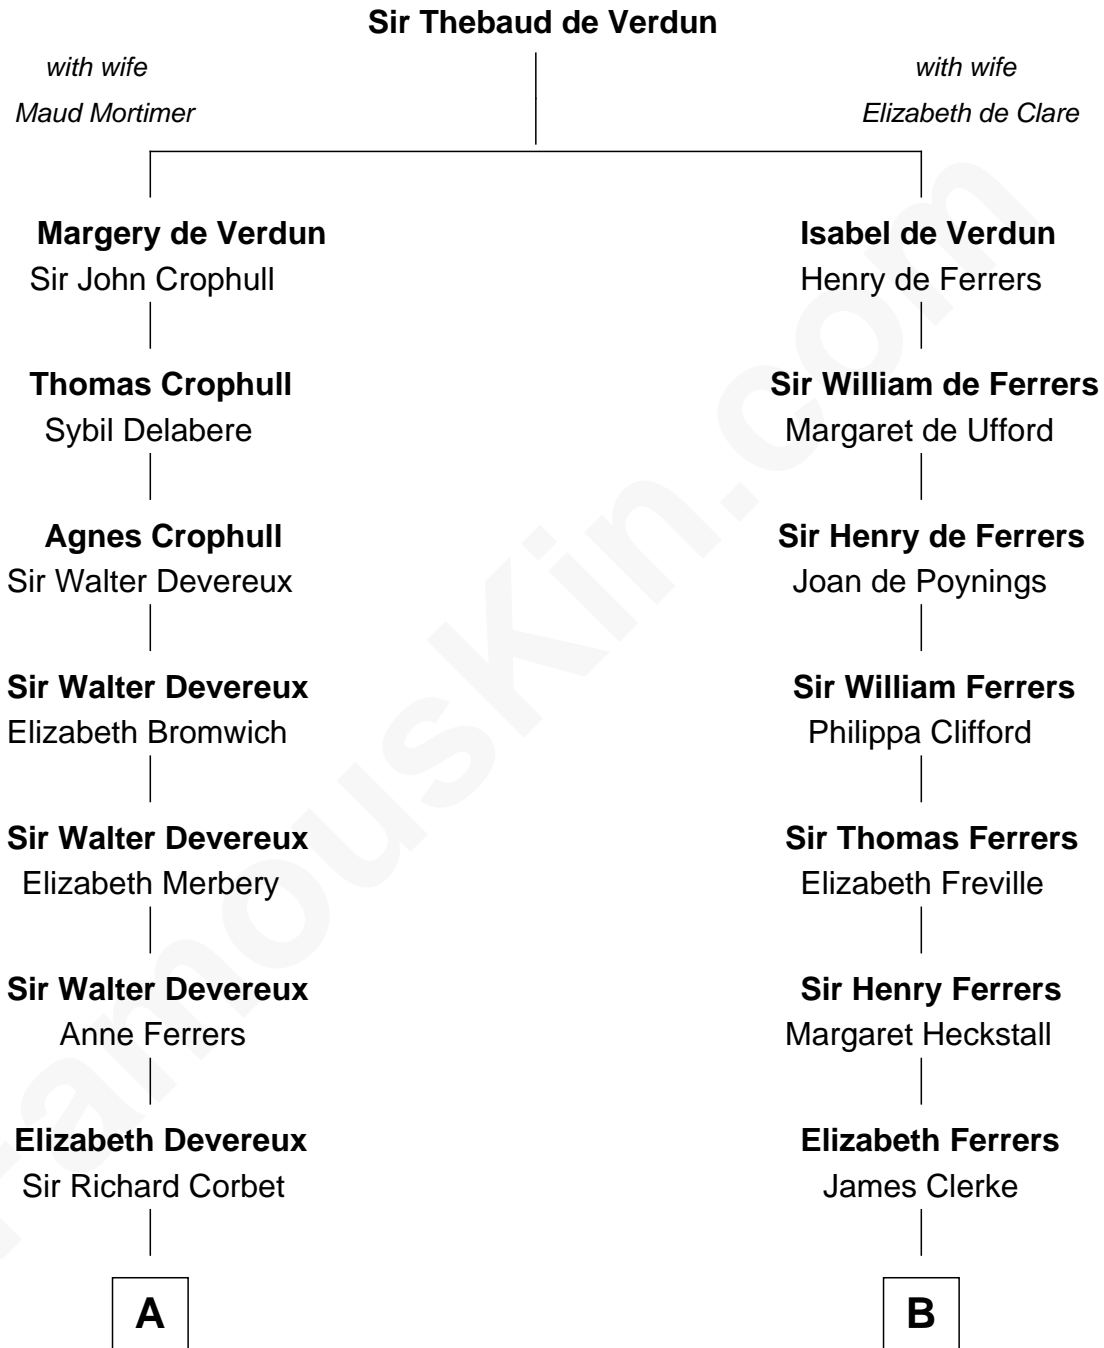

FamousKin.com Relationship Chart of

Allen Dulles

5th Director of the C.I.A.

17th cousin 4 times removed of

Joseph Wharton

Founder of the Wharton School of Business

C

Joanna Leffingwell

Charles Lathrop

Harriet Wadsworth Lathrop

Rev. Miron Winslow

Harriet Lathrop Winslow

Rev. John Welsh Dulles

Allen Macy Dulles

Edith Foster

Allen Dulles