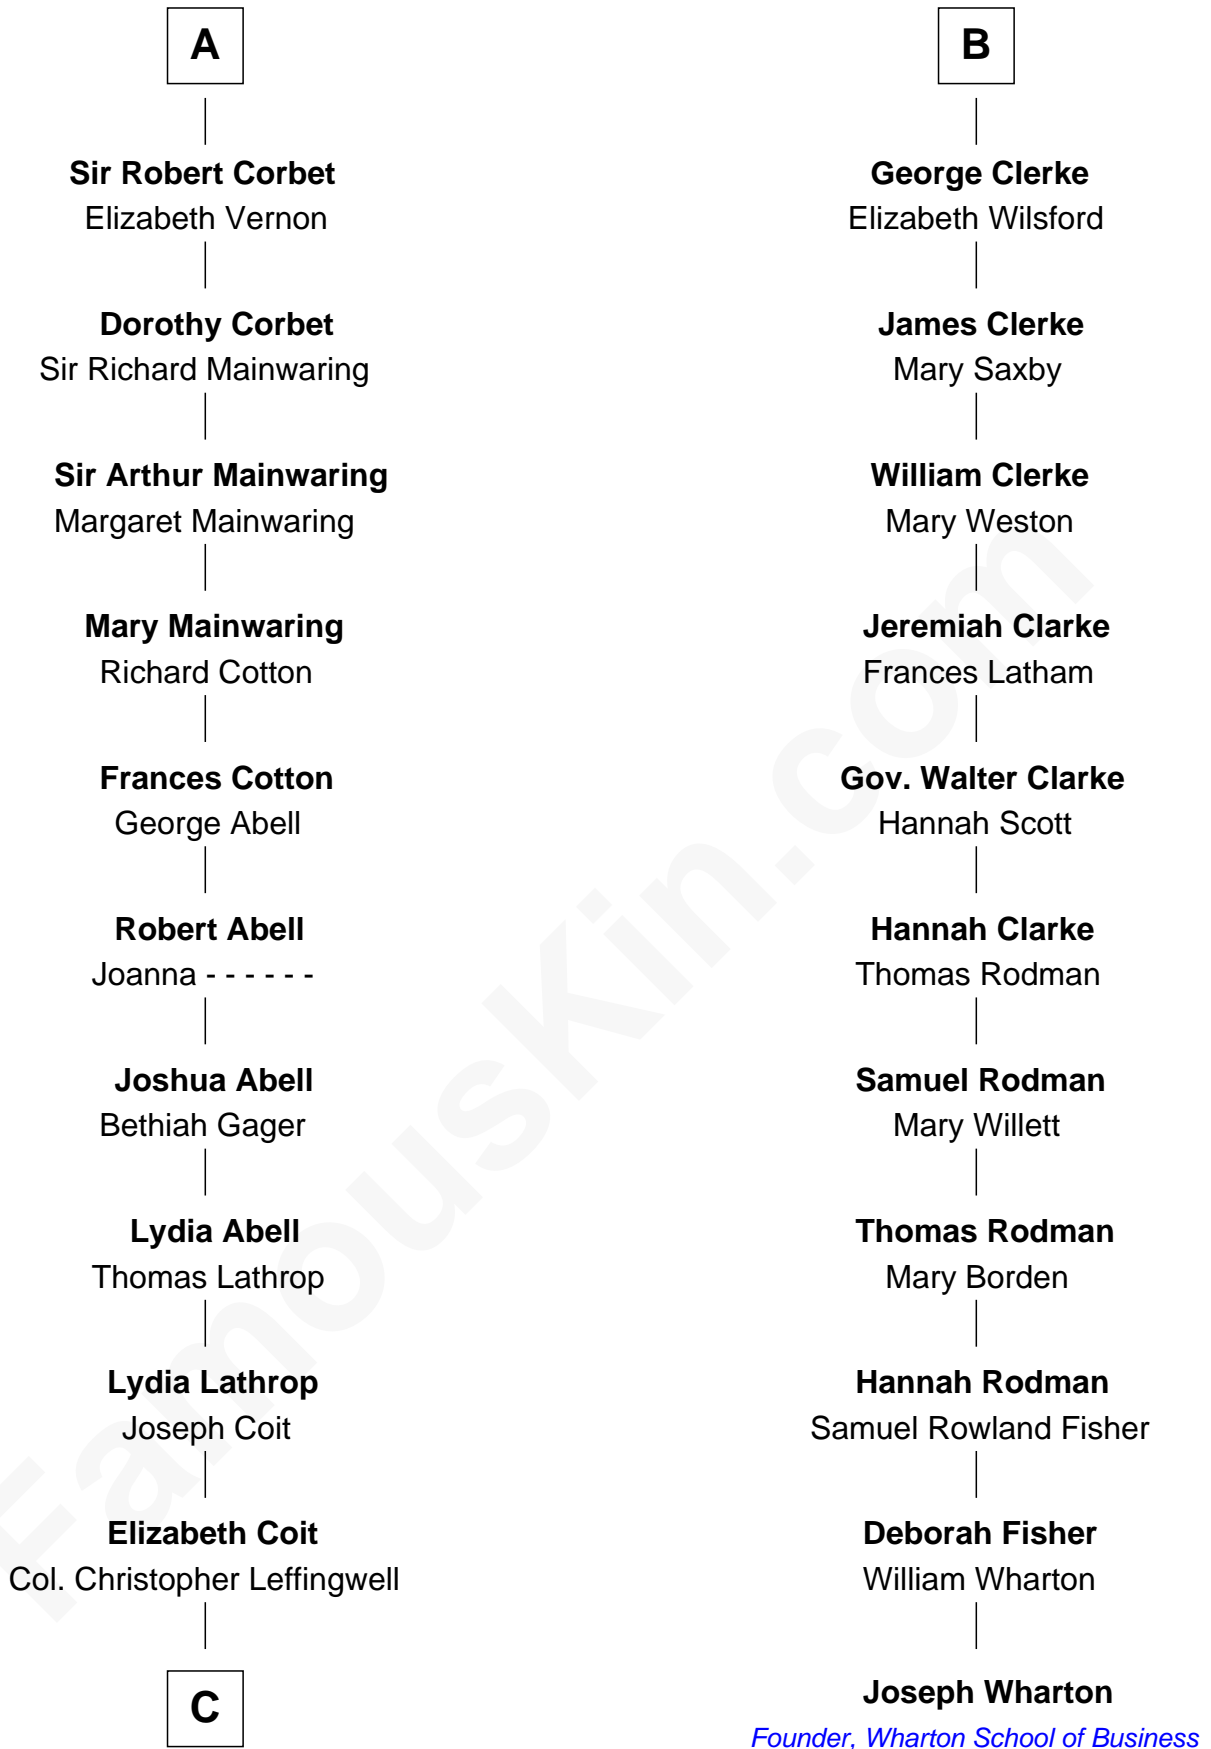

FamousKin.com Relationship Chart of

Allen Dulles

5th Director of the C.I.A.

17th cousin 4 times removed of

Joseph Wharton

Founder of the Wharton School of Business

C

Joanna Leffingwell

Charles Lathrop

Harriet Wadsworth Lathrop

Rev. Miron Winslow

Harriet Lathrop Winslow

Rev. John Welsh Dulles

Allen Macy Dulles

Edith Foster

Allen Dulles