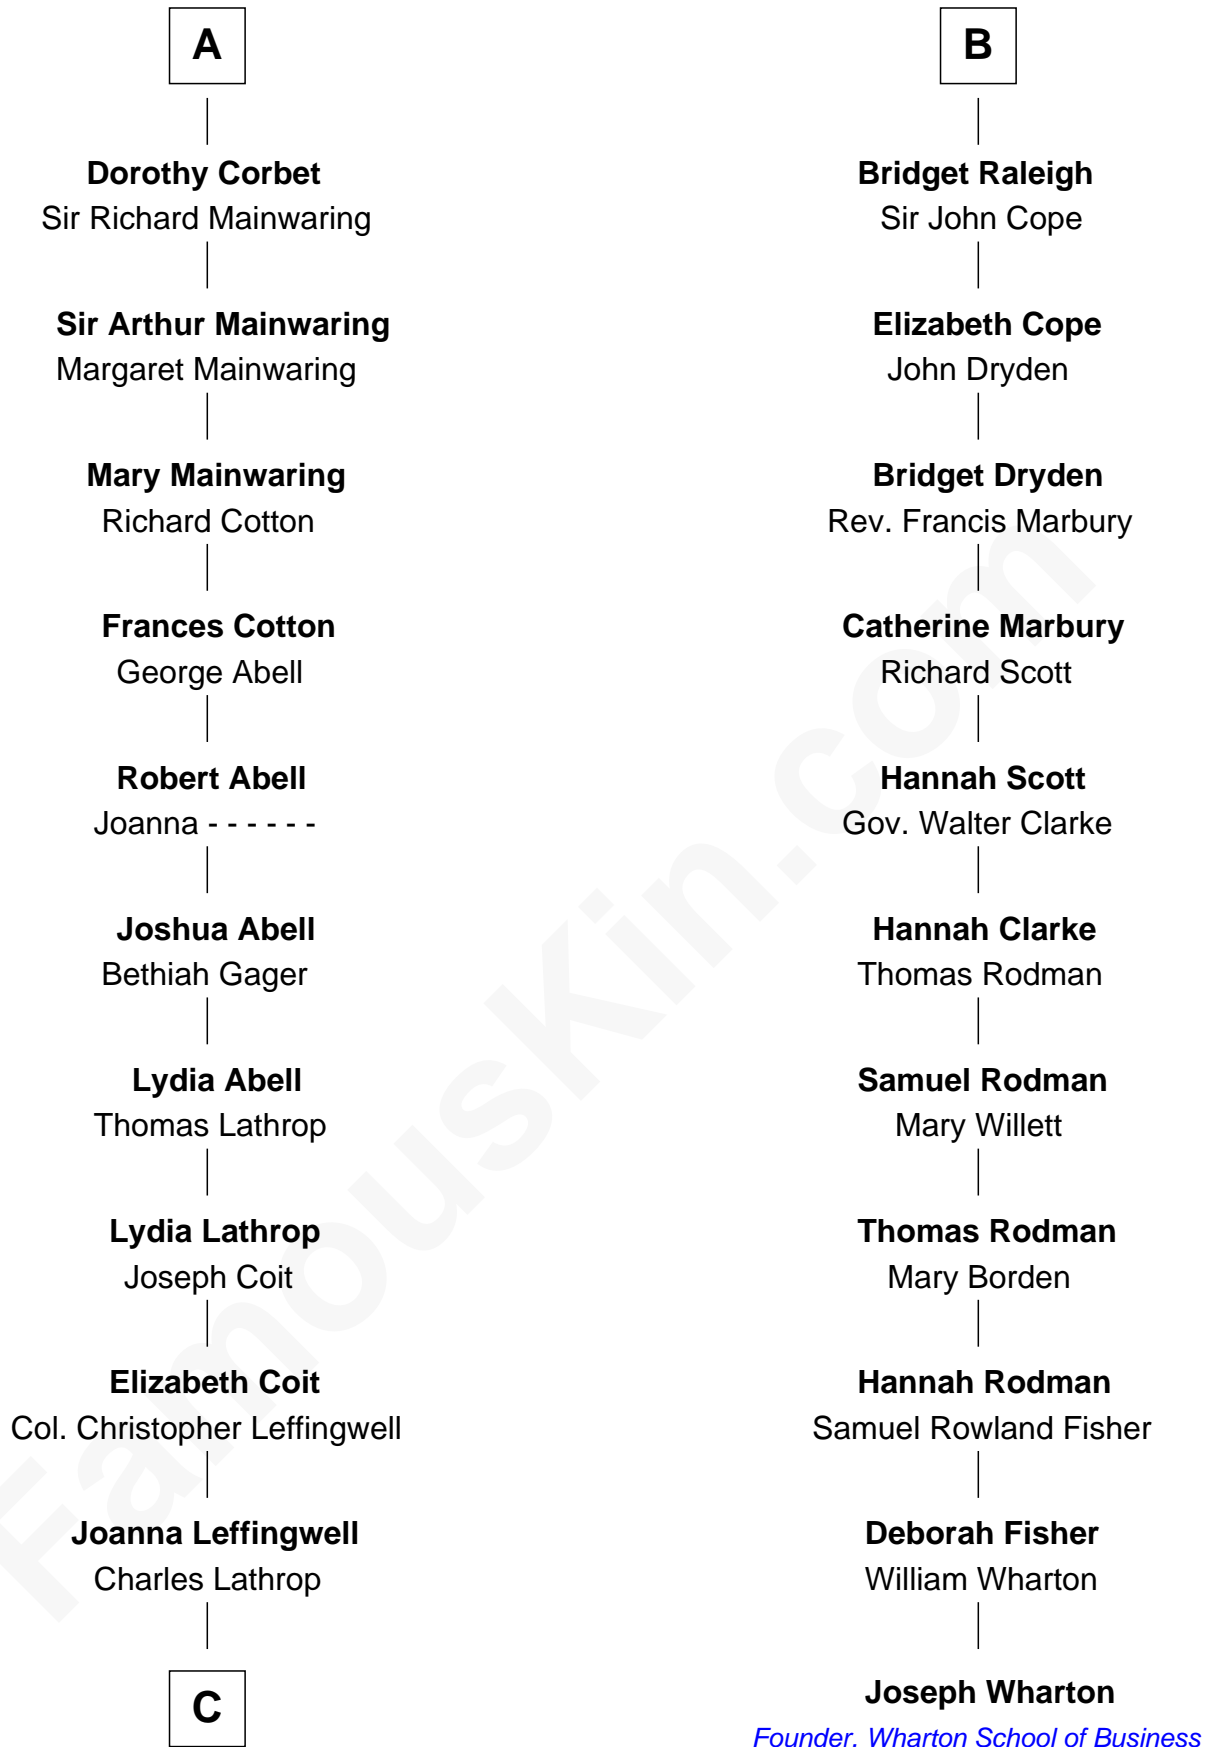

FamousKin.com Relationship Chart of

Allen Dulles

5th Director of the C.I.A.

17th cousin 3 times removed of

Joseph Wharton

Founder of the Wharton School of Business

Edmund Fitzalan

Alice de Warenne