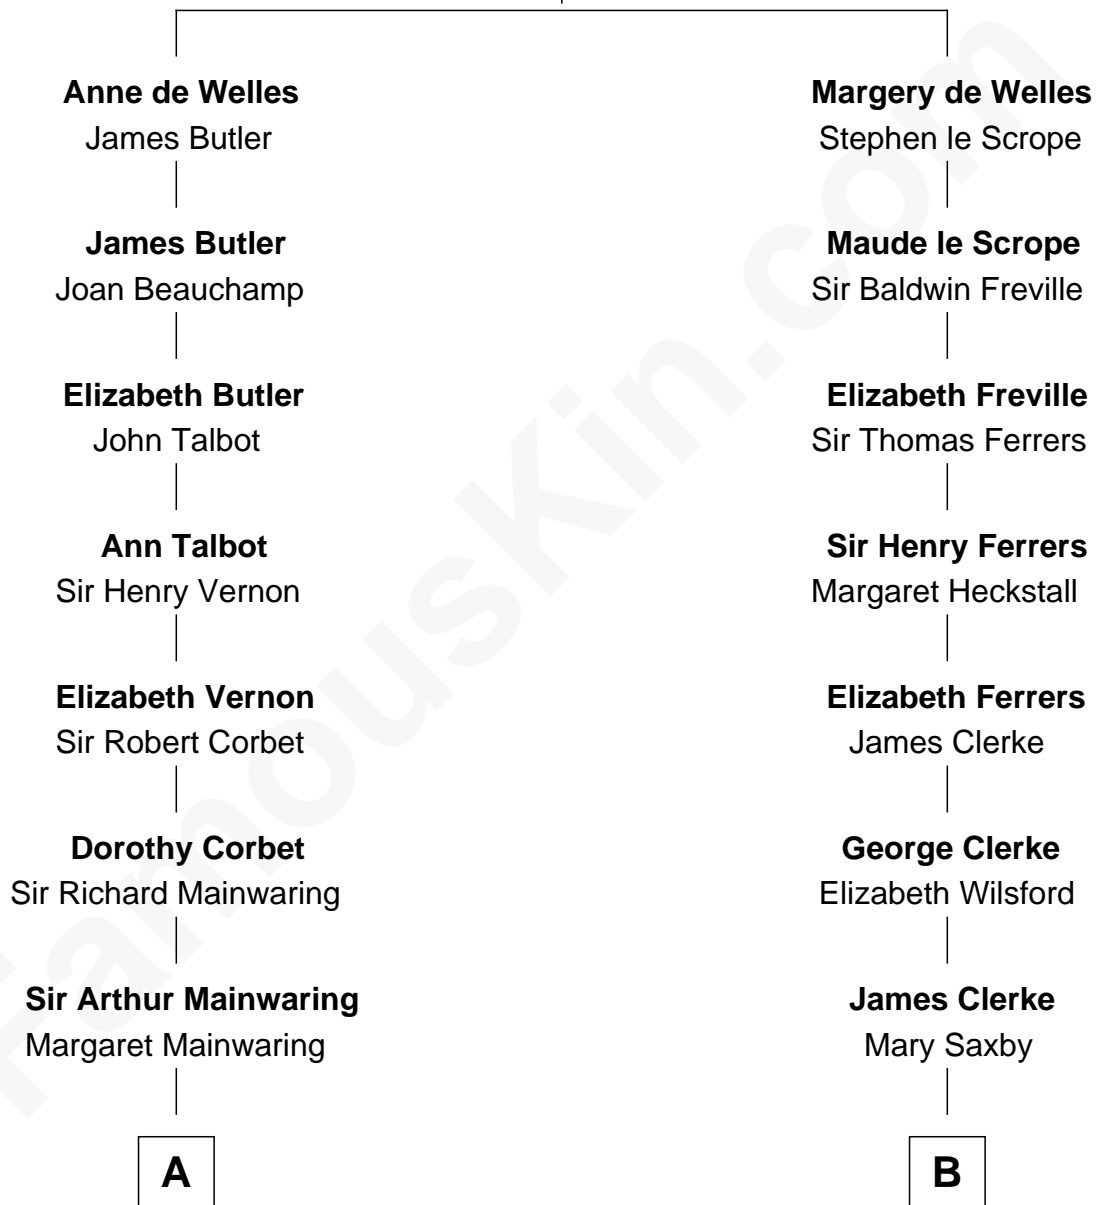

FamousKin.com Relationship Chart of

Allen Dulles

5th Director of the C.I.A.

15th cousin 3 times removed of

Joseph Wharton

Founder of the Wharton School of Business

John de Welles

Maud de Roos

C

Allen Macy Dulles

Edith Foster

Allen Dulles

5th Director of the C.I.A.

FamousKin.com