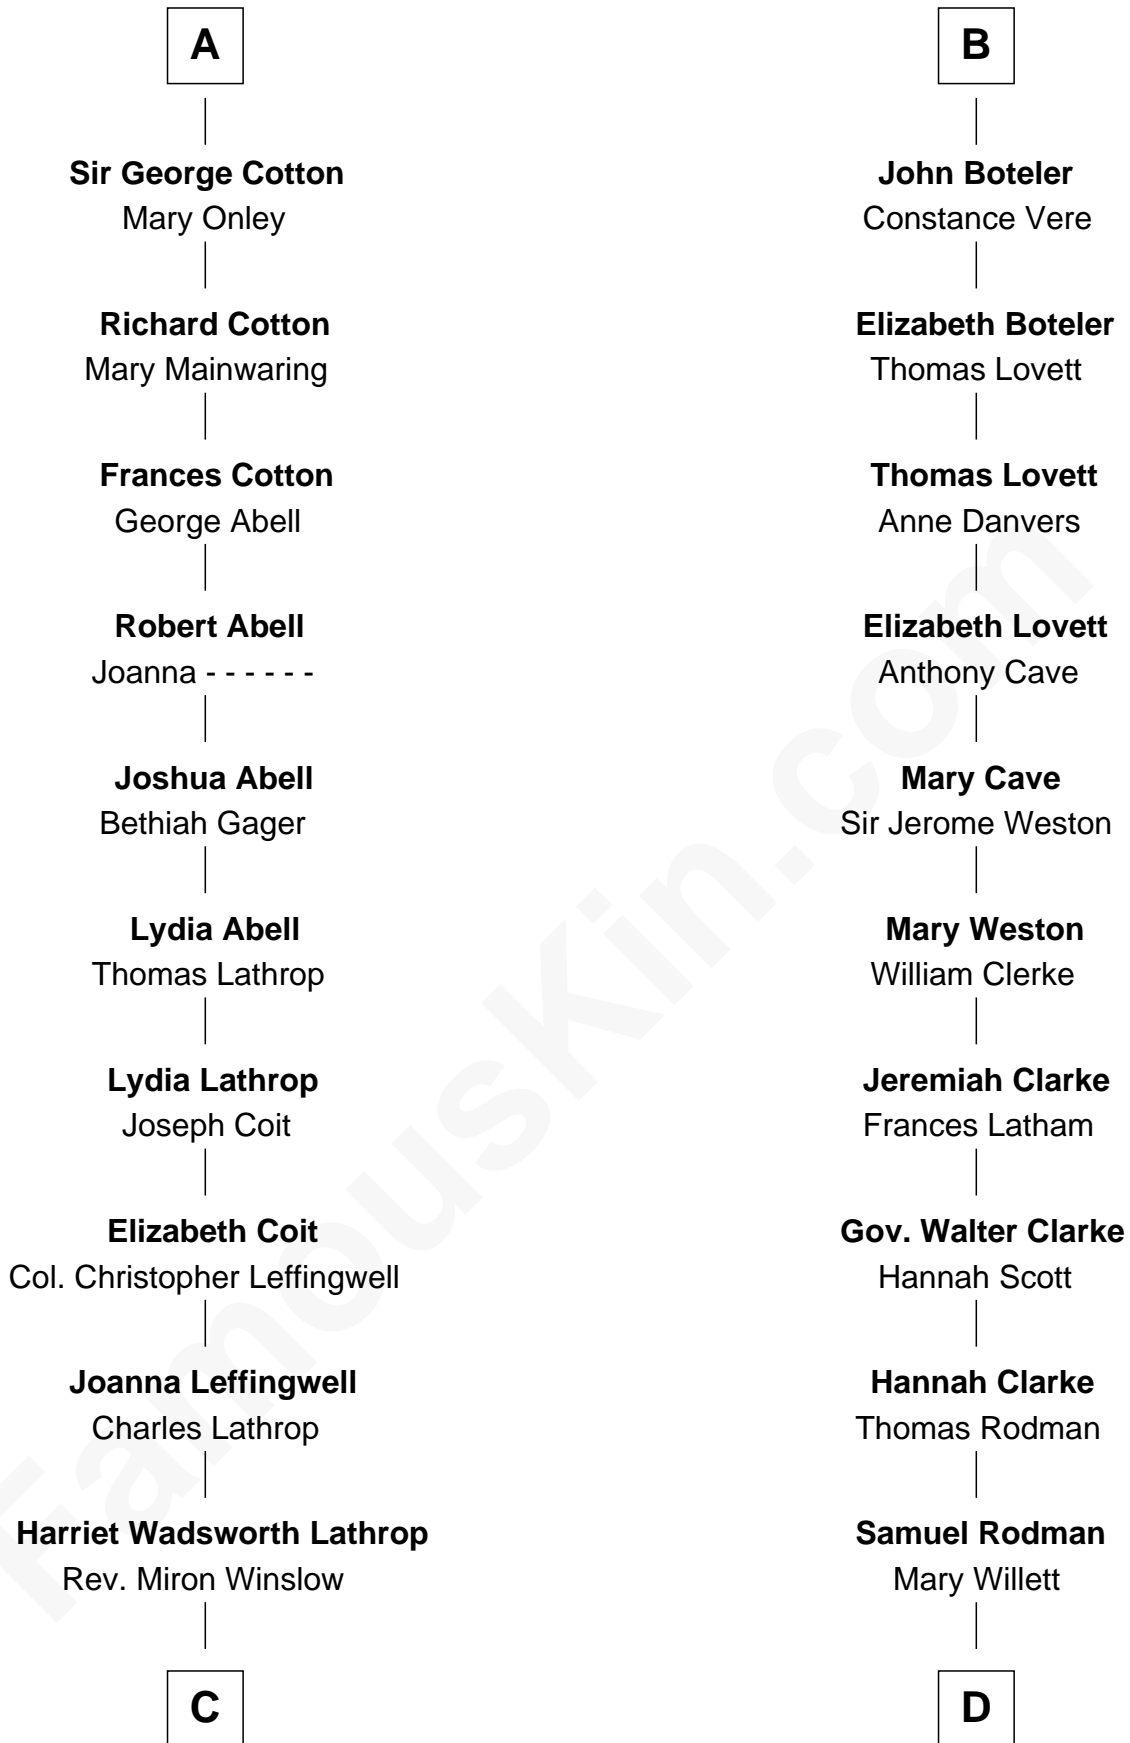

FamousKin.com Relationship Chart of

Allen Dulles

5th Director of the C.I.A.

19th cousin 1 time removed of

Joseph Wharton

Founder of the Wharton School of Business

Sir William de Cantilupe

Eve de Braiose