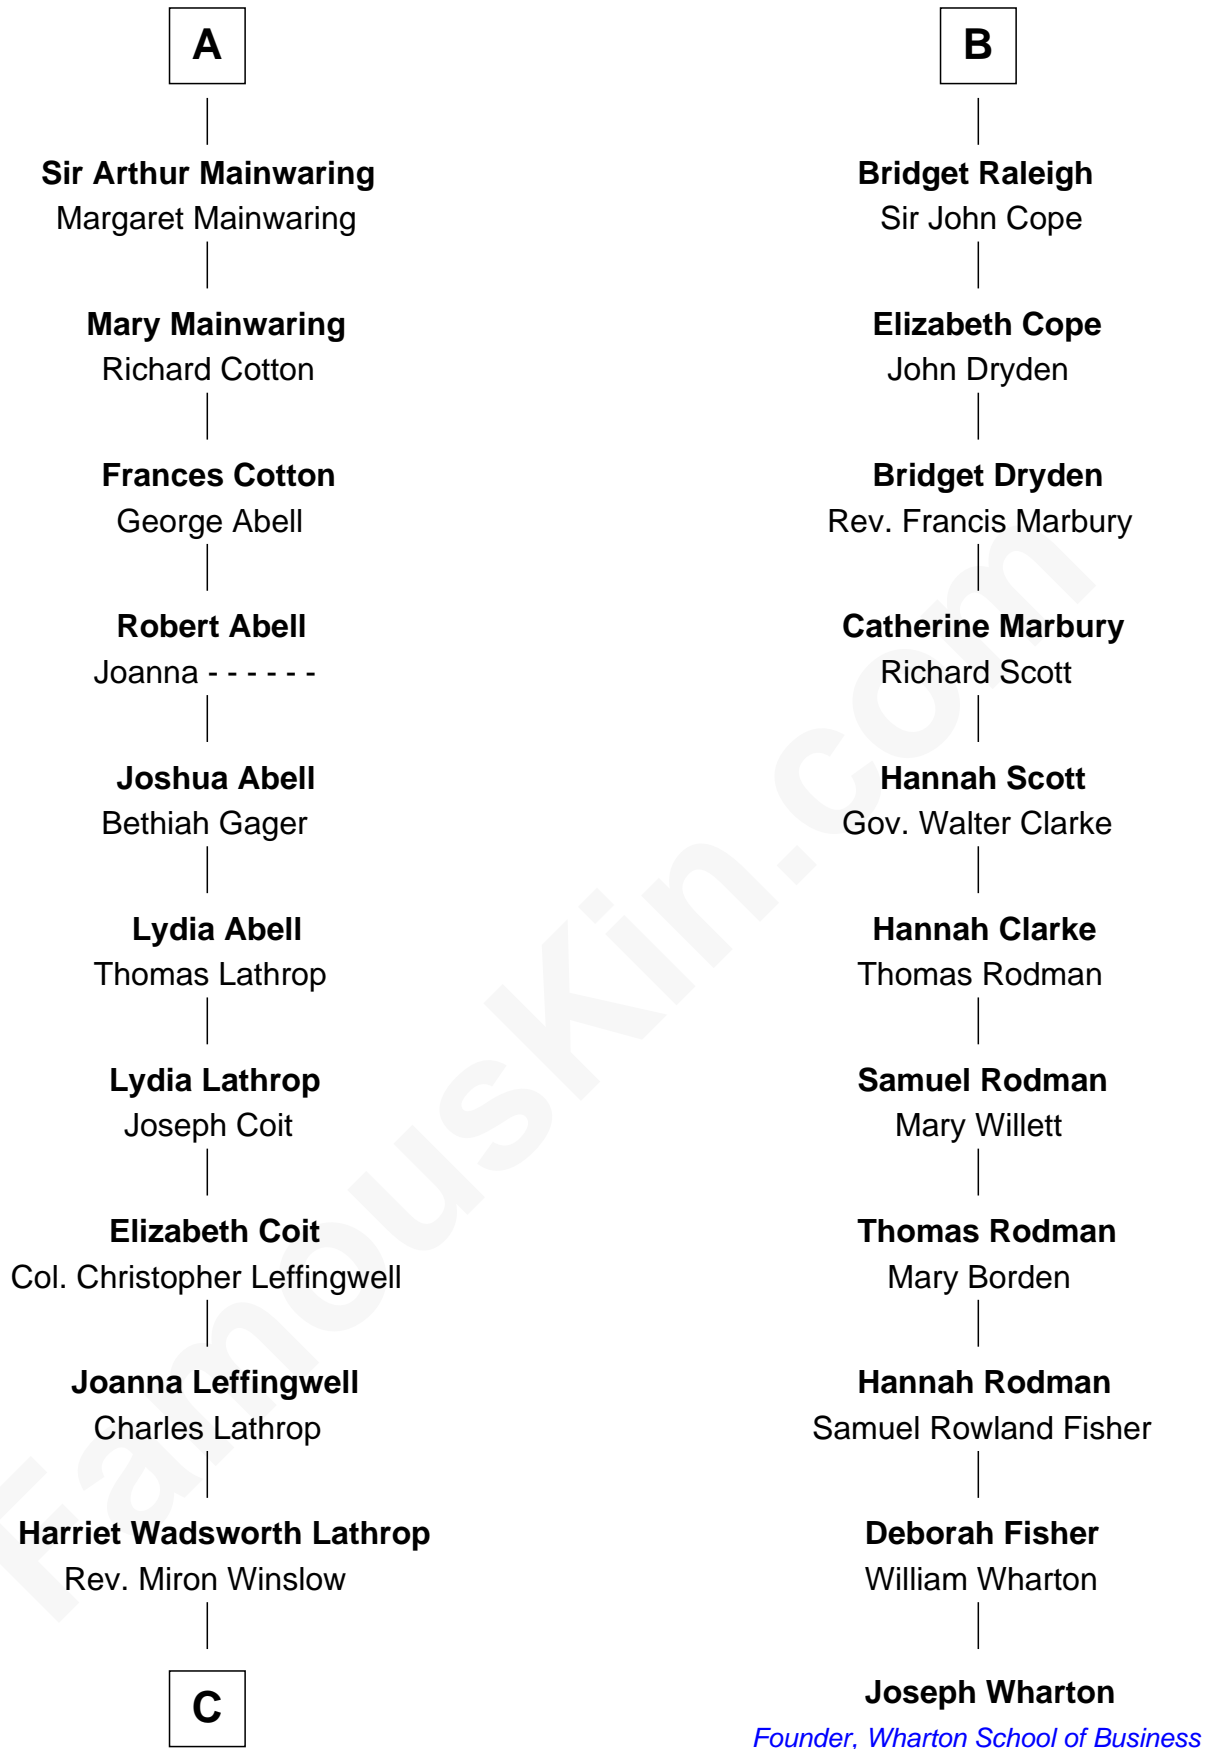

FamousKin.com Relationship Chart of

Allen Dulles

5th Director of the C.I.A.

17th cousin 2 times removed of

Joseph Wharton

Founder of the Wharton School of Business

C

—
Harriet Lathrop Winslow