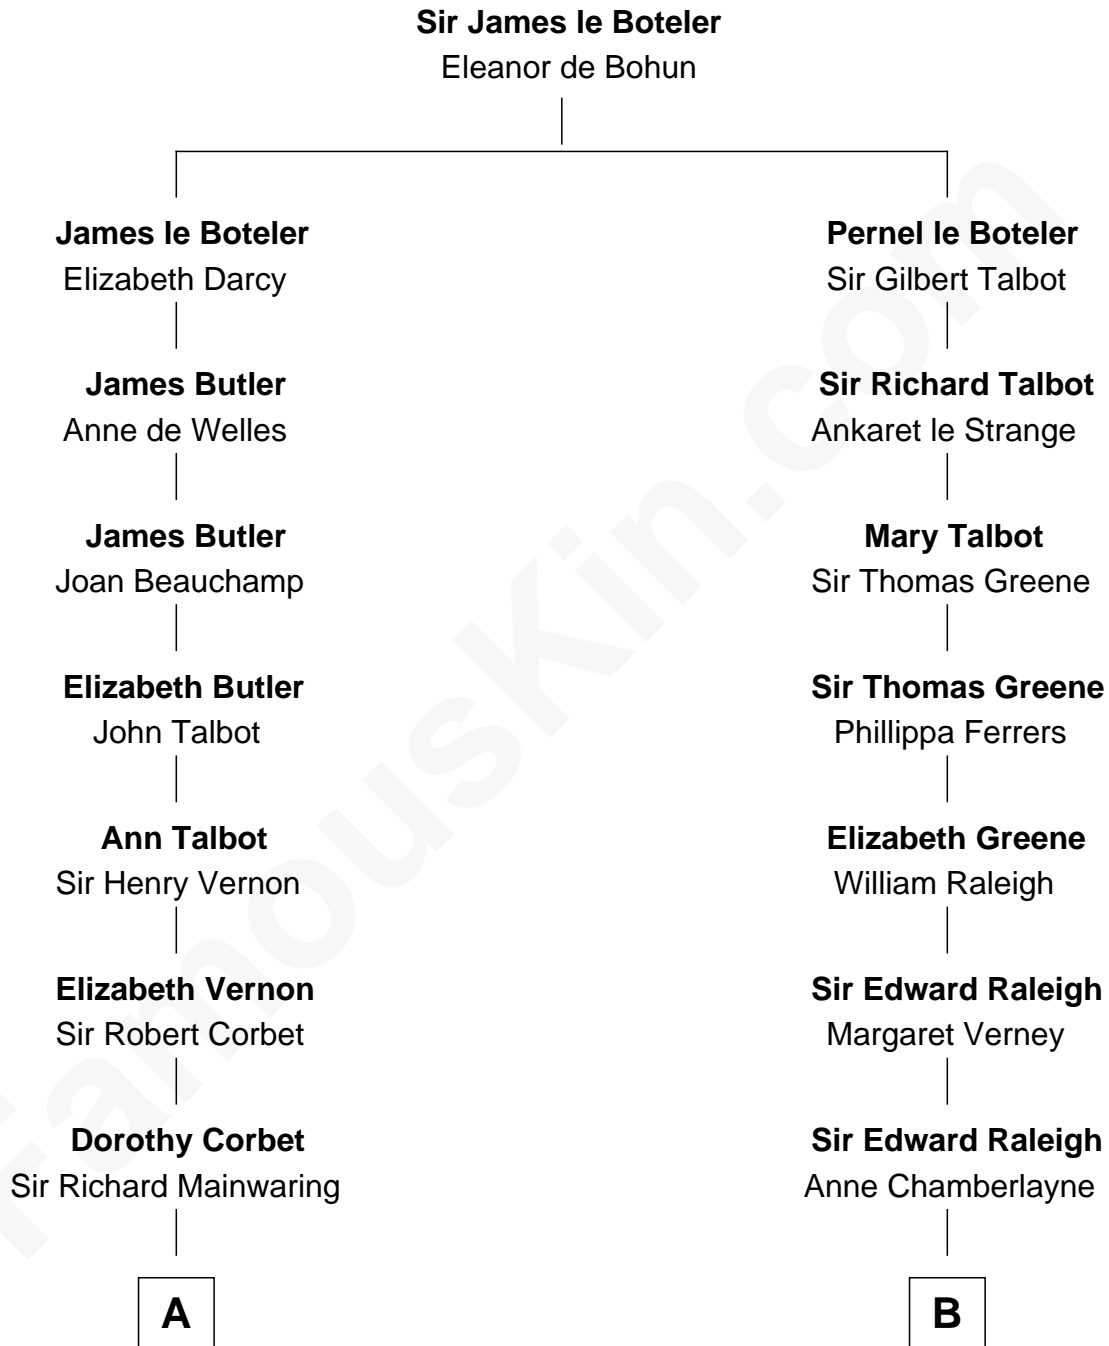

FamousKin.com Relationship Chart of

Allen Dulles

5th Director of the C.I.A.

17th cousin 2 times removed of

Joseph Wharton

Founder of the Wharton School of Business

C

—
Harriet Lathrop Winslow