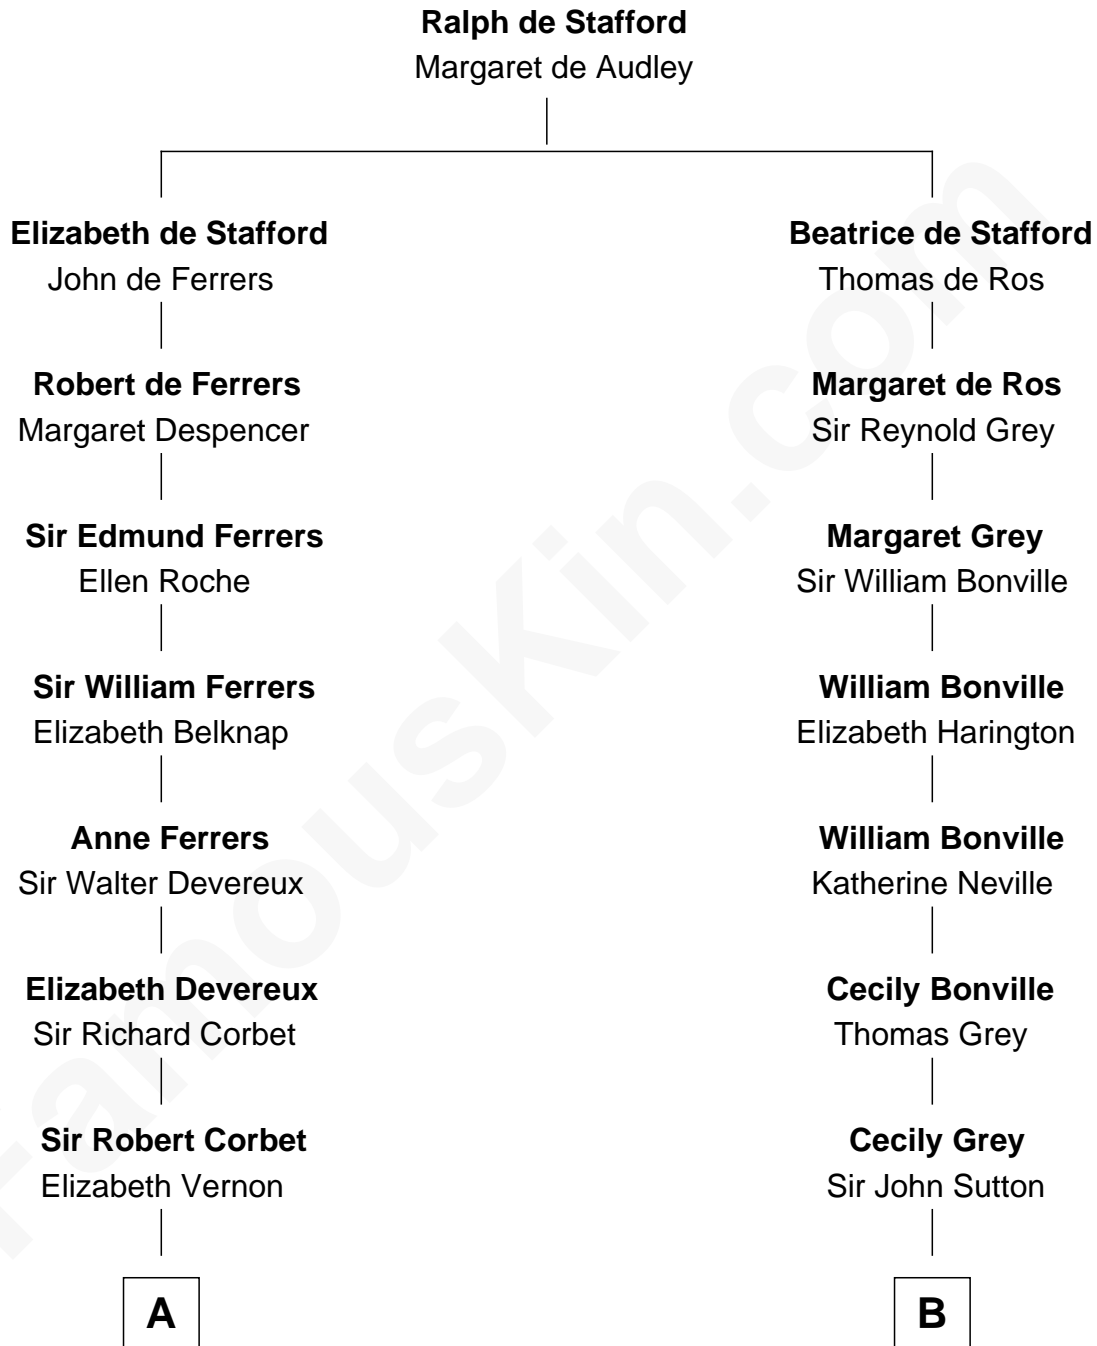

FamousKin.com Relationship Chart of

Allen Dulles

5th Director of the C.I.A.

17th cousin 3 times removed of

William Marsh Rice

Founder of Rice University

C

—
Harriet Wadsworth Lathrop