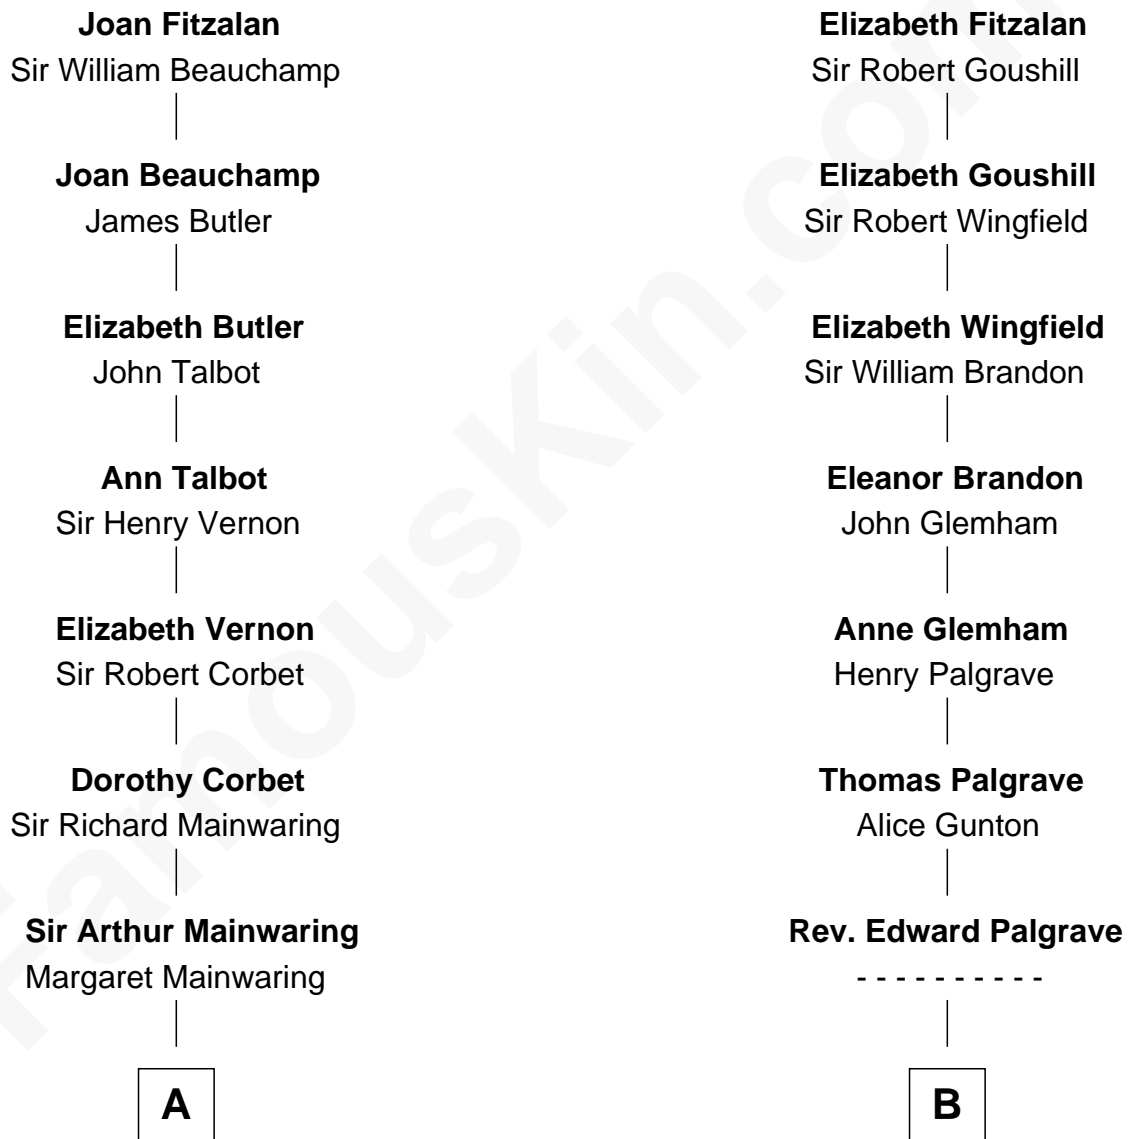

FamousKin.com Relationship Chart of

Allen Dulles

5th Director of the C.I.A.

15th cousin 3 times removed of

William Marsh Rice

Founder of Rice University

Sir Richard Fitzalan

Elizabeth de Bohun

C

Allen Macy Dulles

Edith Foster

Allen Dulles

5th Director of the C.I.A.

FamousKin.com