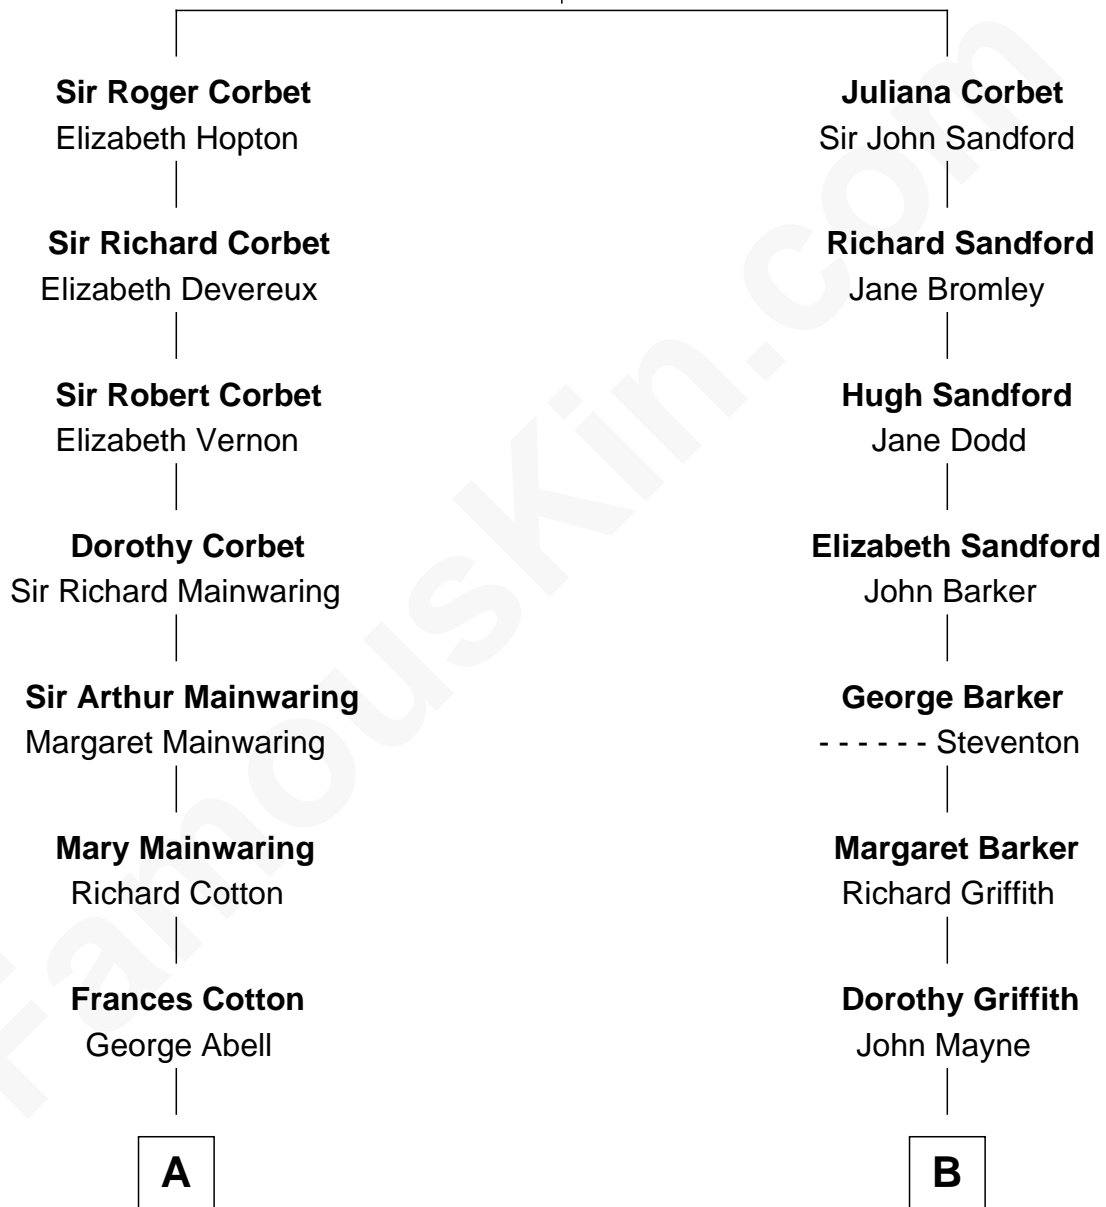

FamousKin.com Relationship Chart of

Allen Dulles

5th Director of the C.I.A.

15th cousin 1 time removed of

Harry F. Byrd

50th Governor of Virginia

Sir Robert Corbet

Margaret - - - - -