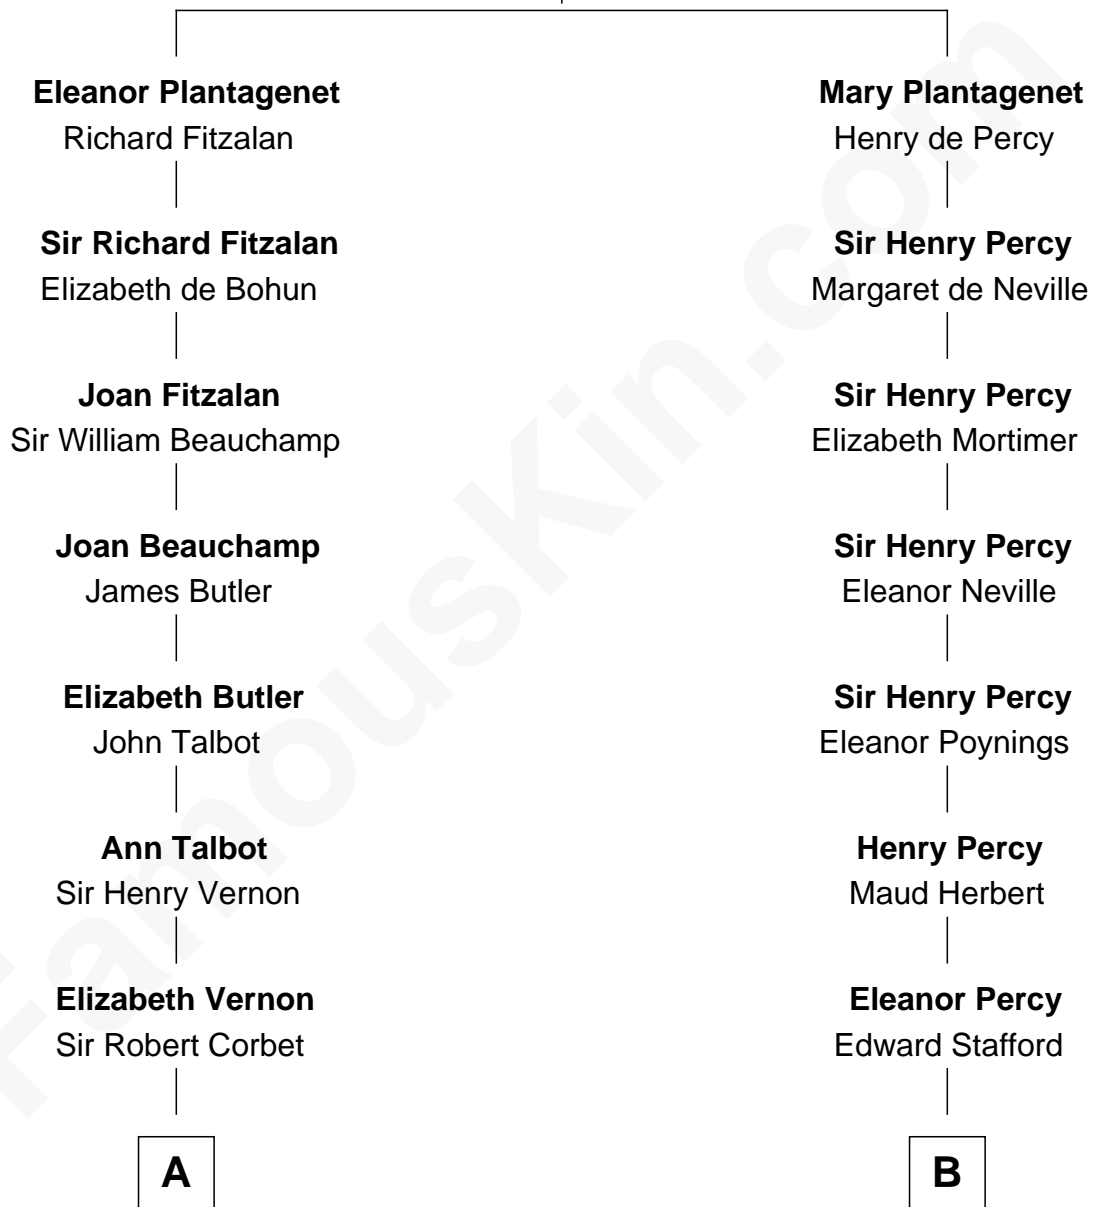

FamousKin.com Relationship Chart of

Allen Dulles

5th Director of the C.I.A.

20th cousin of

Harry F. Byrd

50th Governor of Virginia

Henry Plantagenet
Maud de Chaworth

C

Harriet Wadsworth Lathrop

Rev. Miron Winslow

Harriet Lathrop Winslow

Rev. John Welsh Dulles

Allen Macy Dulles

Edith Foster

Allen Dulles

5th Director of the C.I.A.

50th Governor of Virginia