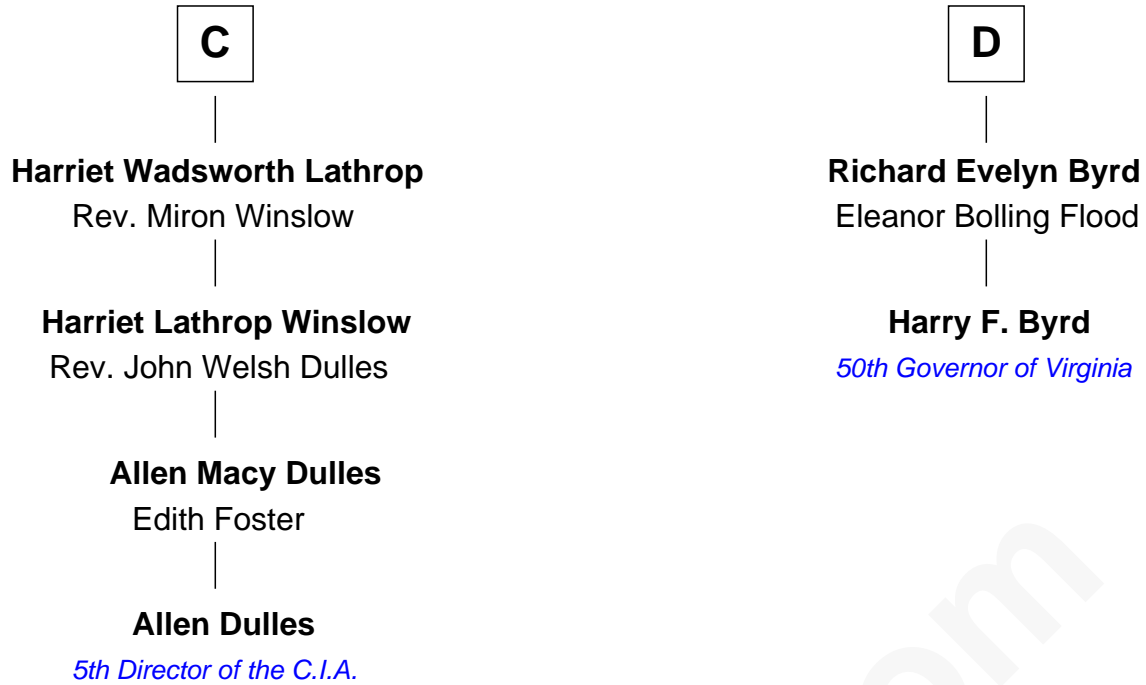

FamousKin.com