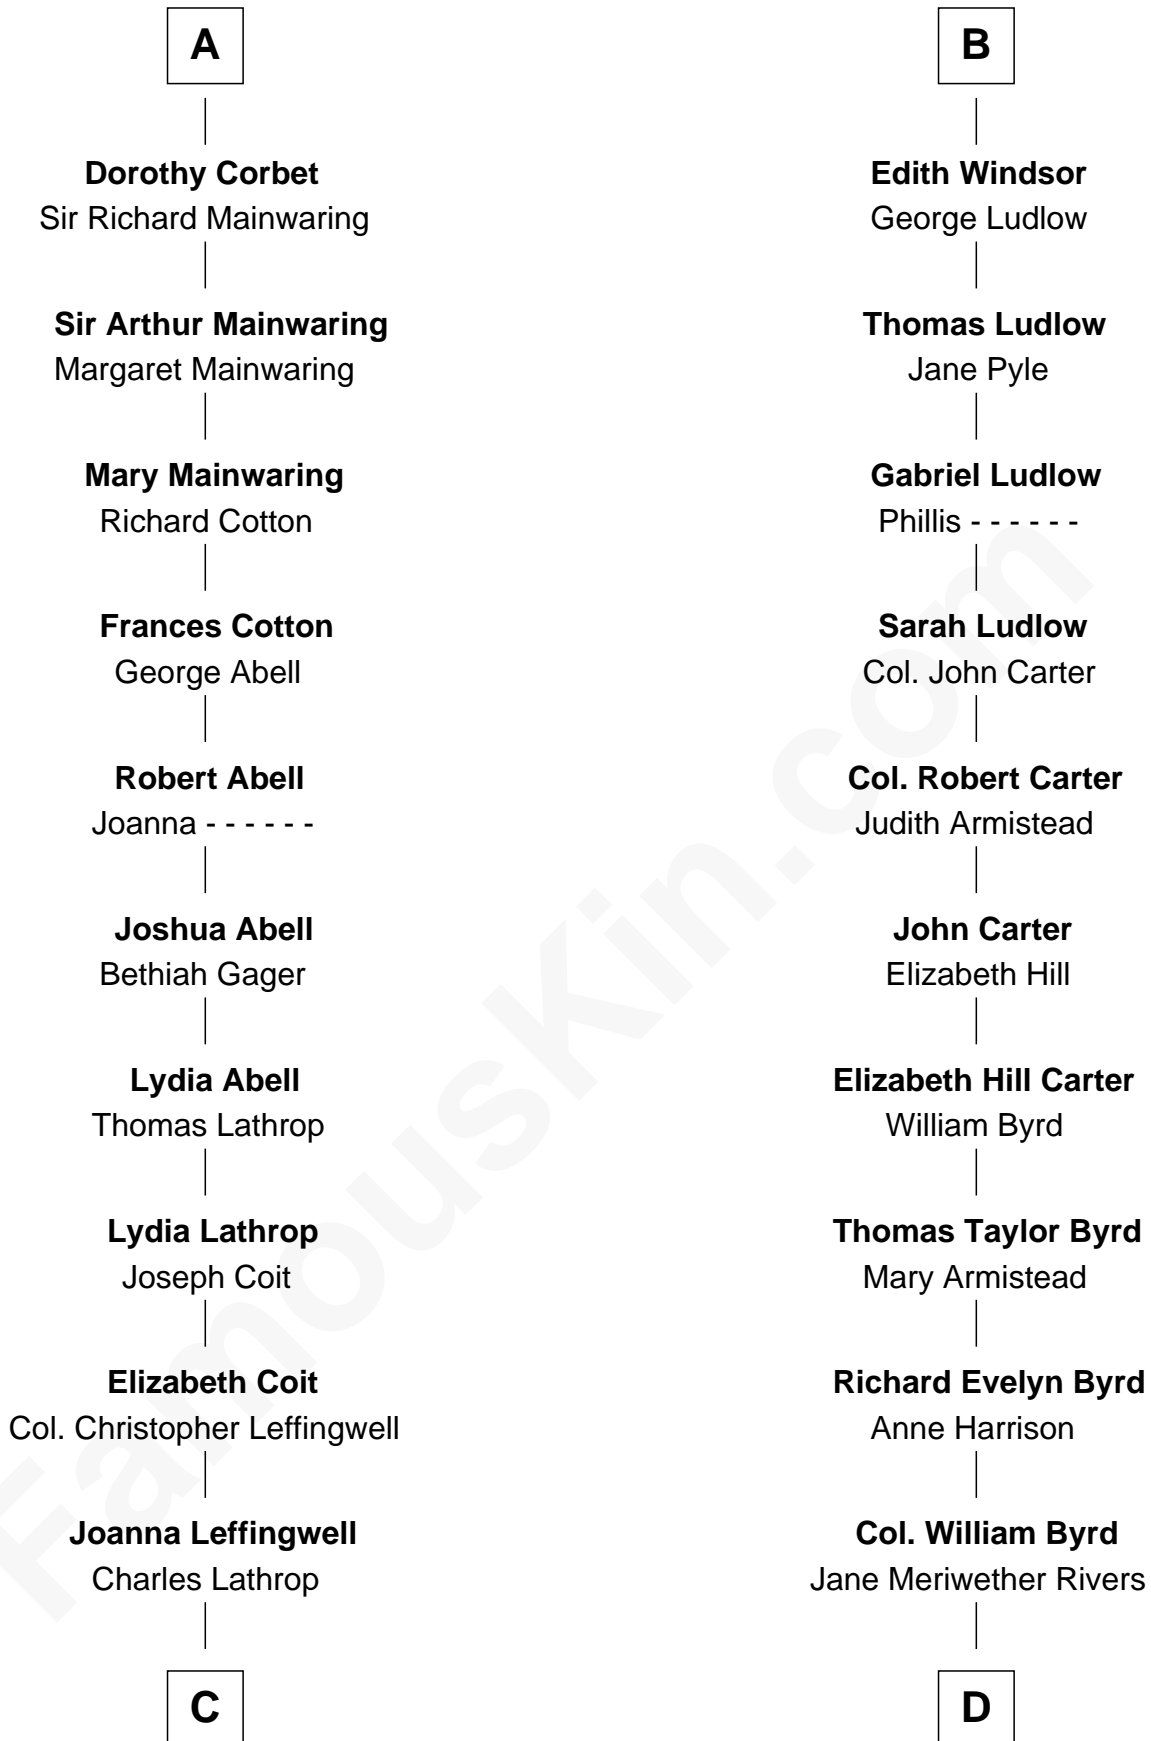

FamousKin.com Relationship Chart of

Allen Dulles

5th Director of the C.I.A.

18th cousin 2 times removed of

Harry F. Byrd

50th Governor of Virginia

Humphrey de Bohun
Elizabeth Plantagenet

Eleanor de Bohun
Sir James le Boteler

James le Boteler
Elizabeth Darcy

James Butler
Anne de Welles

James Butler
Joan Beauchamp

Elizabeth Butler
John Talbot

Ann Talbot
Sir Henry Vernon

Elizabeth Vernon
Sir Robert Corbet

A

Margaret de Bohun
Sir Hugh de Courtnay

Elizabeth de Courtnay
Sir Andrew Luttrell

Sir Hugh Luttrell
Catherine de Beaumont

Elizabeth Luttrell
John Stratton

Elizabeth Stratton
John Andrews

Elizabeth Andrews
Sir Thomas de Windsor

Sir Andrews de Windsor
Elizabeth Blount

B

FamousKin.com