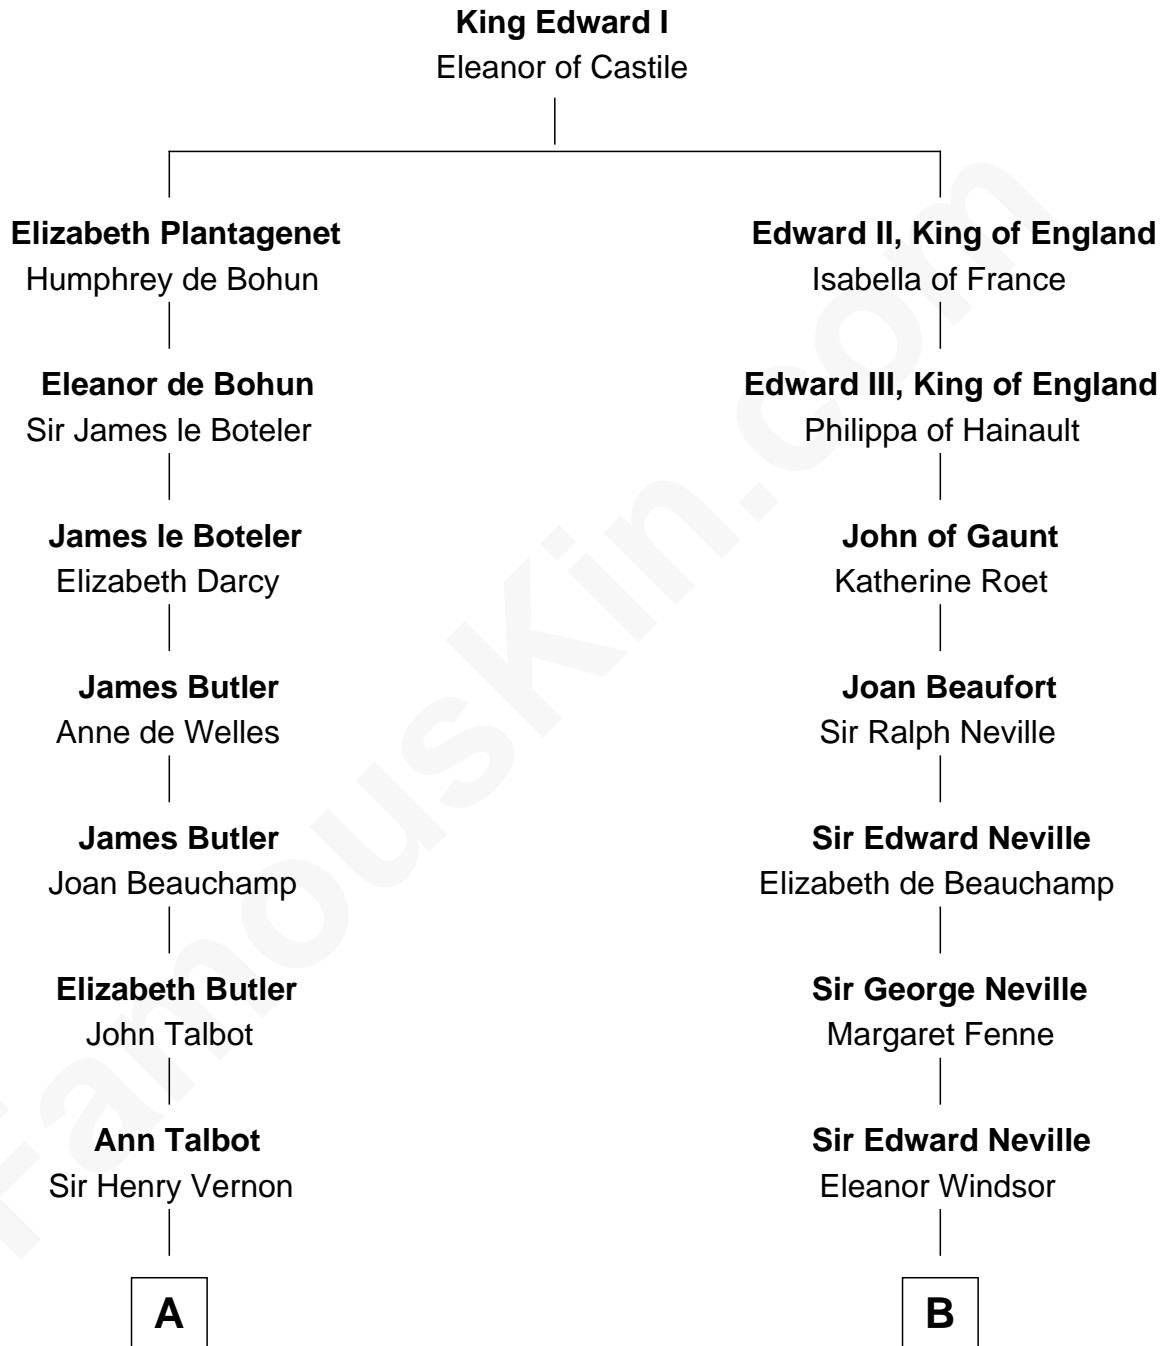

FamousKin.com Relationship Chart of

Allen Dulles

5th Director of the C.I.A.

17th cousin 4 times removed of

Lytton Strachey

Author and Co-Founder of Bloomsbury Group

C

—
Joanna Leffingwell

Charles Lathrop

—
Harriet Wadsworth Lathrop

Rev. Miron Winslow

—
Harriet Lathrop Winslow

Rev. John Welsh Dulles

—
Allen Macy Dulles

Edith Foster

—
Allen Dulles