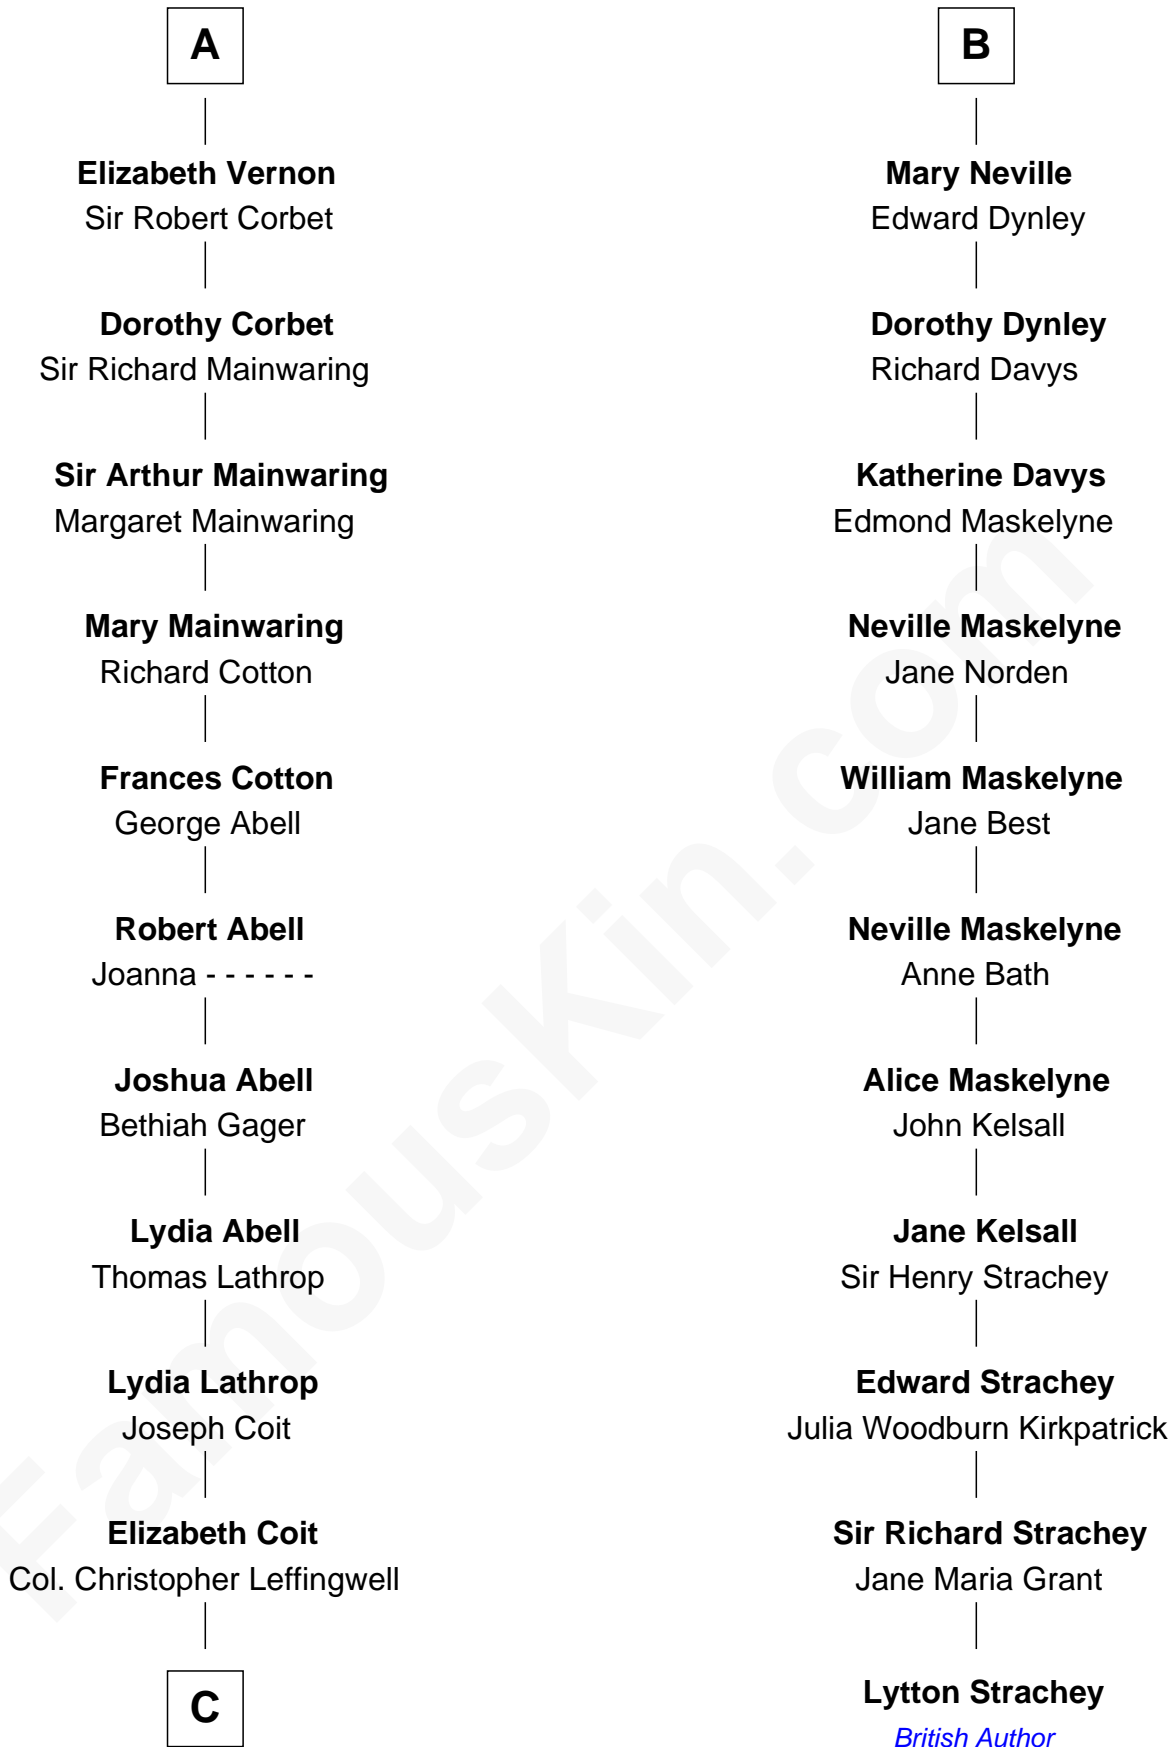

FamousKin.com Relationship Chart of

Allen Dulles

5th Director of the C.I.A.

17th cousin 4 times removed of

Lytton Strachey

Author and Co-Founder of Bloomsbury Group

C

—
Joanna Leffingwell

Charles Lathrop

—
Harriet Wadsworth Lathrop

Rev. Miron Winslow

—
Harriet Lathrop Winslow

Rev. John Welsh Dulles

—
Allen Macy Dulles

Edith Foster

—
Allen Dulles