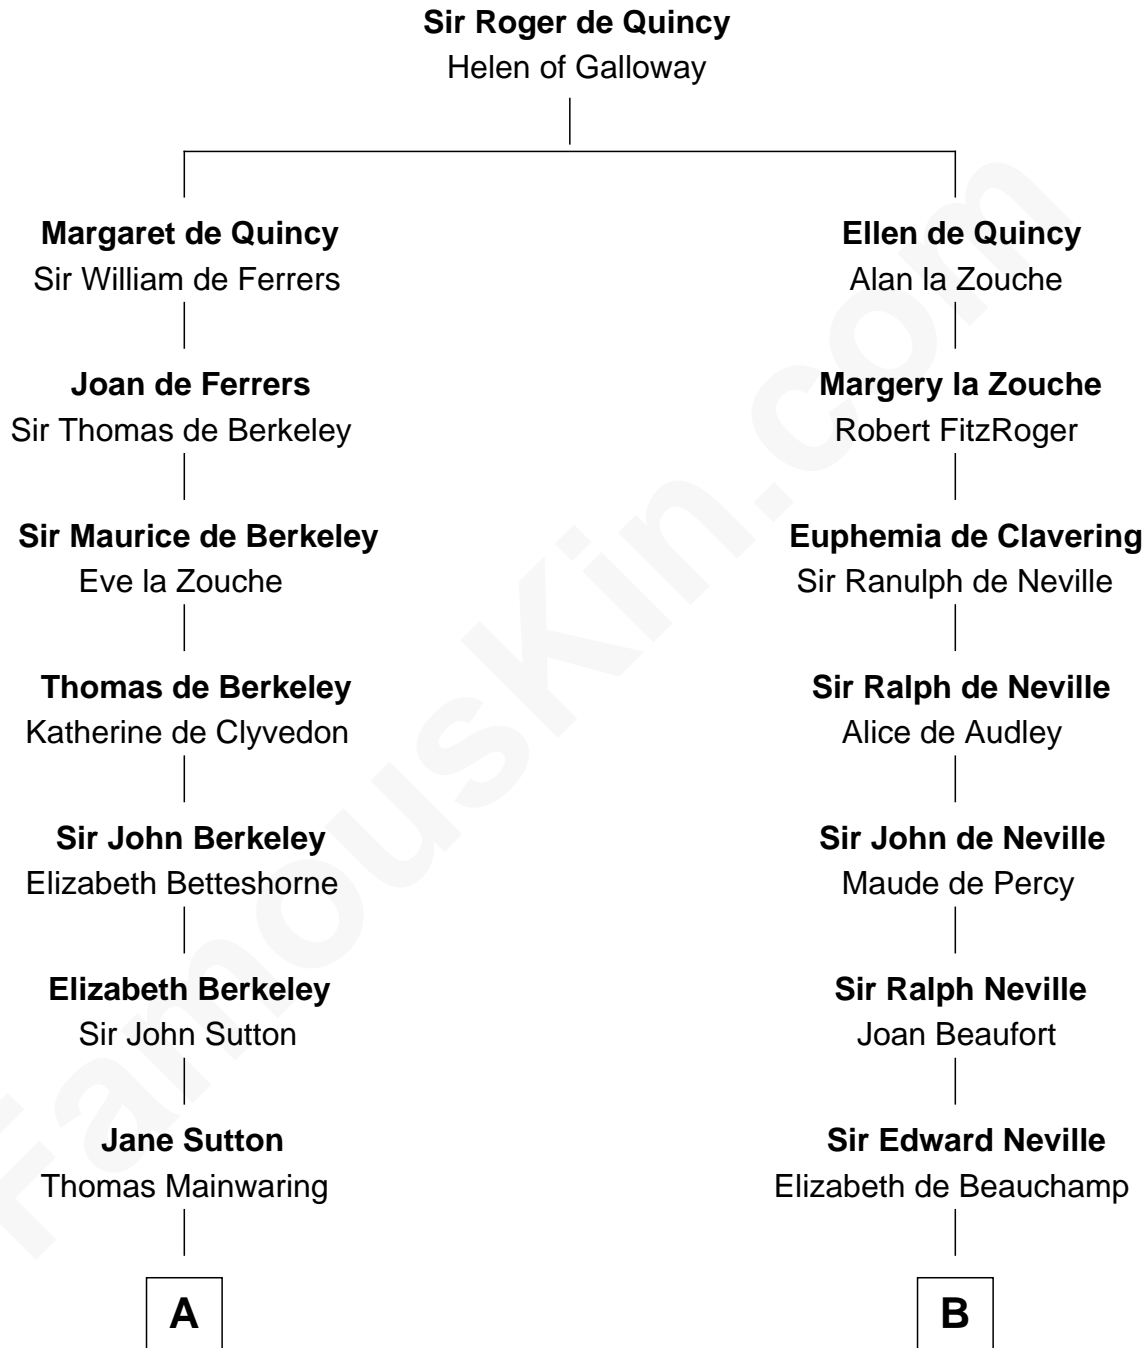

# FamousKin.com Relationship Chart of

**Allen Dulles**

*5th Director of the C.I.A.*

19th cousin 1 time removed of

**Lytton Strachey**

*Author and Co-Founder of Bloomsbury Group*

FamousKin.com