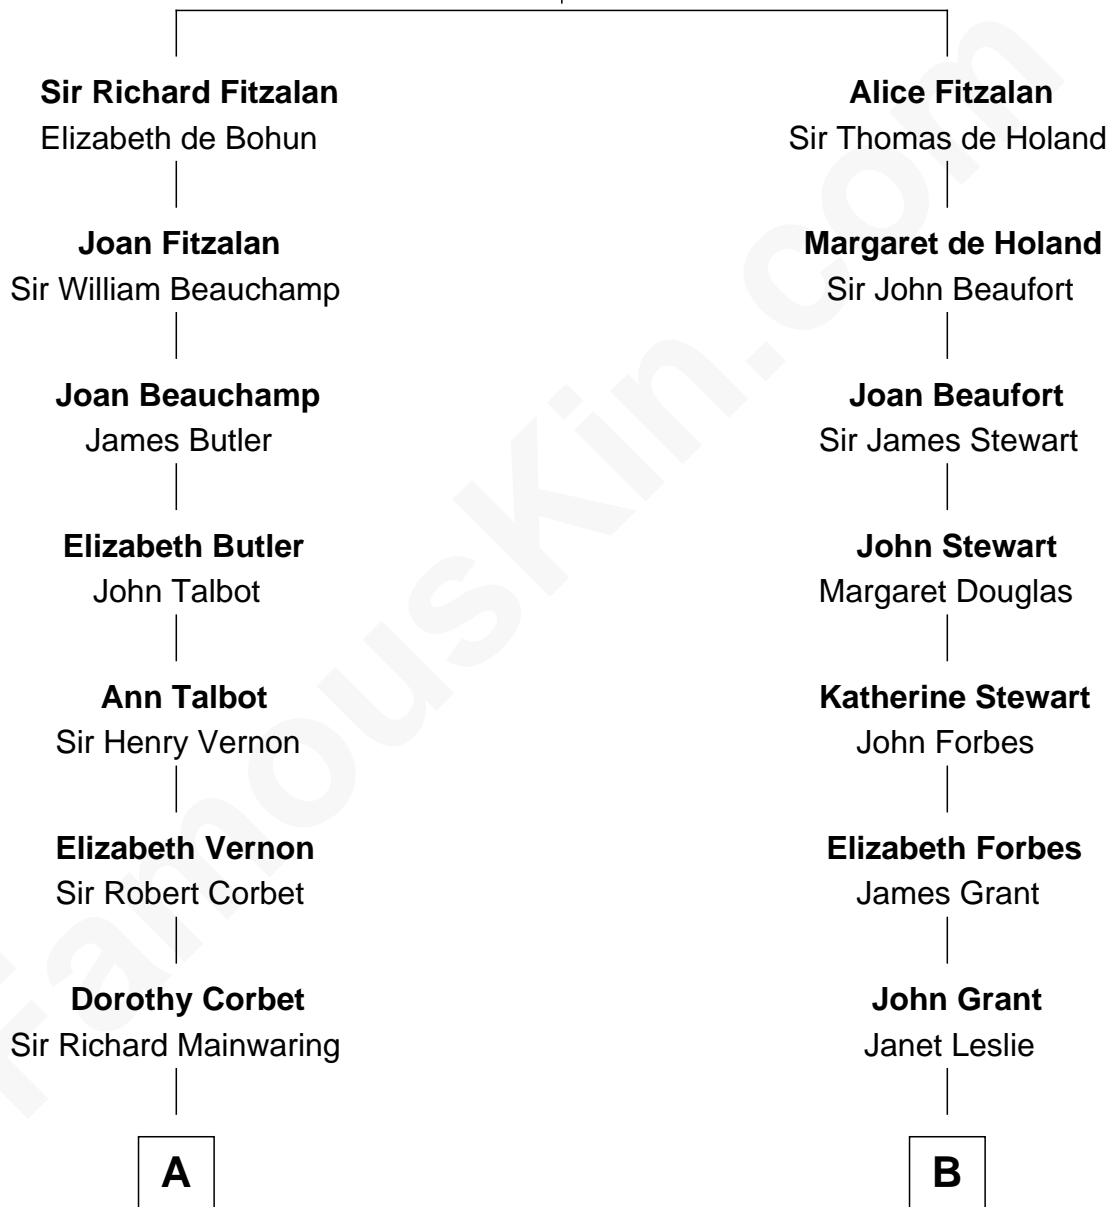

FamousKin.com Relationship Chart of

Allen Dulles

5th Director of the C.I.A.

16th cousin 3 times removed of

Lytton Strachey

Author and Co-Founder of Bloomsbury Group

Richard Fitzalan
Eleanor Plantagenet

C

—
Harriet Lathrop Winslow

Rev. John Welsh Dulles

—
Allen Macy Dulles

Edith Foster

—
Allen Dulles

5th Director of the C.I.A.

FamousKin.com