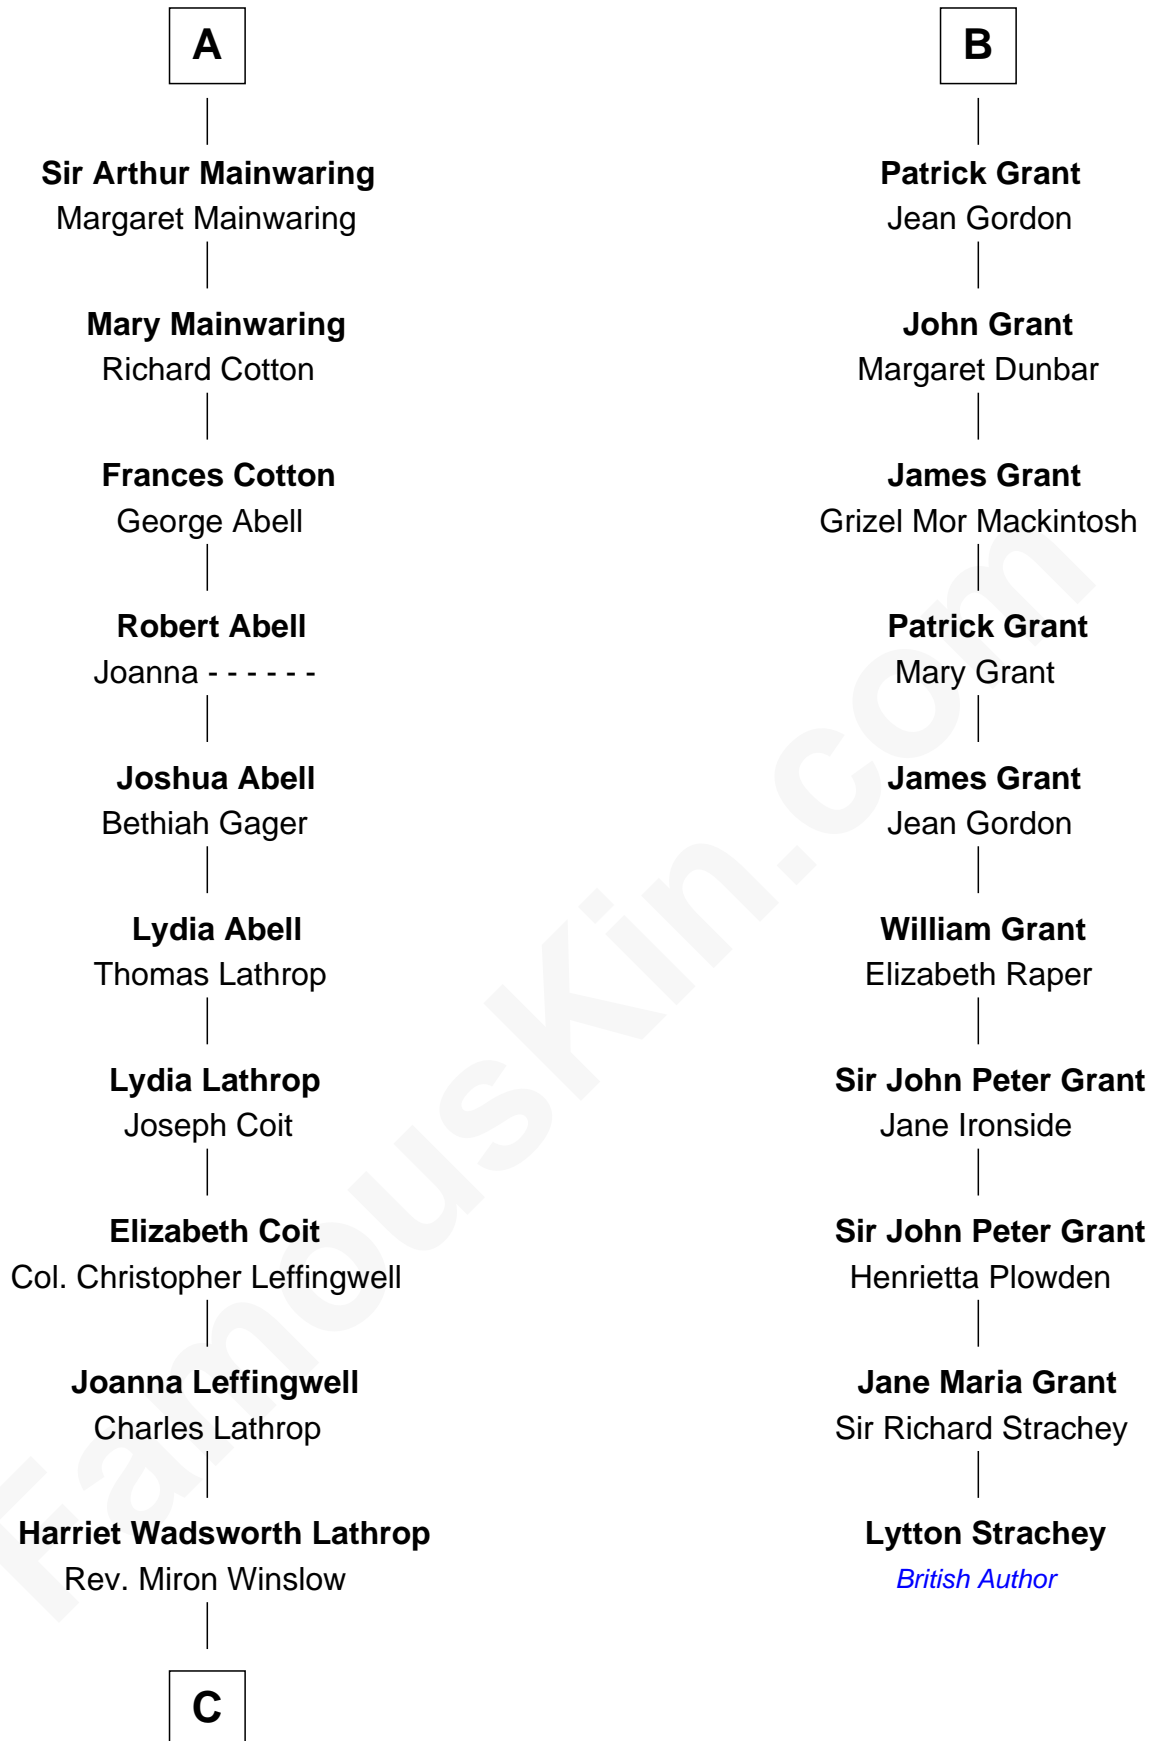

FamousKin.com Relationship Chart of

Allen Dulles

5th Director of the C.I.A.

16th cousin 3 times removed of

Lytton Strachey

Author and Co-Founder of Bloomsbury Group

Richard Fitzalan
Eleanor Plantagenet

C

—
Harriet Lathrop Winslow

Rev. John Welsh Dulles

—
Allen Macy Dulles

Edith Foster

—
Allen Dulles

5th Director of the C.I.A.

FamousKin.com