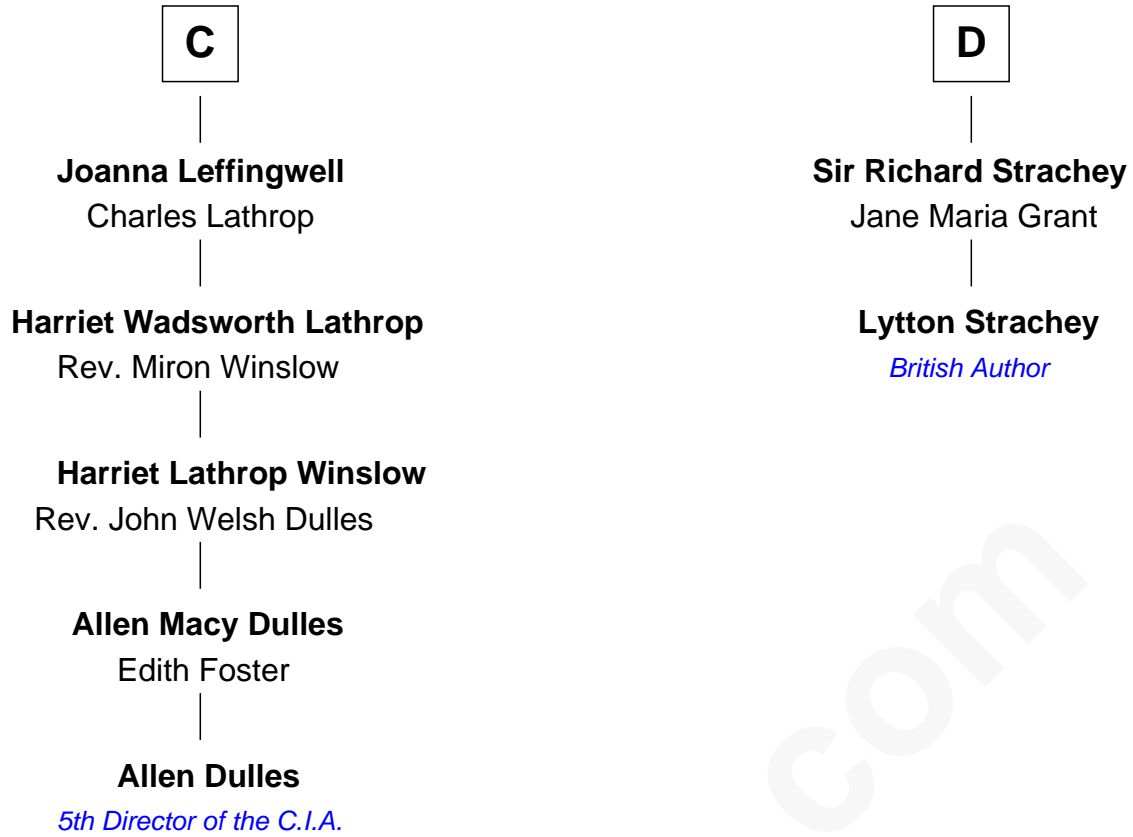

# FamousKin.com Relationship Chart of

**Allen Dulles**

*5th Director of the C.I.A.*

18th cousin 3 times removed of

**Lytton Strachey**

*Author and Co-Founder of Bloomsbury Group*

**Sir Hugh le Despencer**

Aveline Basset

**Alice le Despenser**

Sir John Sutton

**Sir John Sutton**

Constance Blount

**Sir John Sutton**

Elizabeth Berkeley

**A**

**Eleanor le Despencer**

Sir Hugh de Courtenay

**Sir Hugh de Courtenay**

Agnes de St. John

**Sir Thomas de Courtenay**

Muriel de Moels

**Margaret Courtenay**

Thomas Peverell

**Katherine Peverell**

Sir Walter Hungerford

**Margaret Hungerford**

Sir Walter Rodney

**Thomas Rodney**

Isabel - - - - -

**B**

FamousKin.com