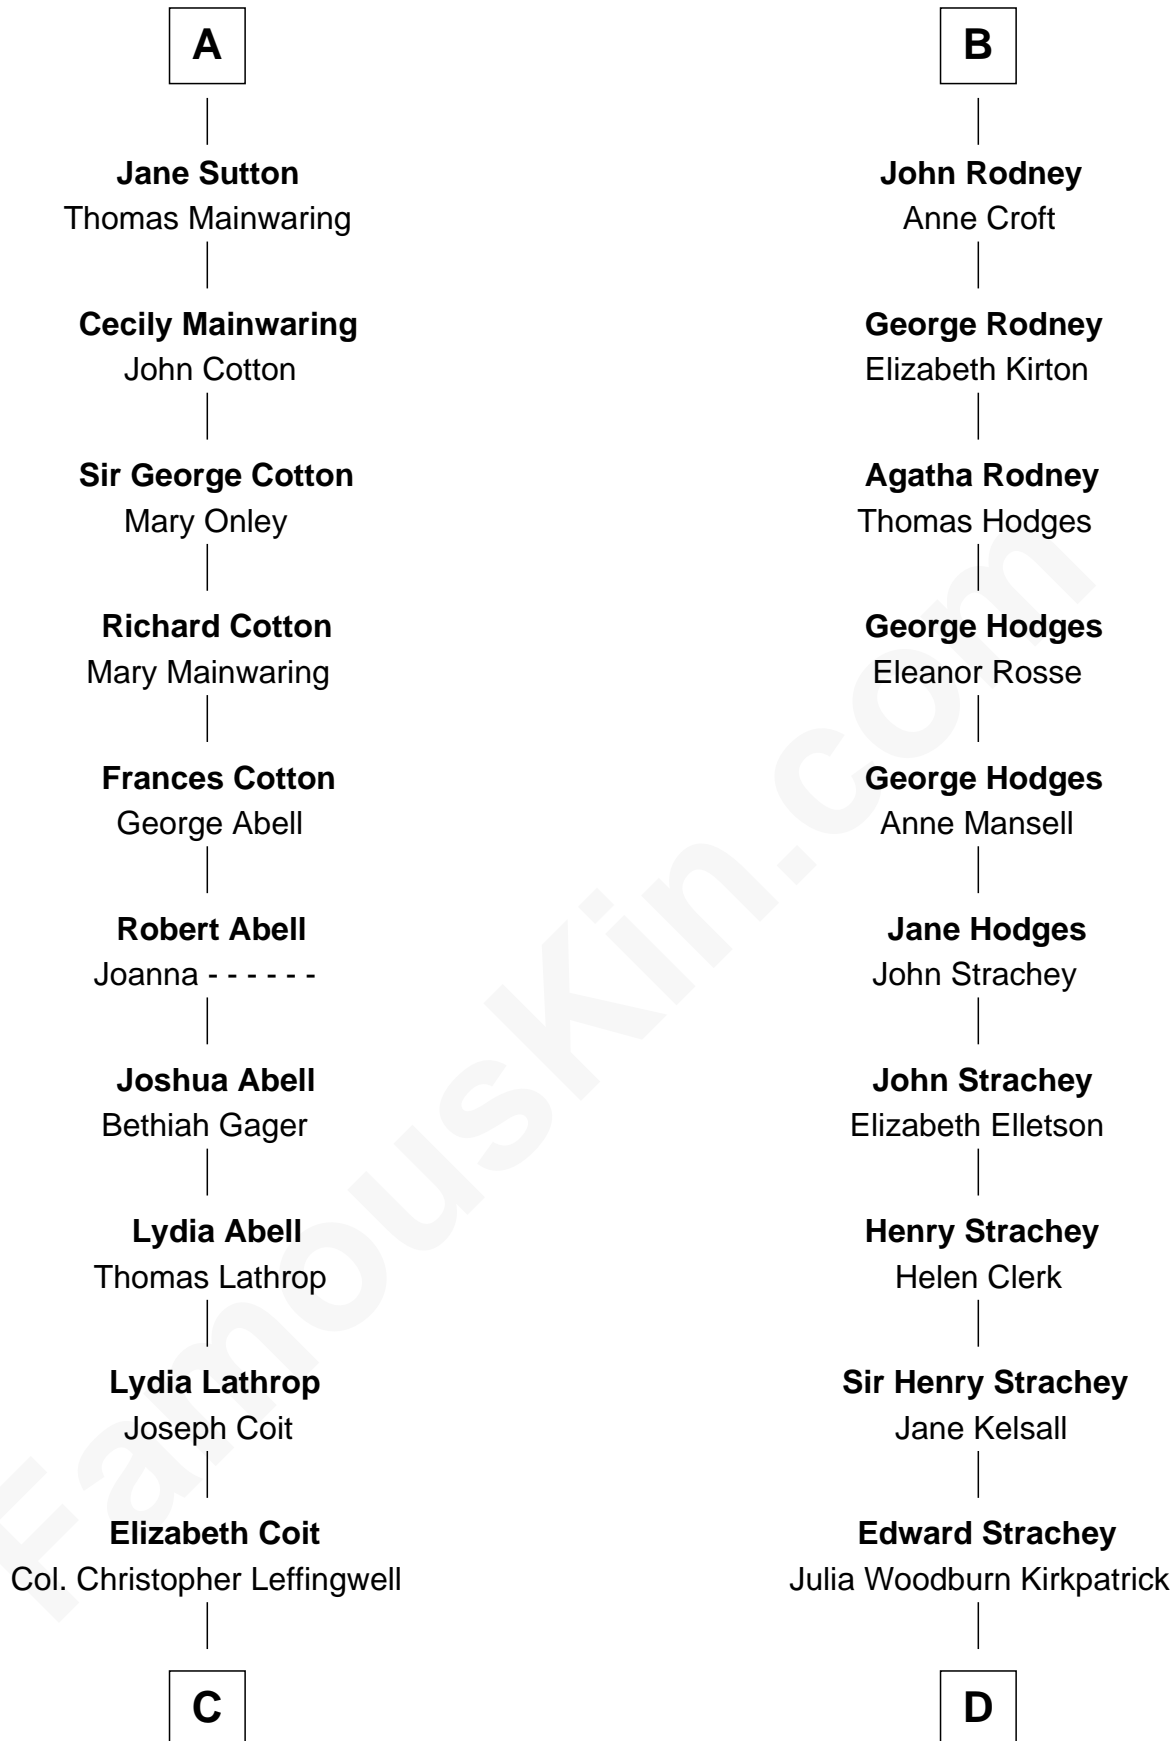

# FamousKin.com Relationship Chart of

**Allen Dulles**

*5th Director of the C.I.A.*

18th cousin 3 times removed of

**Lytton Strachey**

*Author and Co-Founder of Bloomsbury Group*

**Sir Hugh le Despencer**

Aveline Basset

**Sir Hugh le Despencer**

Isabella de Beauchamp

**Sir Philip le Despencer**

Margaret de Goushill

**Sir Philip le Despencer**

Joan de Cobham

**Sir Philip le Despencer**

Elizabeth - - - - -

**Alice le Despenser**

Sir John Sutton

**Sir John Sutton**

Constance Blount

**Sir John Sutton**

Elizabeth Berkeley

**A**

**Eleanor le Despencer**

Sir Walter Hungerford

**Margaret Hungerford**

Sir Walter Rodney

**Thomas Rodney**

Isabel - - - - -

**B**

FamousKin.com