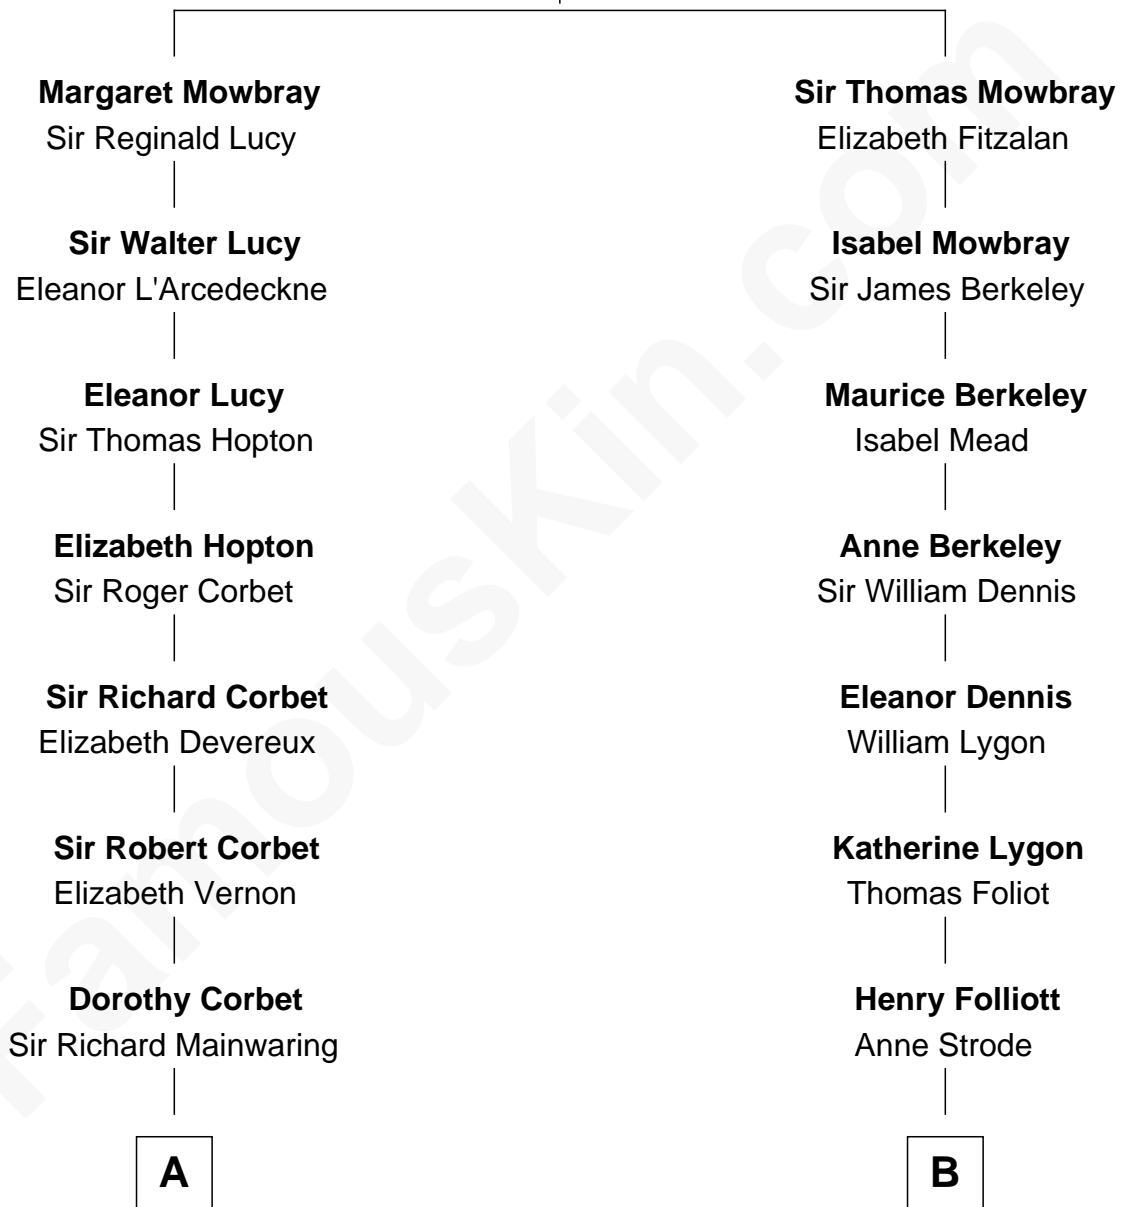

FamousKin.com Relationship Chart of

Allen Dulles

5th Director of the C.I.A.

18th cousin 1 time removed of

Sarah Ferguson

Duchess of York

John de Mowbray
Elizabeth de Segrave

FamousKin.com