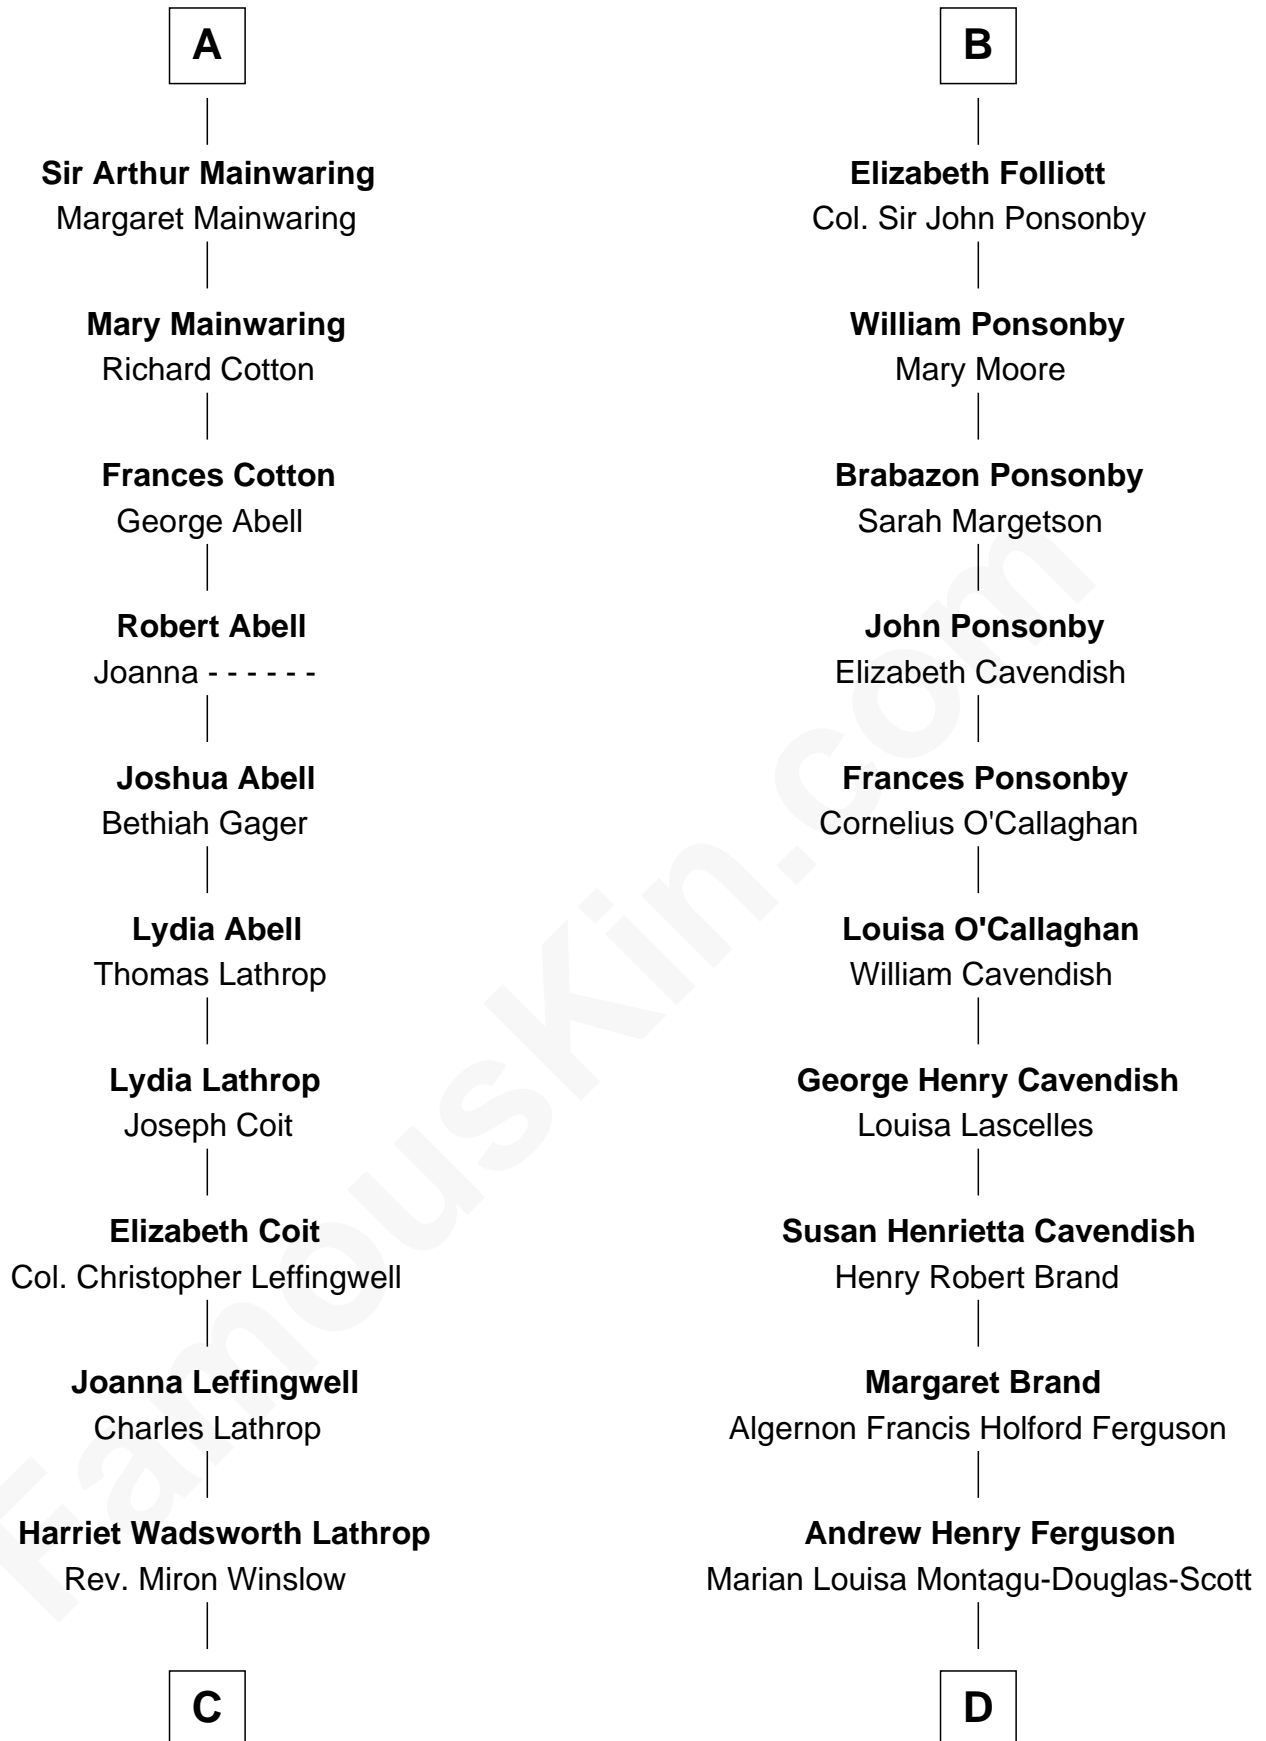

FamousKin.com Relationship Chart of

Allen Dulles

5th Director of the C.I.A.

18th cousin 1 time removed of

Sarah Ferguson

Duchess of York

John de Mowbray
Elizabeth de Segrave

FamousKin.com