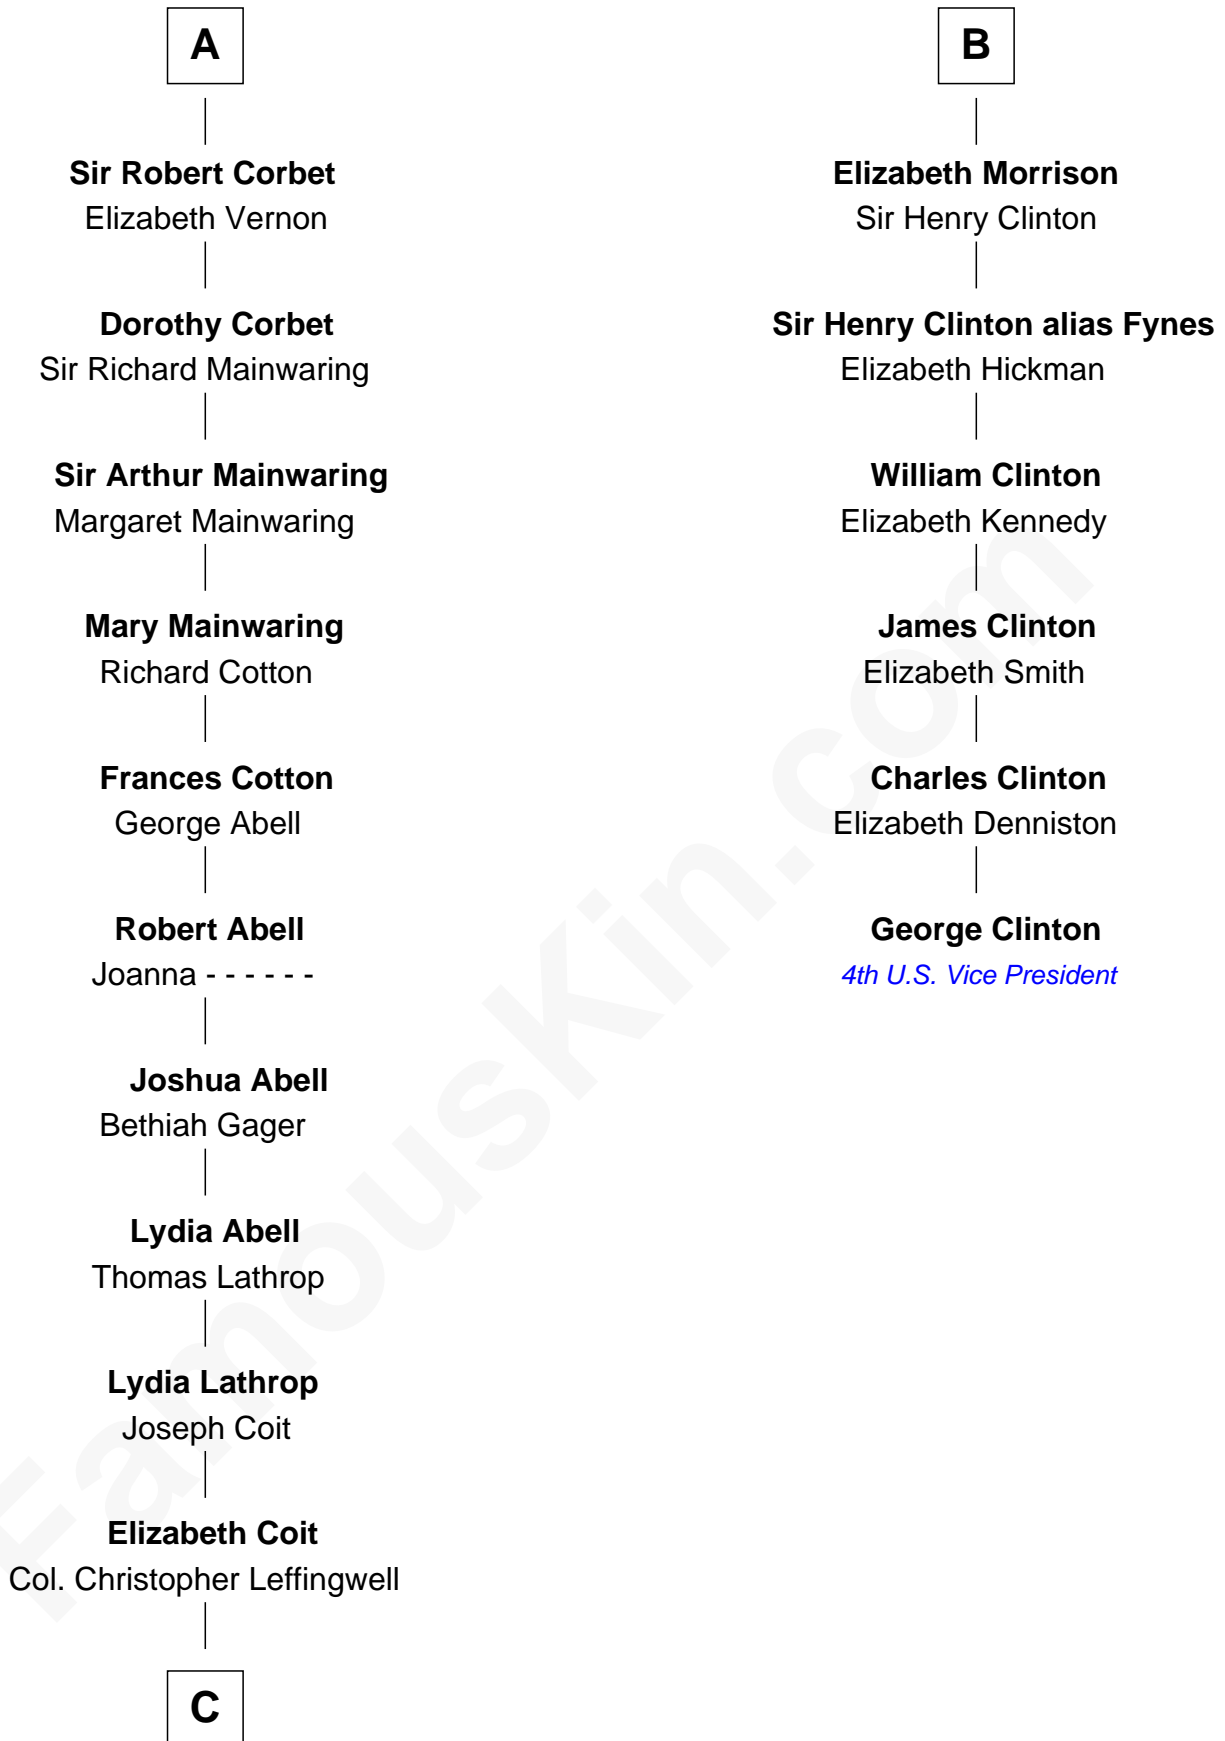

FamousKin.com Relationship Chart of

Allen Dulles

5th Director of the C.I.A.

12th cousin 9 times removed of

George Clinton

4th U.S. Vice President

C

Joanna Leffingwell

Charles Lathrop

Harriet Wadsworth Lathrop

Rev. Miron Winslow

Harriet Lathrop Winslow

Rev. John Welsh Dulles

Allen Macy Dulles

Edith Foster

Allen Dulles