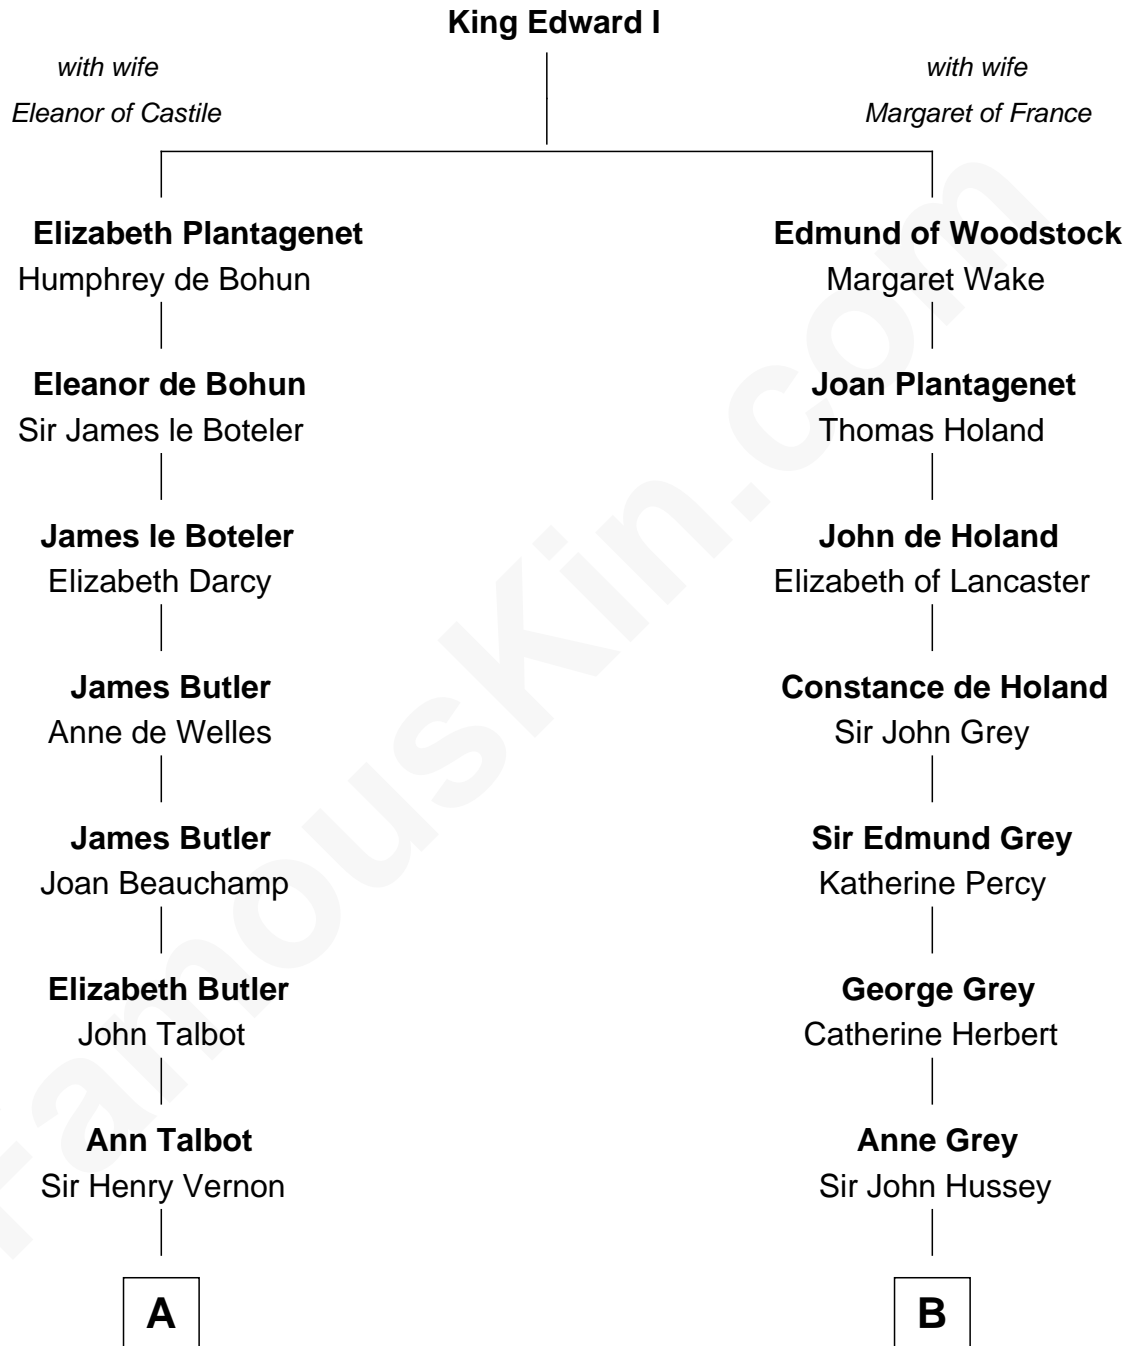

# FamousKin.com Relationship Chart of

**Allen Dulles**

*5th Director of the C.I.A.*

13th cousin 8 times removed of

**George Clinton**

*4th U.S. Vice President*

**C**

—  
**Joanna Leffingwell**

Charles Lathrop

—  
**Harriet Wadsworth Lathrop**

Rev. Miron Winslow

—  
**Harriet Lathrop Winslow**

Rev. John Welsh Dulles

—  
**Allen Macy Dulles**

Edith Foster

—  
**Allen Dulles**