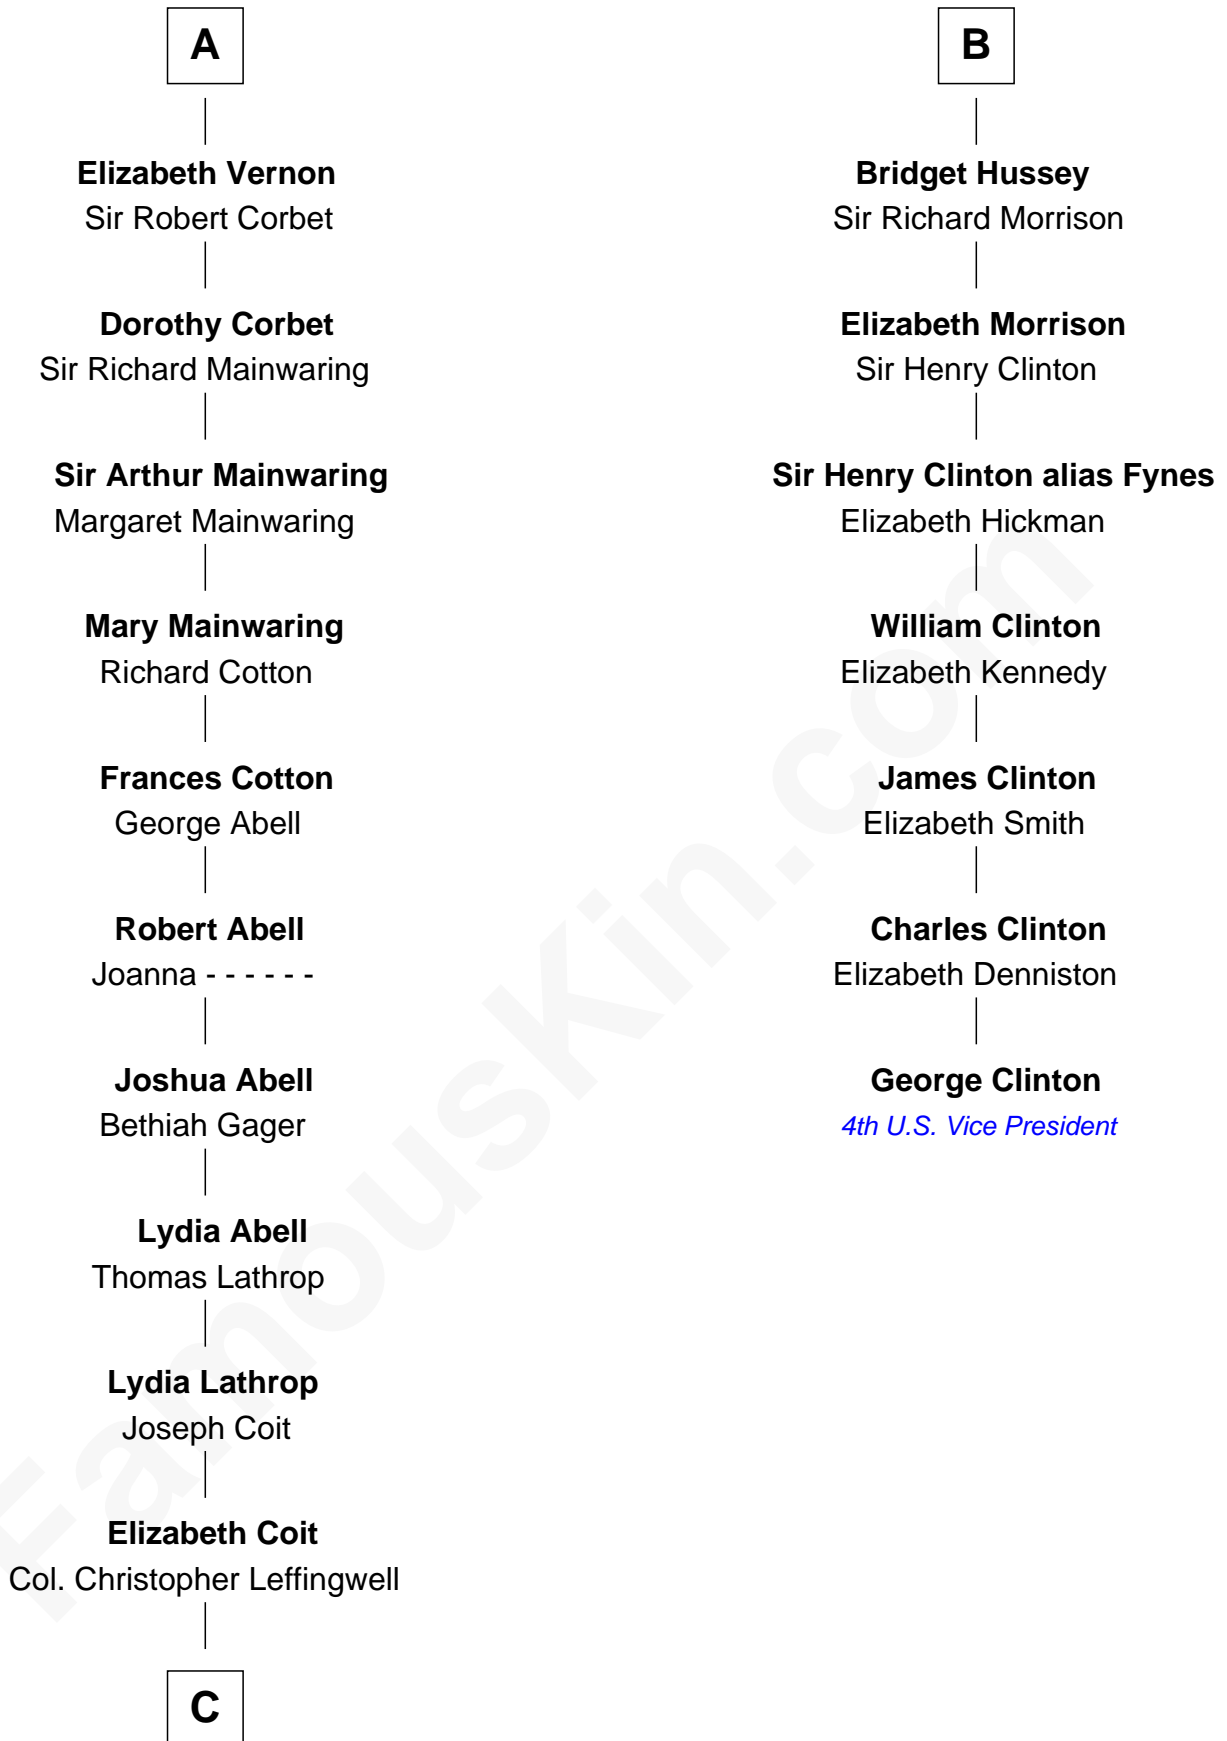

# FamousKin.com Relationship Chart of

**Allen Dulles**

*5th Director of the C.I.A.*

13th cousin 8 times removed of

**George Clinton**

*4th U.S. Vice President*

**C**

—  
**Joanna Leffingwell**

Charles Lathrop

—  
**Harriet Wadsworth Lathrop**

Rev. Miron Winslow

—  
**Harriet Lathrop Winslow**

Rev. John Welsh Dulles

—  
**Allen Macy Dulles**

Edith Foster

—  
**Allen Dulles**