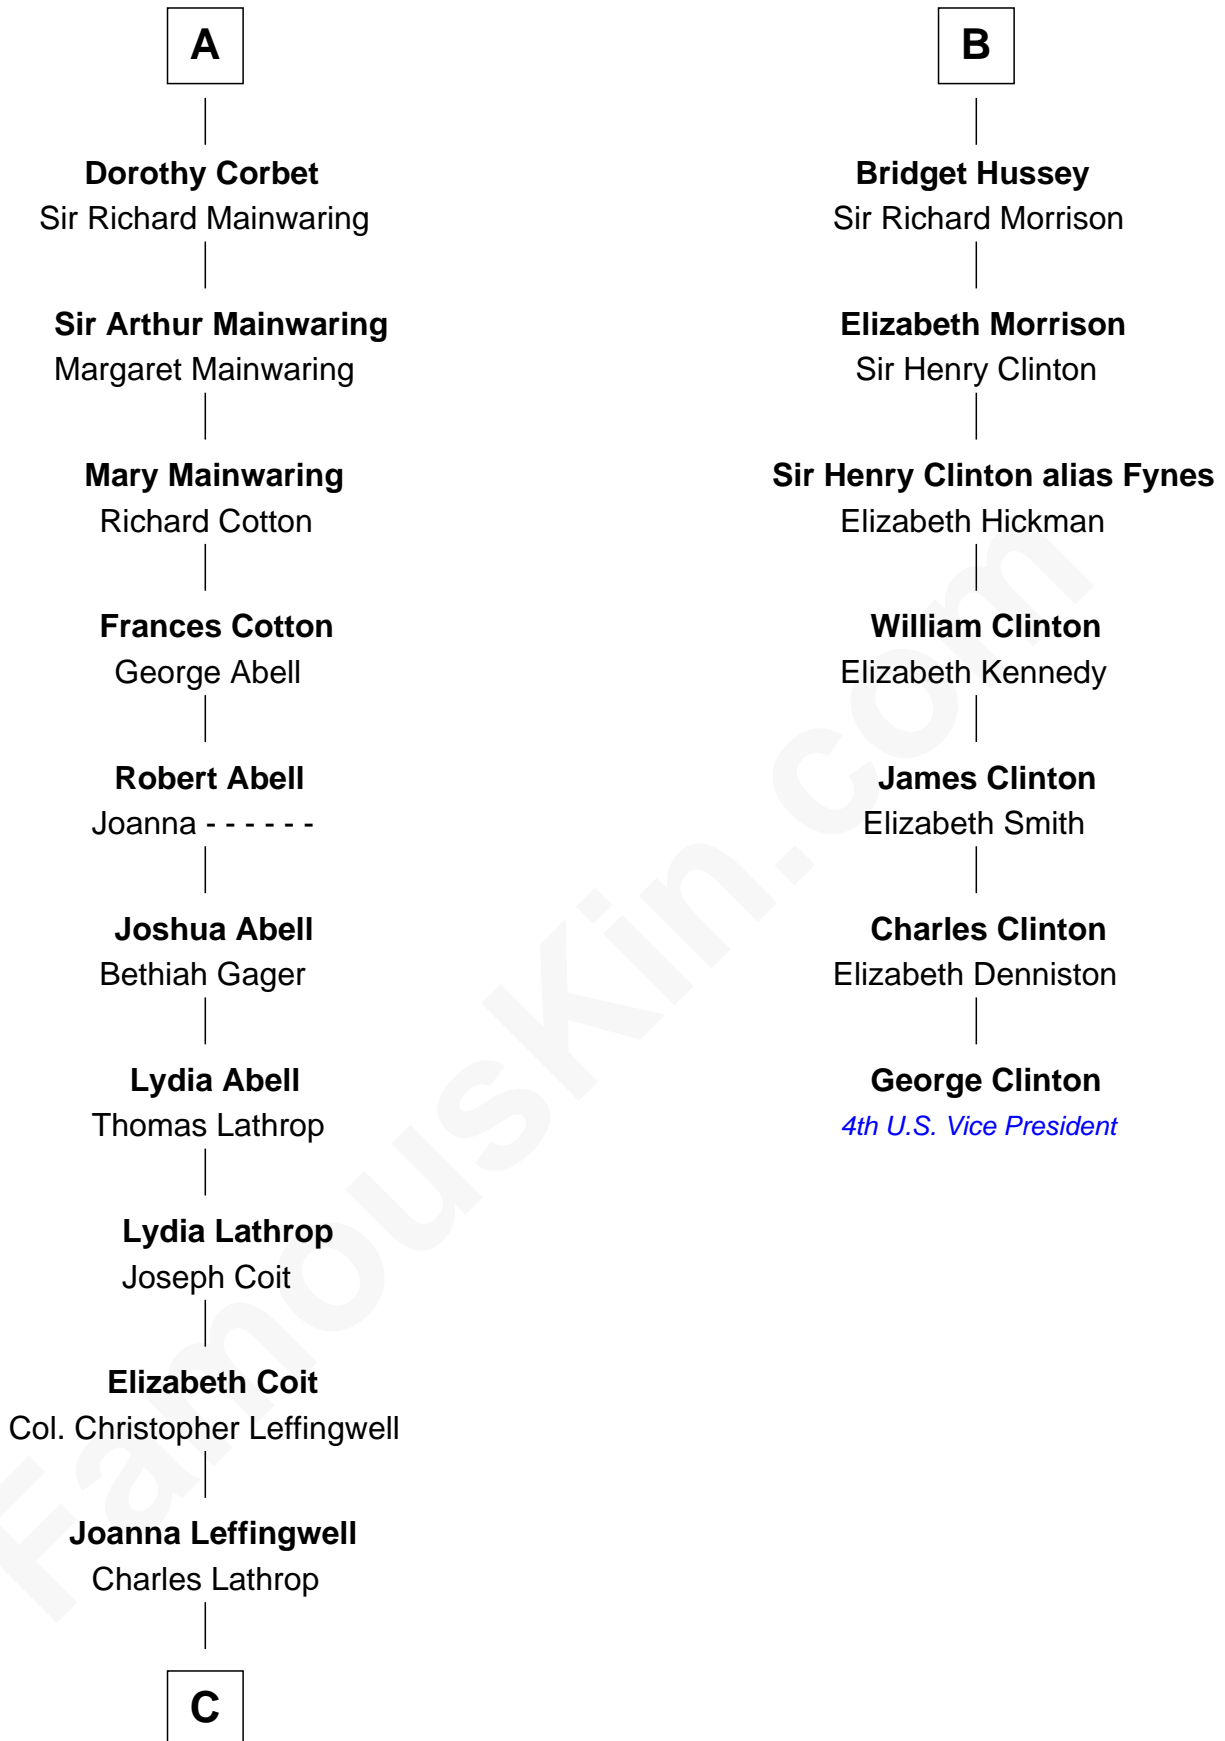

FamousKin.com Relationship Chart of

Allen Dulles

5th Director of the C.I.A.

13th cousin 7 times removed of

George Clinton

4th U.S. Vice President

Henry Plantagenet
Maud de Chaworth

C

—
Harriet Wadsworth Lathrop

Rev. Miron Winslow

—
Harriet Lathrop Winslow

Rev. John Welsh Dulles

—
Allen Macy Dulles

Edith Foster

—
Allen Dulles

5th Director of the C.I.A.