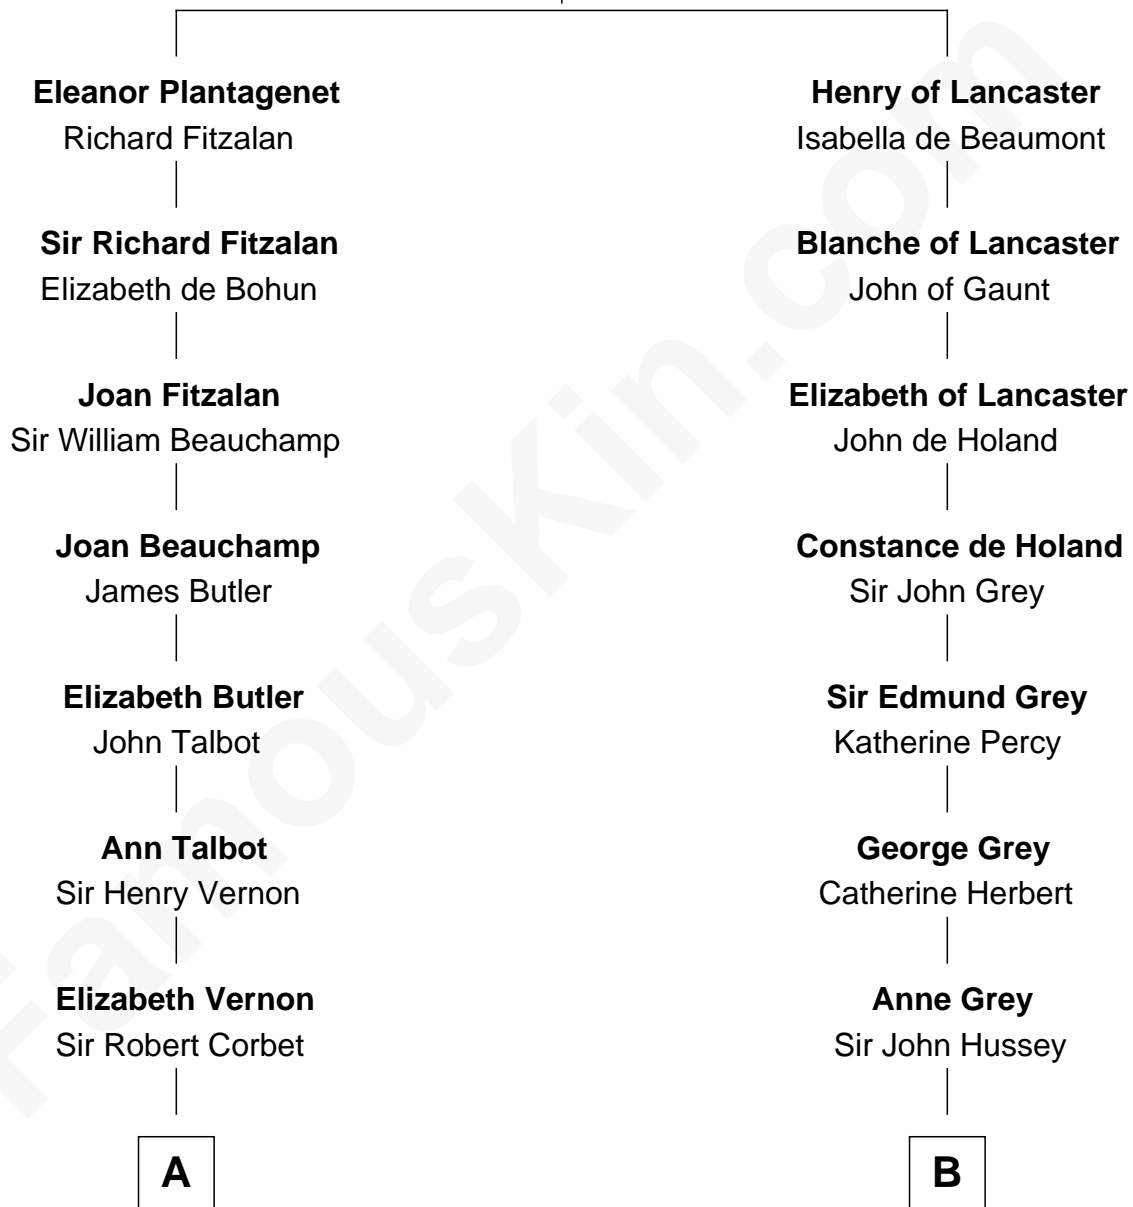

FamousKin.com Relationship Chart of

Allen Dulles

5th Director of the C.I.A.

13th cousin 7 times removed of

George Clinton

4th U.S. Vice President

Henry Plantagenet
Maud de Chaworth

C

—
Harriet Wadsworth Lathrop

Rev. Miron Winslow

—
Harriet Lathrop Winslow

Rev. John Welsh Dulles

—
Allen Macy Dulles

Edith Foster

—
Allen Dulles

5th Director of the C.I.A.