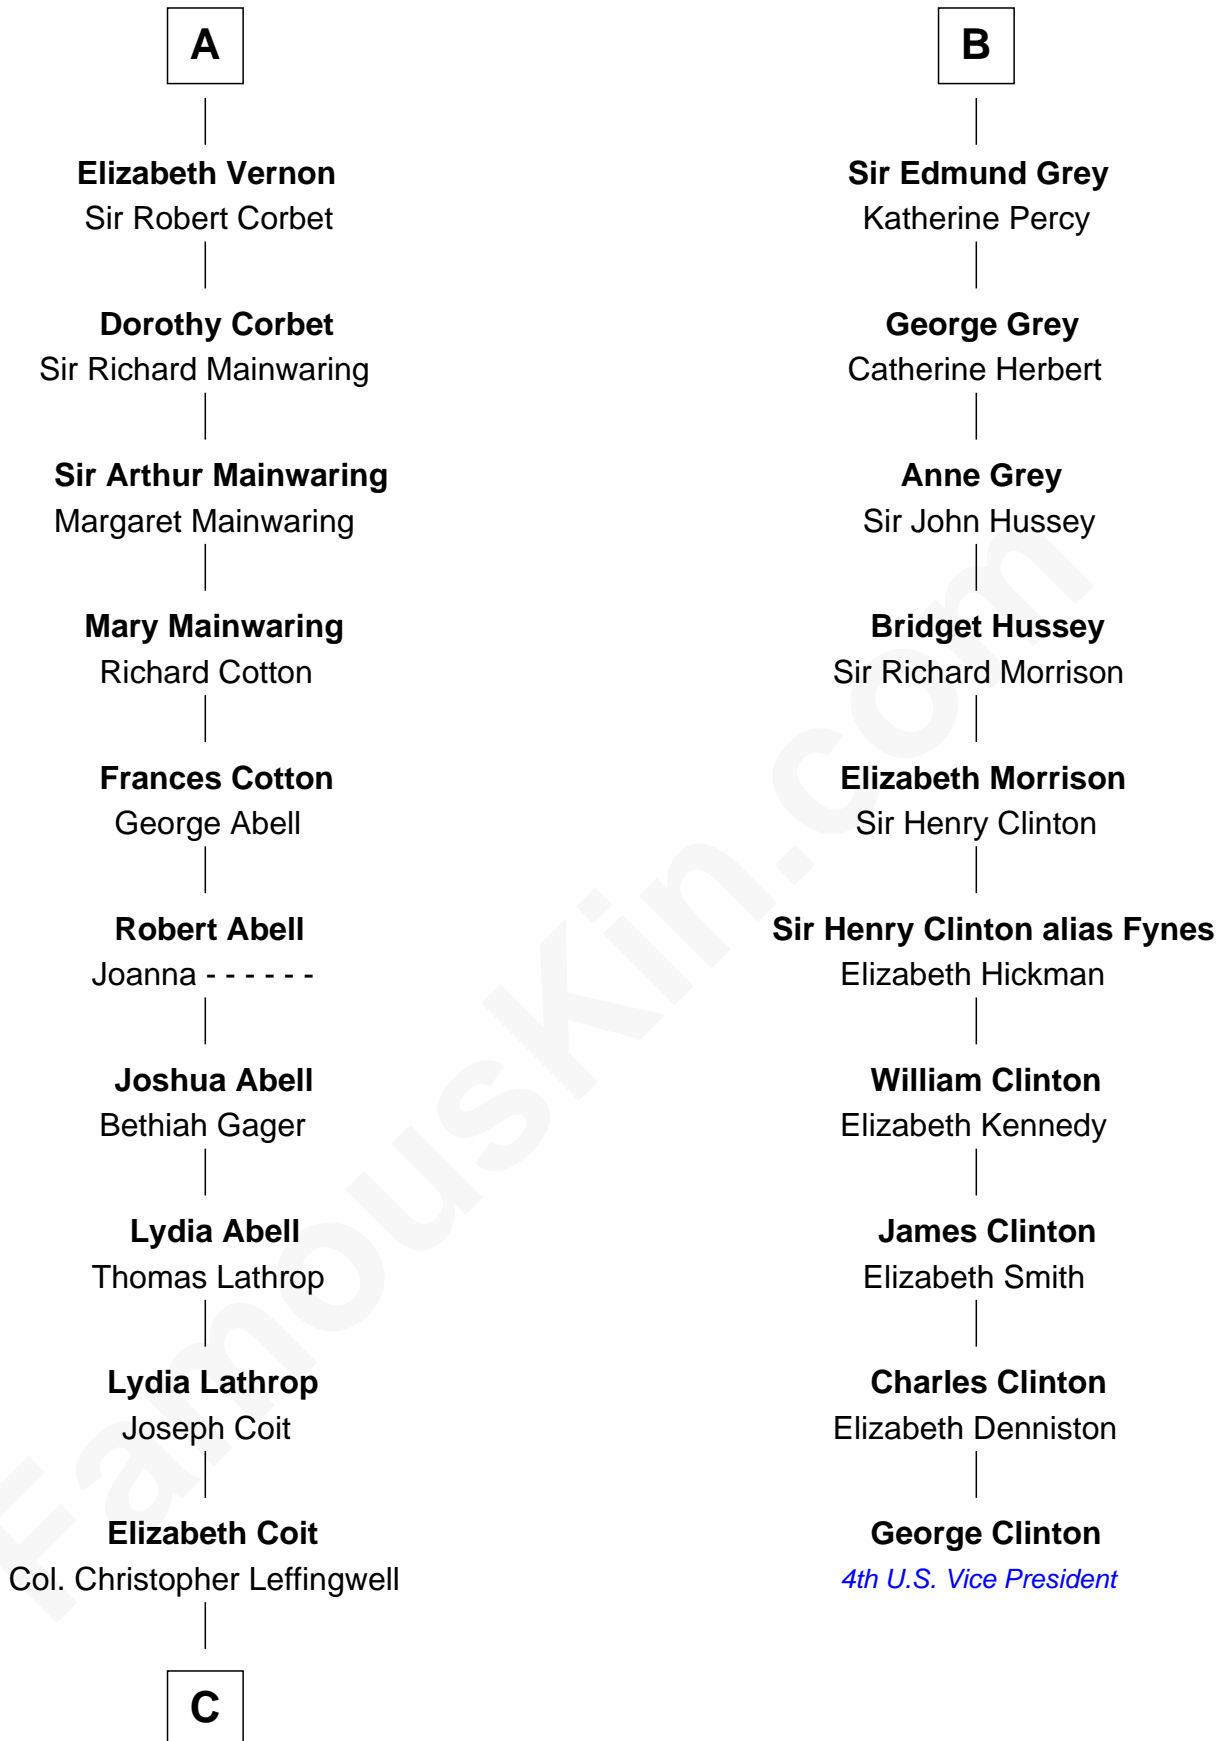

# FamousKin.com Relationship Chart of

**Allen Dulles**

*5th Director of the C.I.A.*

16th cousin 5 times removed of

**George Clinton**

*4th U.S. Vice President*

**Sir John FitzGeoffrey**

Isabel le Bigod

**C**

**Joanna Leffingwell**

Charles Lathrop

**Harriet Wadsworth Lathrop**

Rev. Miron Winslow

**Harriet Lathrop Winslow**

Rev. John Welsh Dulles

**Allen Macy Dulles**