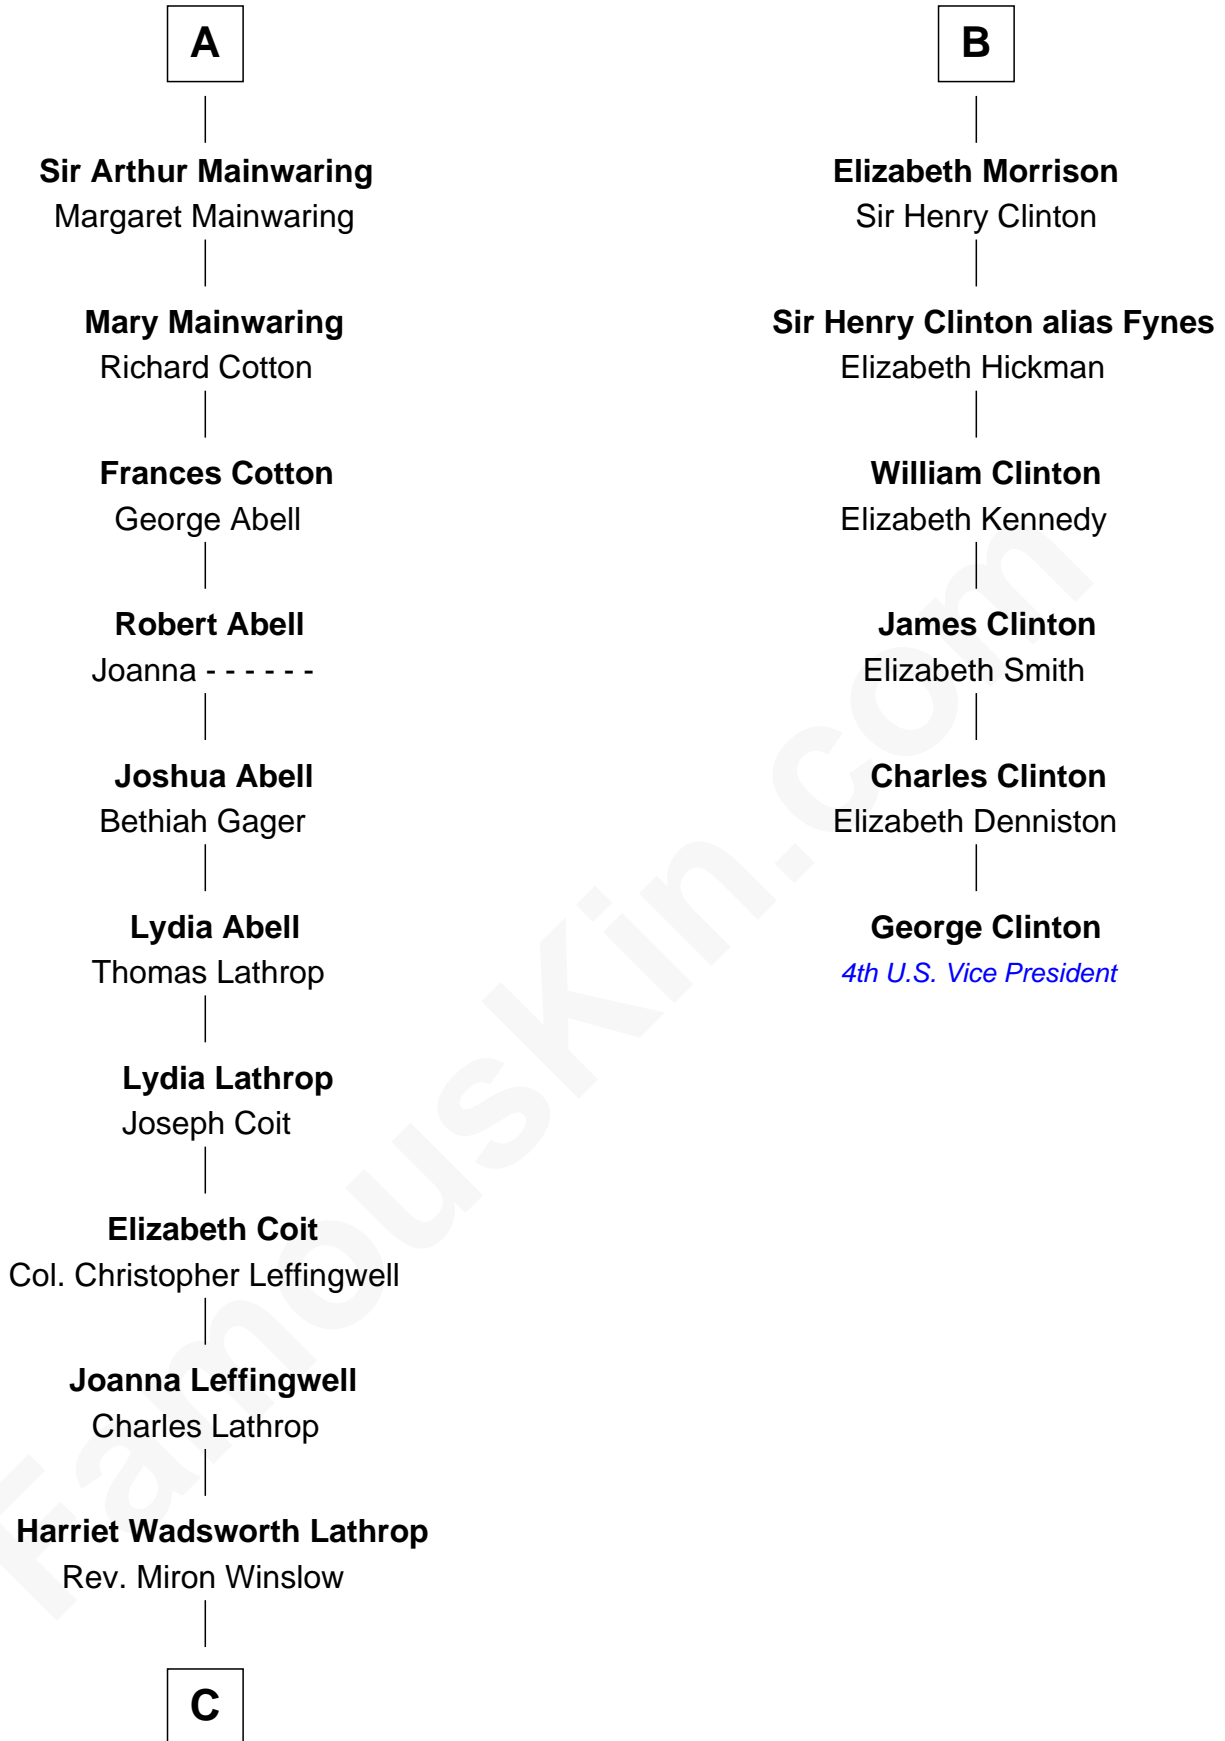

# FamousKin.com Relationship Chart of

**Allen Dulles**

*5th Director of the C.I.A.*

12th cousin 7 times removed of

**George Clinton**

*4th U.S. Vice President*

**Sir William de Ros**  
Margery de Badlesmere

**C**

—  
**Harriet Lathrop Winslow**

Rev. John Welsh Dulles

—  
**Allen Macy Dulles**

Edith Foster

—  
**Allen Dulles**

*5th Director of the C.I.A.*

FamousKin.com