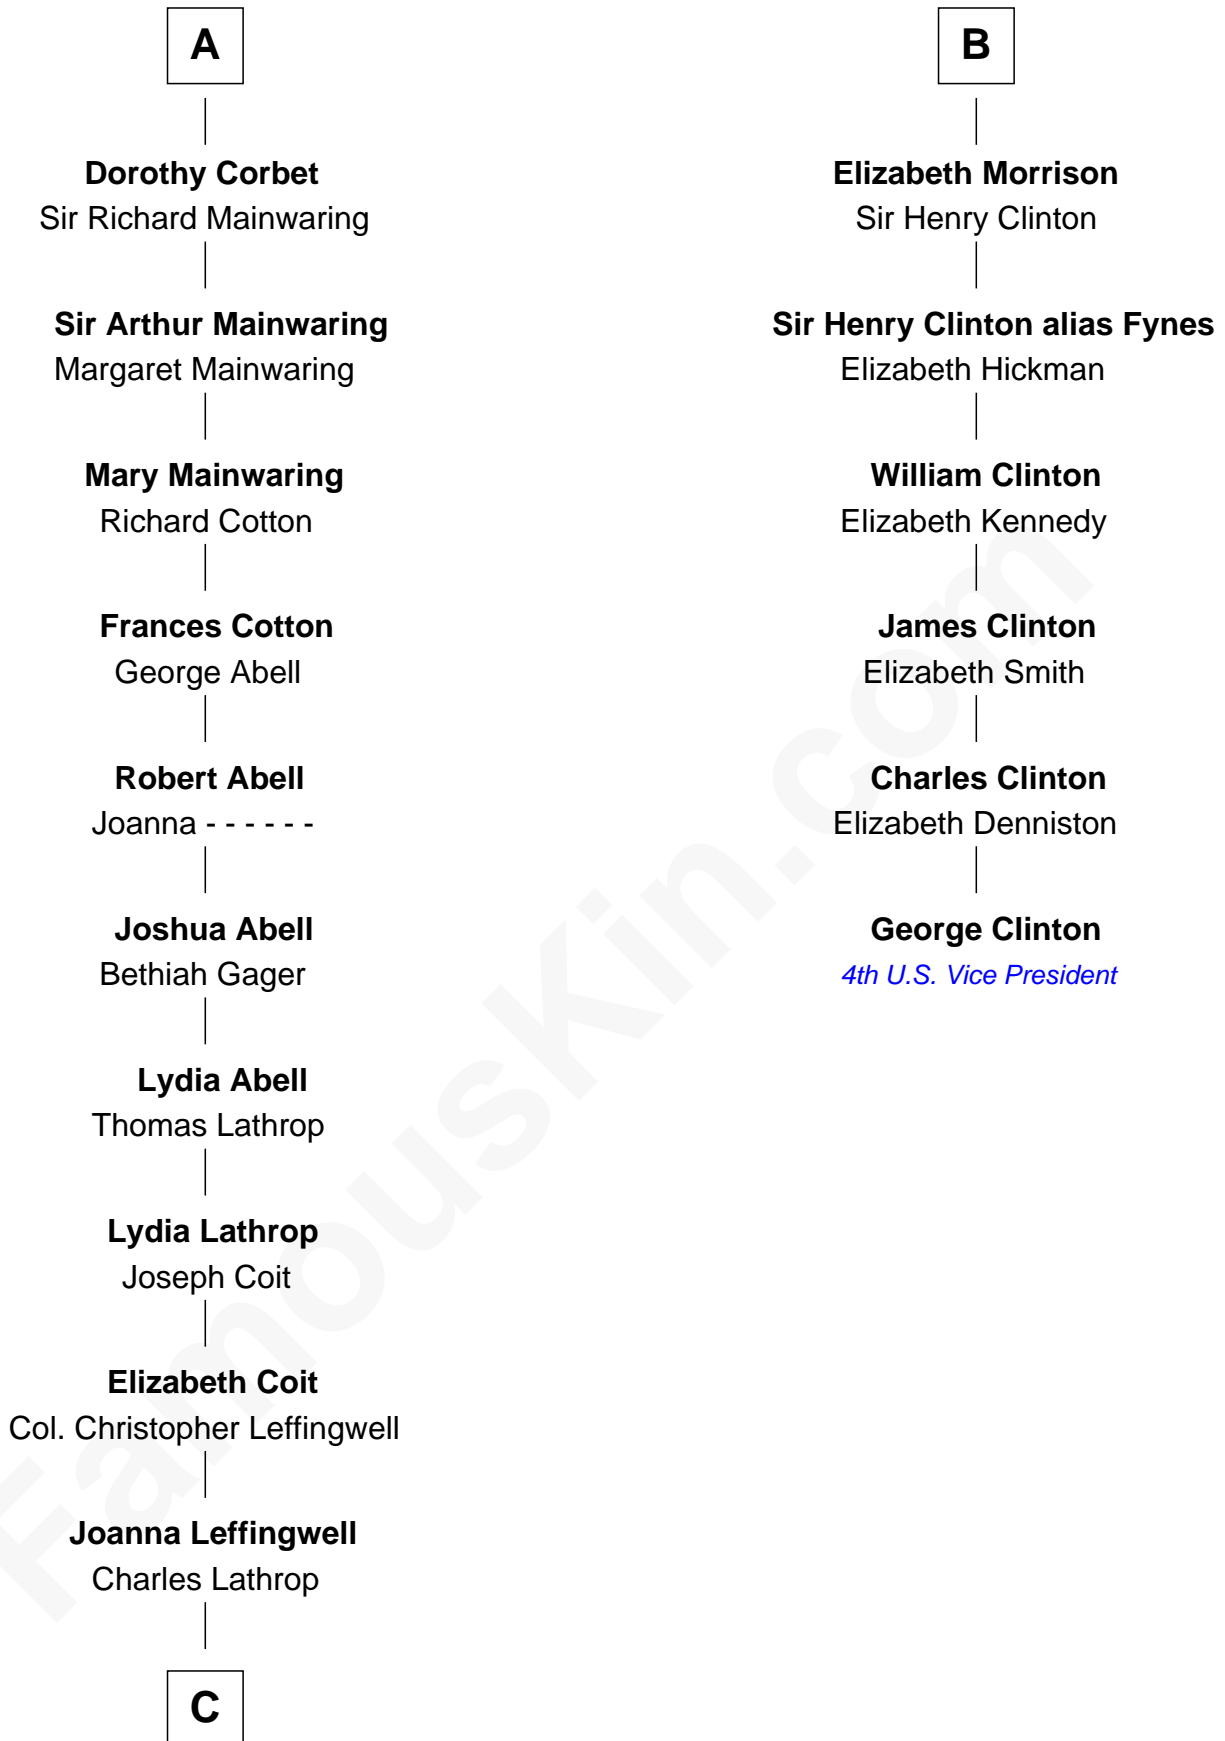

FamousKin.com Relationship Chart of

Allen Dulles

5th Director of the C.I.A.

12th cousin 8 times removed of

George Clinton

4th U.S. Vice President

Ralph de Stafford

Margaret de Audley

Thomas de Ros

Margaret de Ros

Sir Reynold Grey

Sir John Grey

Constance de Holand

Sir Edmund Grey

Katherine Percy

George Grey

Catherine Herbert

Anne Grey

Sir John Hussey

Bridget Hussey

Sir Richard Morrison

B

C

—
Harriet Wadsworth Lathrop