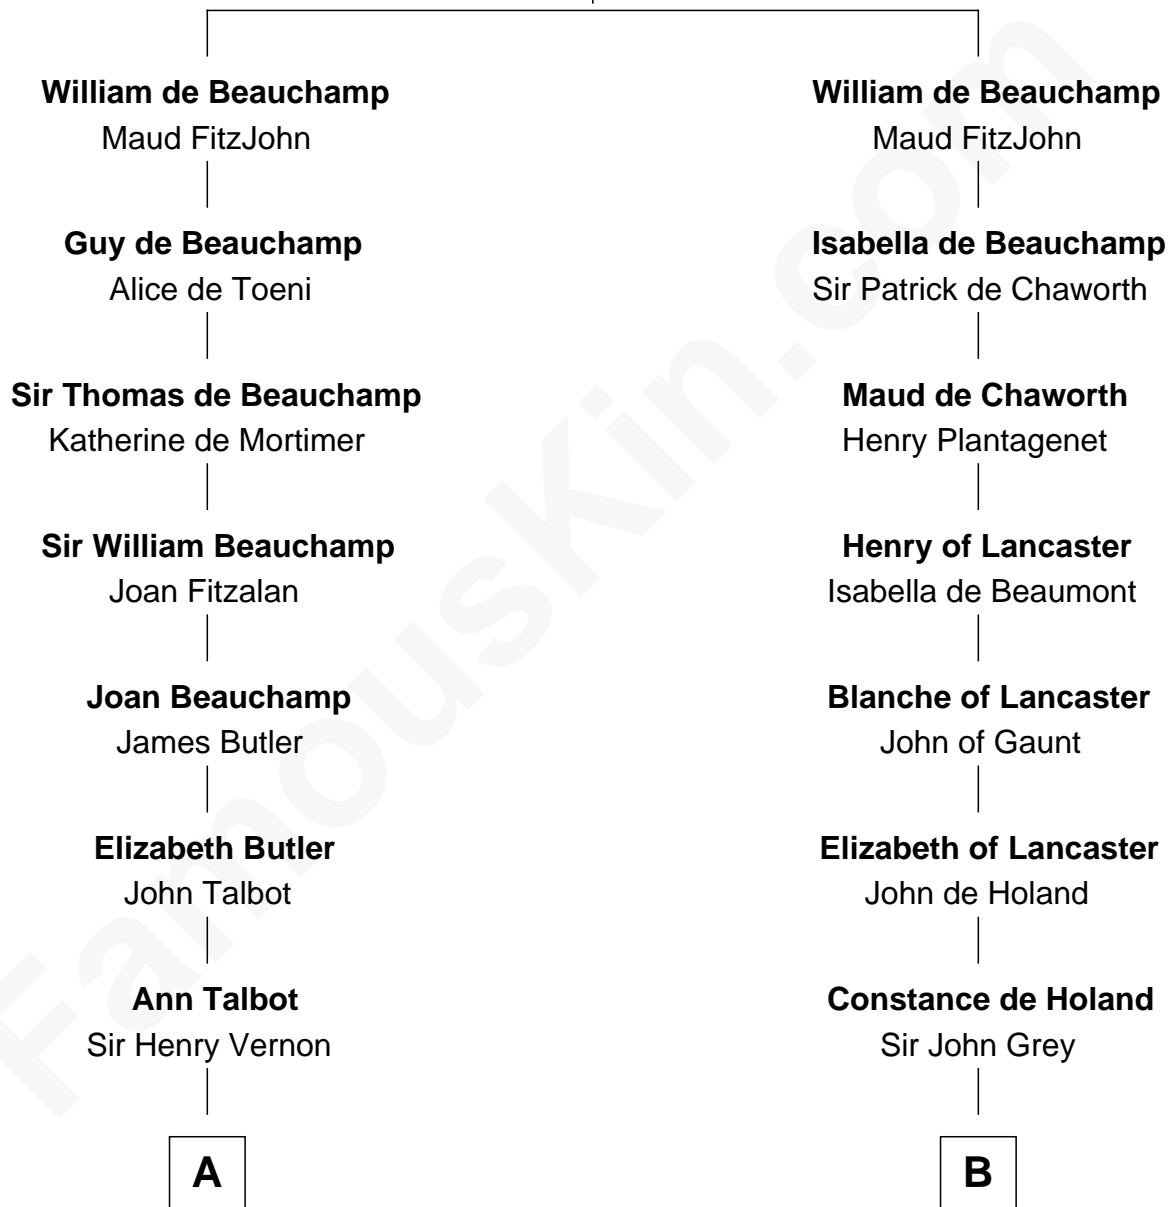

FamousKin.com Relationship Chart of

Allen Dulles

5th Director of the C.I.A.

16th cousin 5 times removed of

George Clinton

4th U.S. Vice President

Sir William de Beauchamp

Isabel Mauduit

C

—
Joanna Leffingwell

Charles Lathrop

—
Harriet Wadsworth Lathrop

Rev. Miron Winslow

—
Harriet Lathrop Winslow

Rev. John Welsh Dulles

—
Allen Macy Dulles

Edith Foster

—
Allen Dulles

5th Director of the C.I.A.

FamousKin.com