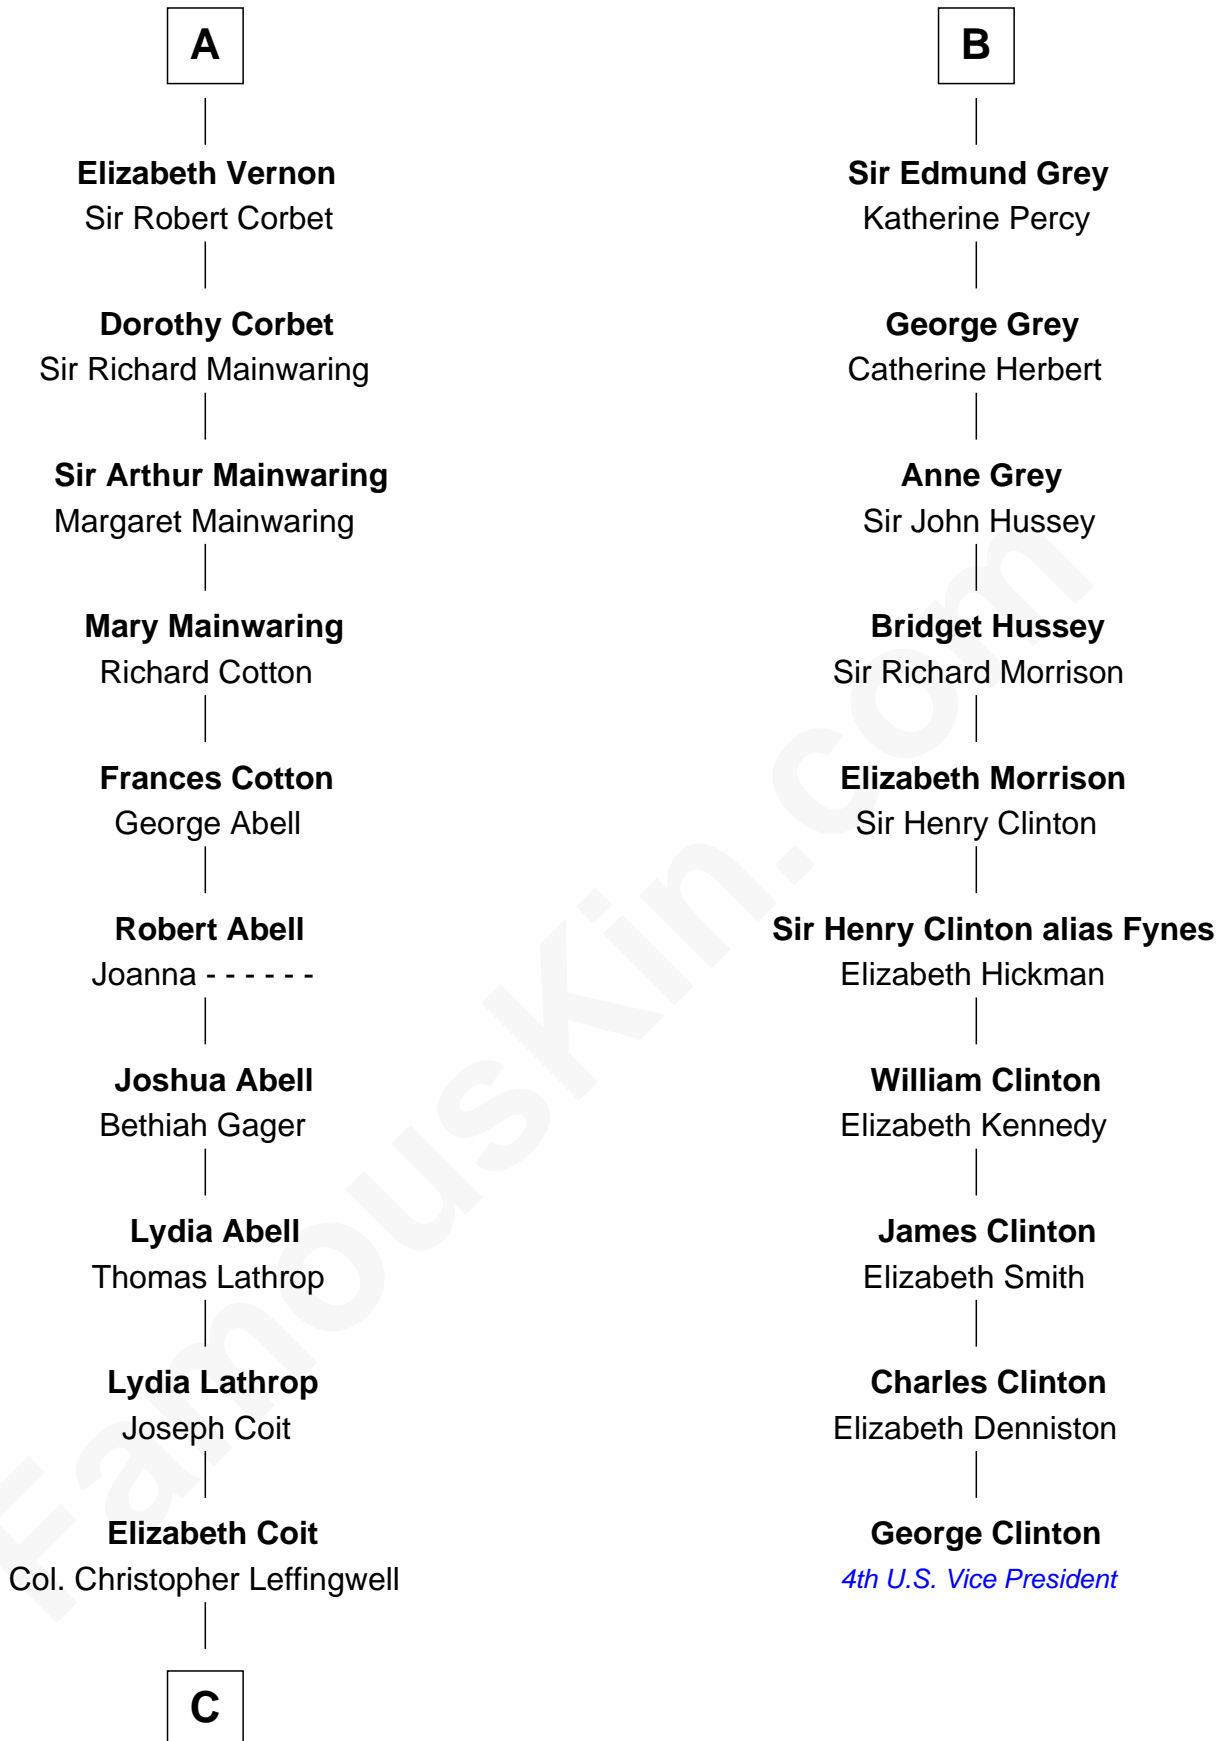

FamousKin.com Relationship Chart of

Allen Dulles

5th Director of the C.I.A.

16th cousin 5 times removed of

George Clinton

4th U.S. Vice President

Sir William de Beauchamp

Isabel Mauduit

C

—
Joanna Leffingwell

Charles Lathrop

—
Harriet Wadsworth Lathrop

Rev. Miron Winslow

—
Harriet Lathrop Winslow

Rev. John Welsh Dulles

—
Allen Macy Dulles