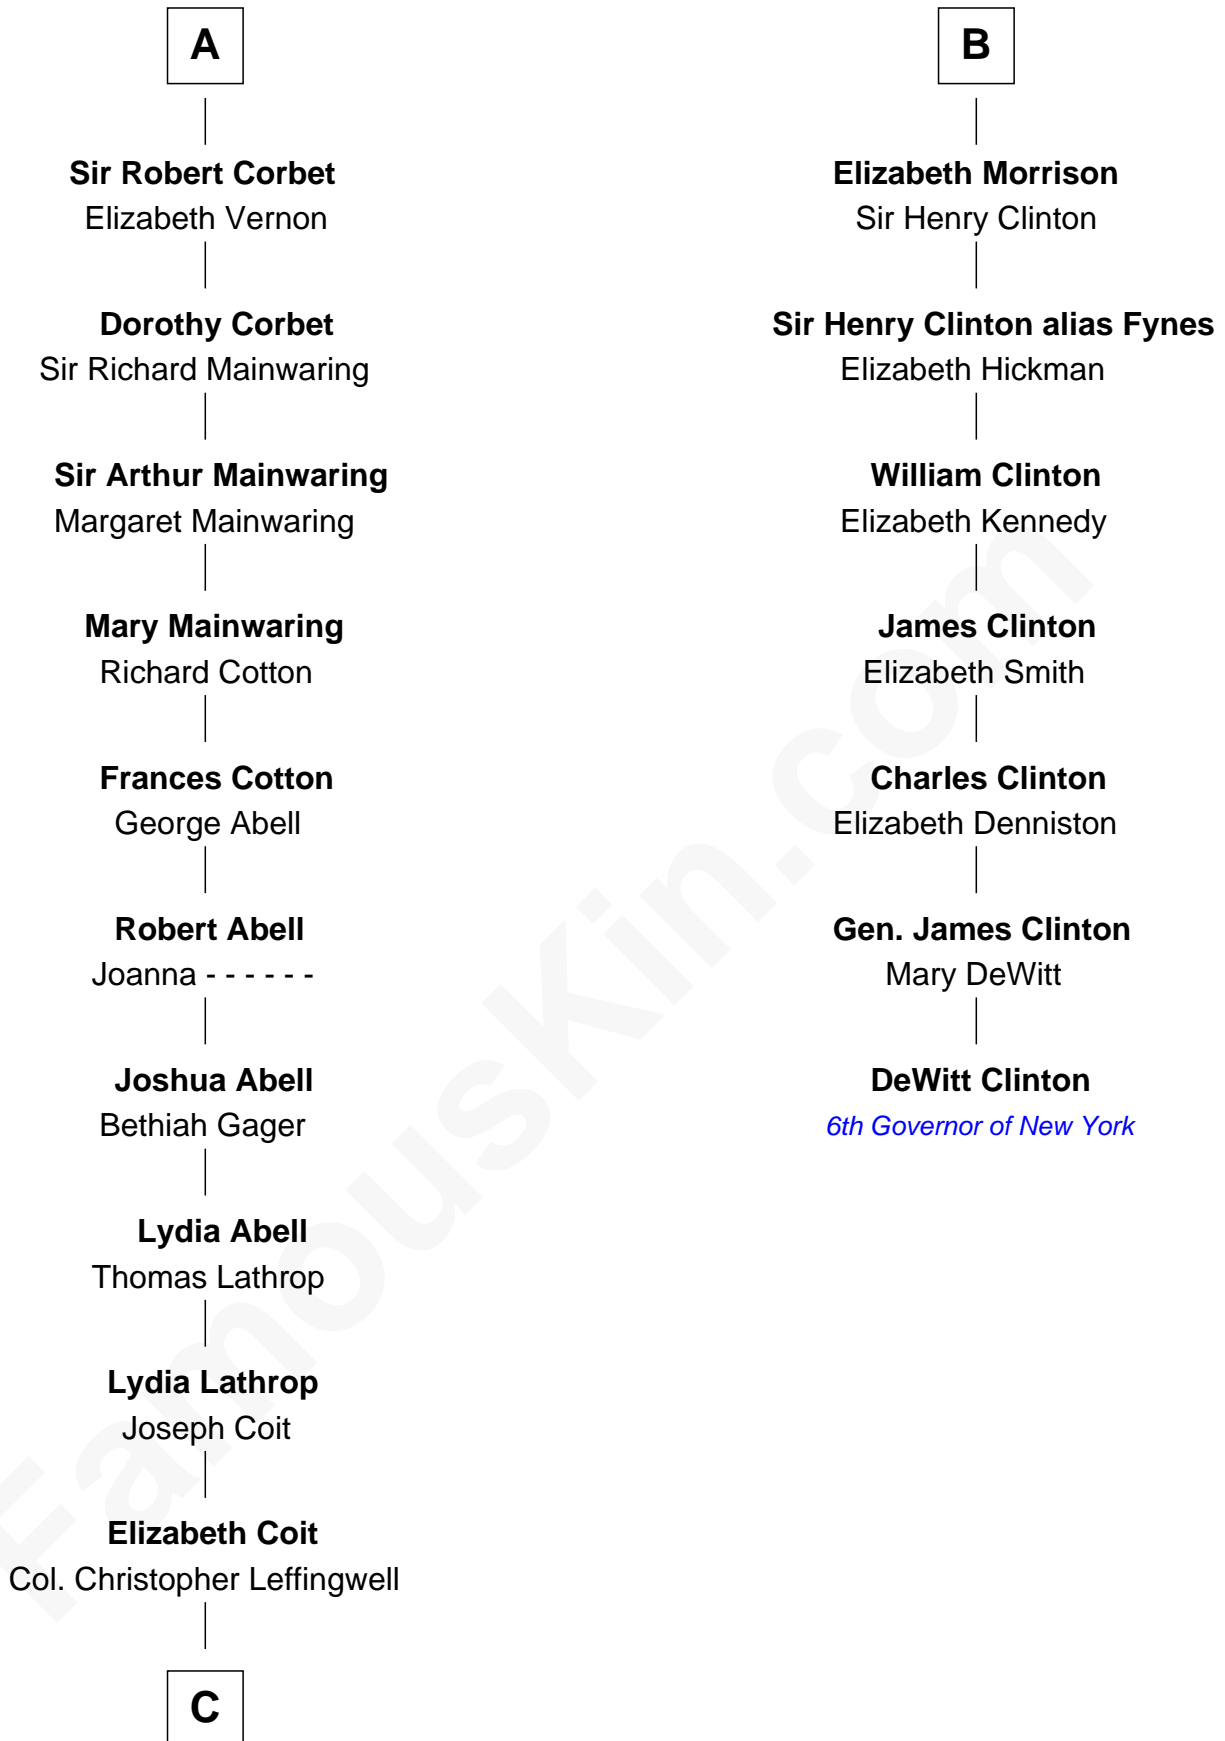

FamousKin.com Relationship Chart of

Allen Dulles

5th Director of the C.I.A.

13th cousin 8 times removed of

DeWitt Clinton

6th Governor of New York

C

—
Joanna Leffingwell

Charles Lathrop

—
Harriet Wadsworth Lathrop

Rev. Miron Winslow

—
Harriet Lathrop Winslow

Rev. John Welsh Dulles

—
Allen Macy Dulles

Edith Foster

—
Allen Dulles