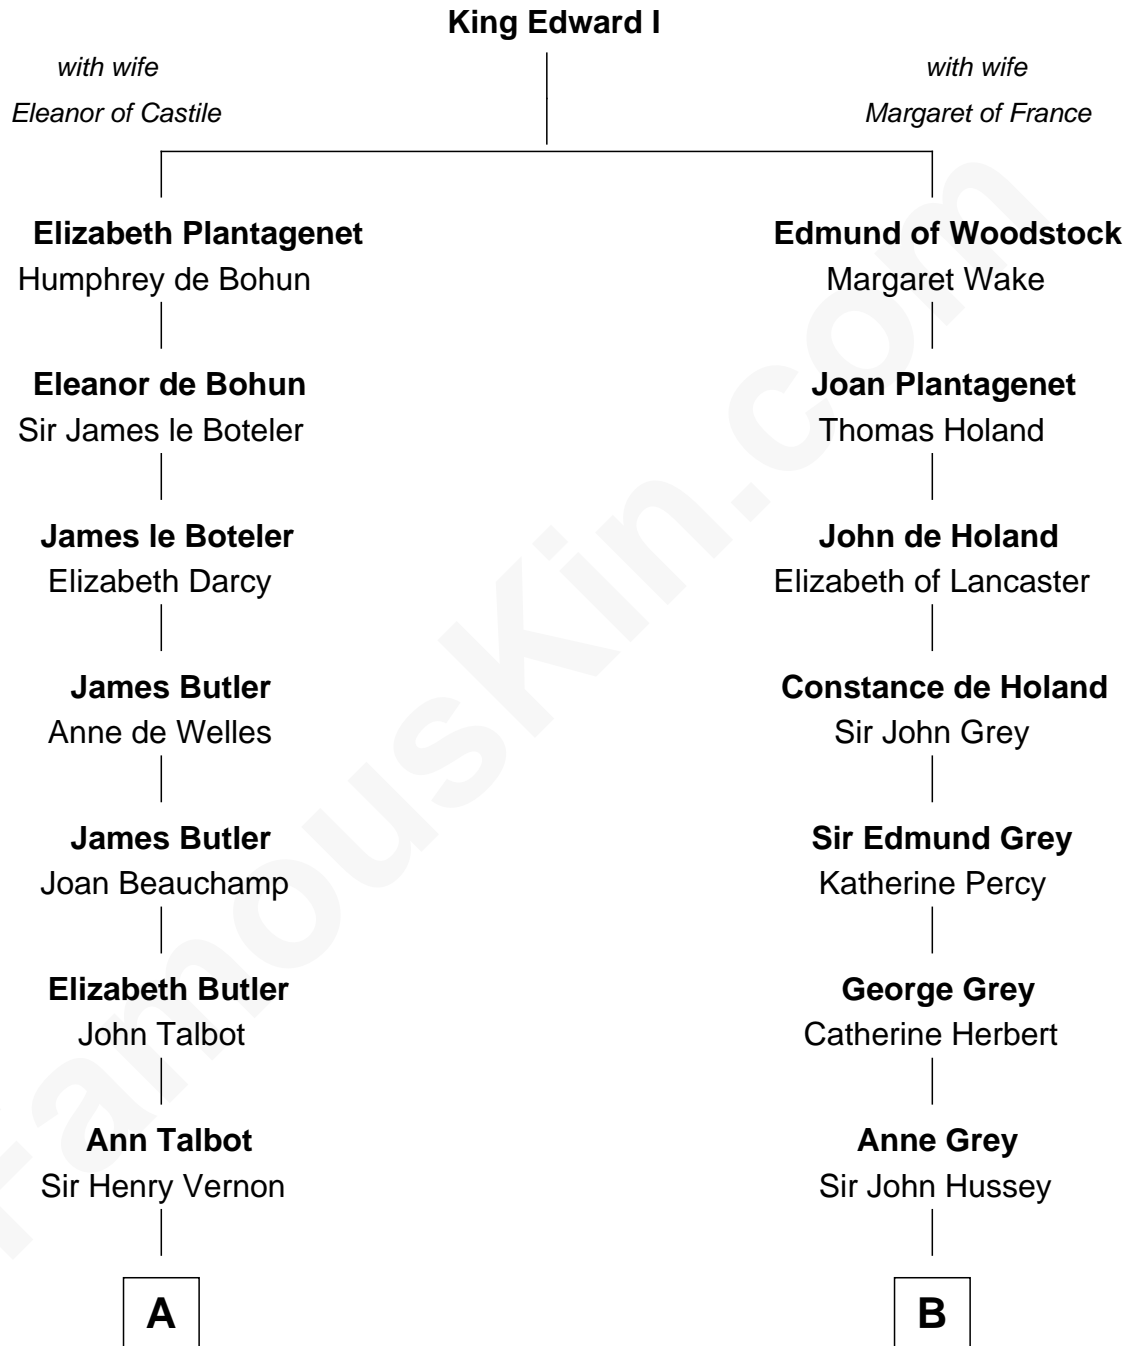

# FamousKin.com Relationship Chart of

**Allen Dulles**

*5th Director of the C.I.A.*

14th cousin 7 times removed of

**DeWitt Clinton**

*6th Governor of New York*

**C**

—  
**Joanna Leffingwell**

Charles Lathrop

—  
**Harriet Wadsworth Lathrop**

Rev. Miron Winslow

—  
**Harriet Lathrop Winslow**

Rev. John Welsh Dulles

—  
**Allen Macy Dulles**

Edith Foster

—  
**Allen Dulles**