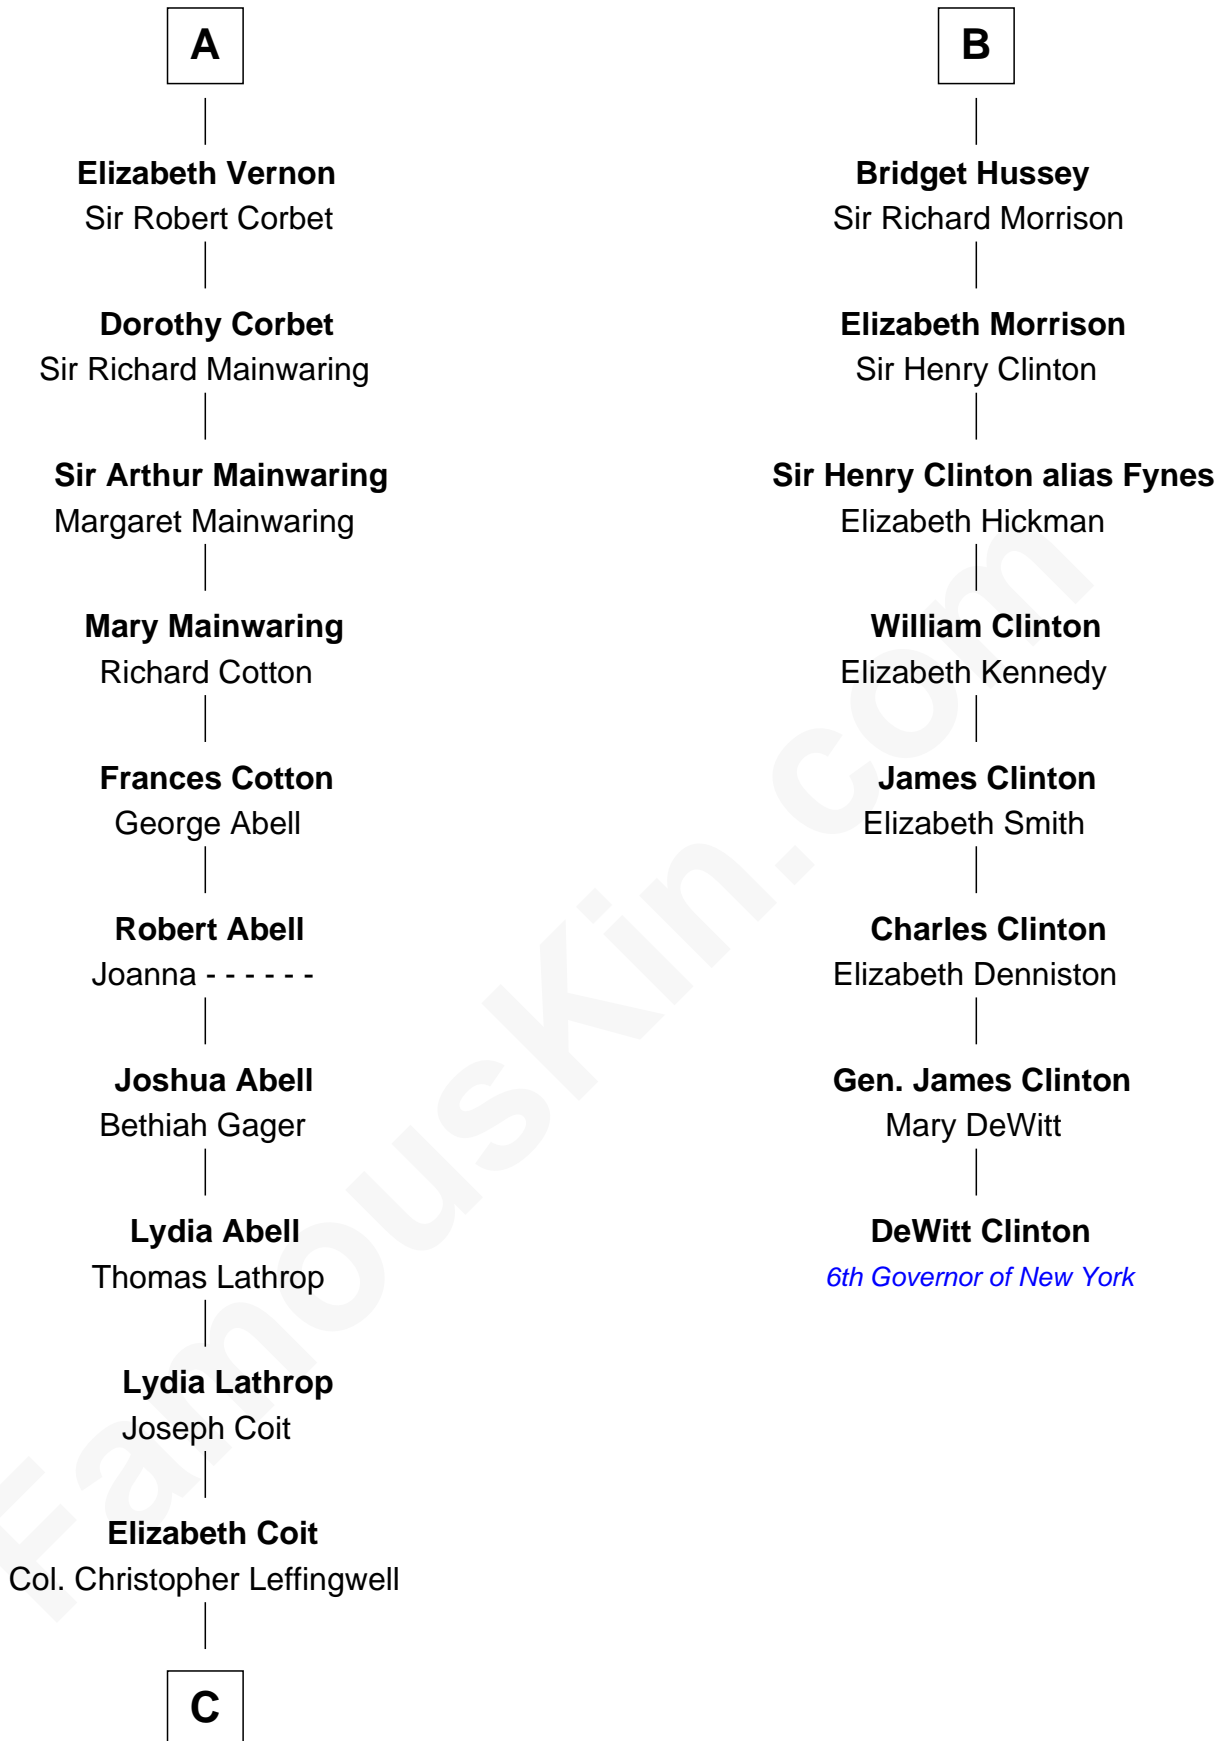

# FamousKin.com Relationship Chart of

**Allen Dulles**

*5th Director of the C.I.A.*

14th cousin 7 times removed of

**DeWitt Clinton**

*6th Governor of New York*

**C**

—  
**Joanna Leffingwell**

Charles Lathrop

—  
**Harriet Wadsworth Lathrop**

Rev. Miron Winslow

—  
**Harriet Lathrop Winslow**

Rev. John Welsh Dulles

—  
**Allen Macy Dulles**

Edith Foster

—  
**Allen Dulles**