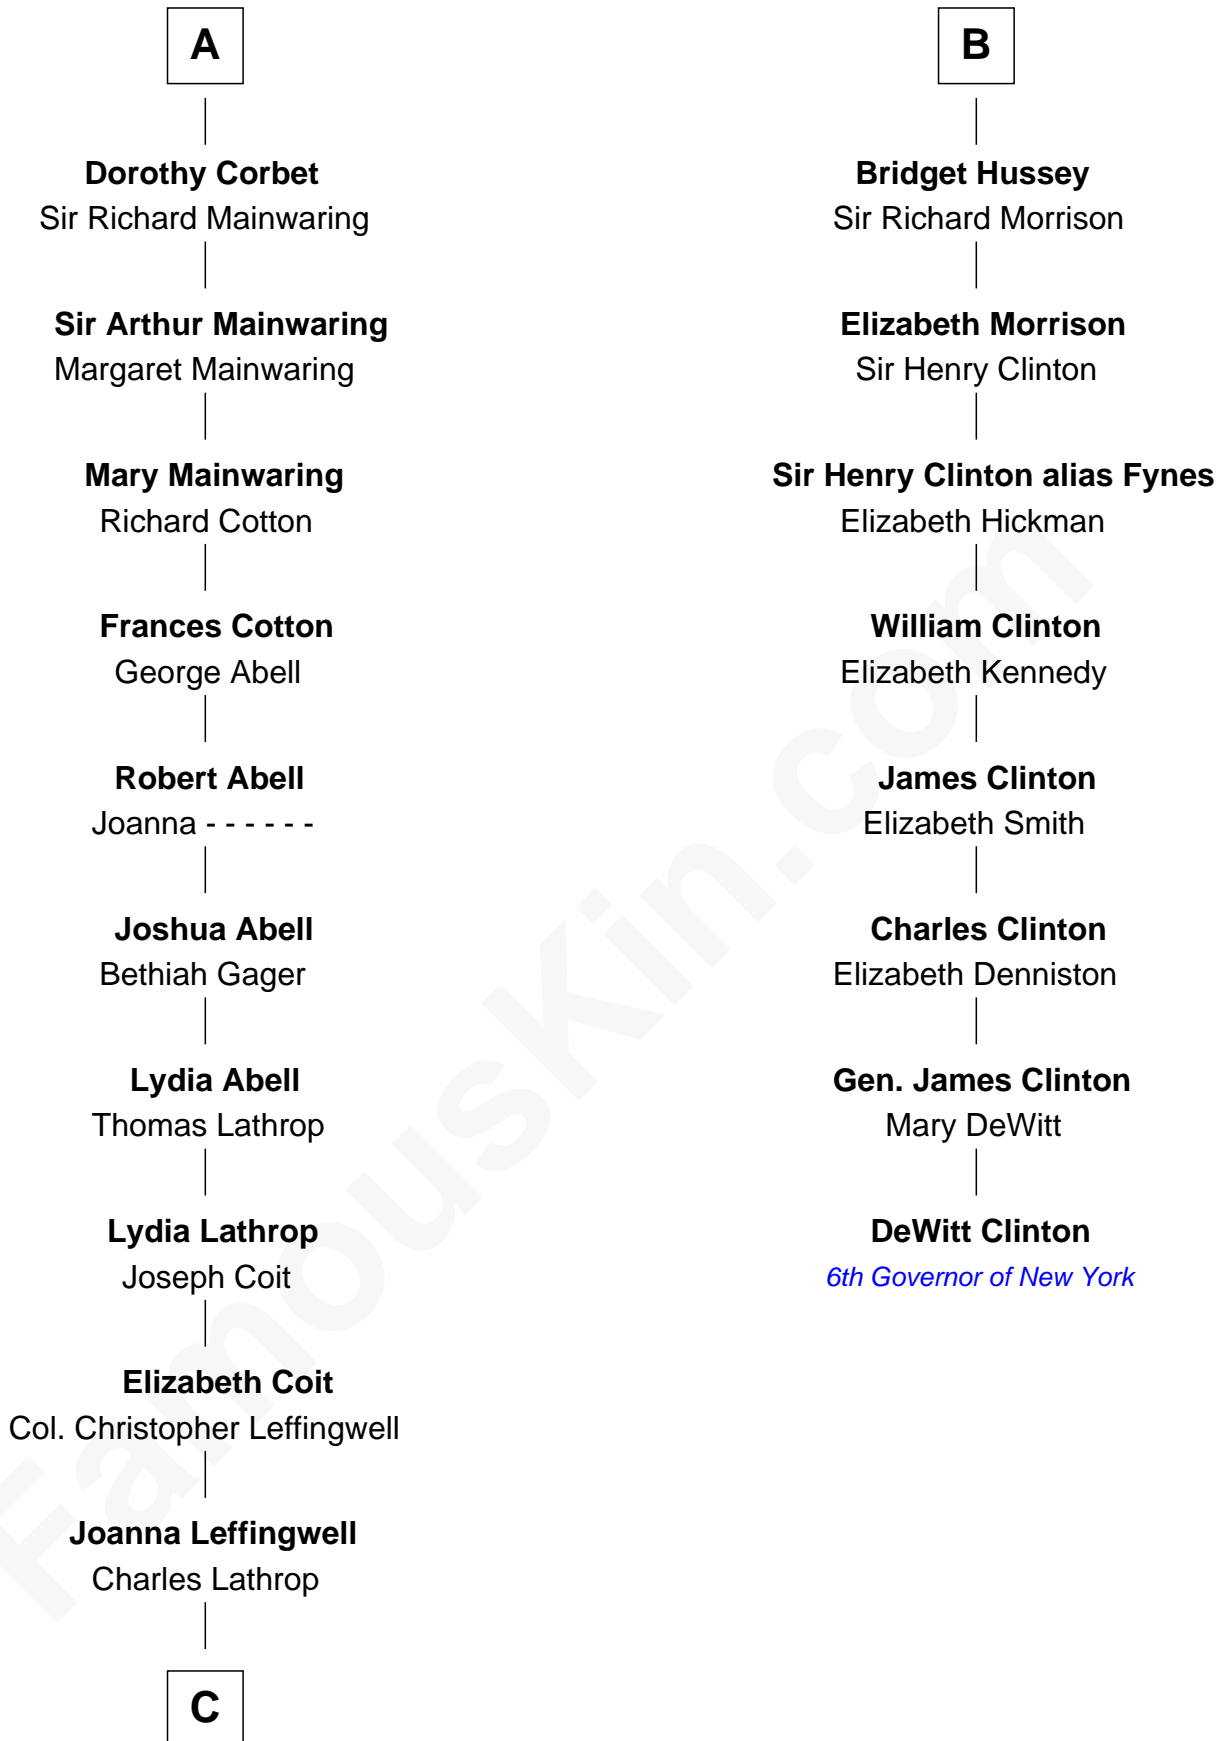

FamousKin.com Relationship Chart of

Allen Dulles

5th Director of the C.I.A.

14th cousin 6 times removed of

DeWitt Clinton

6th Governor of New York

Henry Plantagenet

Maud de Chaworth

Isabella de Beaumont

Blanche of Lancaster

John of Gaunt

Elizabeth of Lancaster

John de Holand

Constance de Holand

Sir John Grey

Sir Edmund Grey

Katherine Percy

George Grey

Catherine Herbert

Anne Grey

Sir John Hussey

B

C

—
Harriet Wadsworth Lathrop