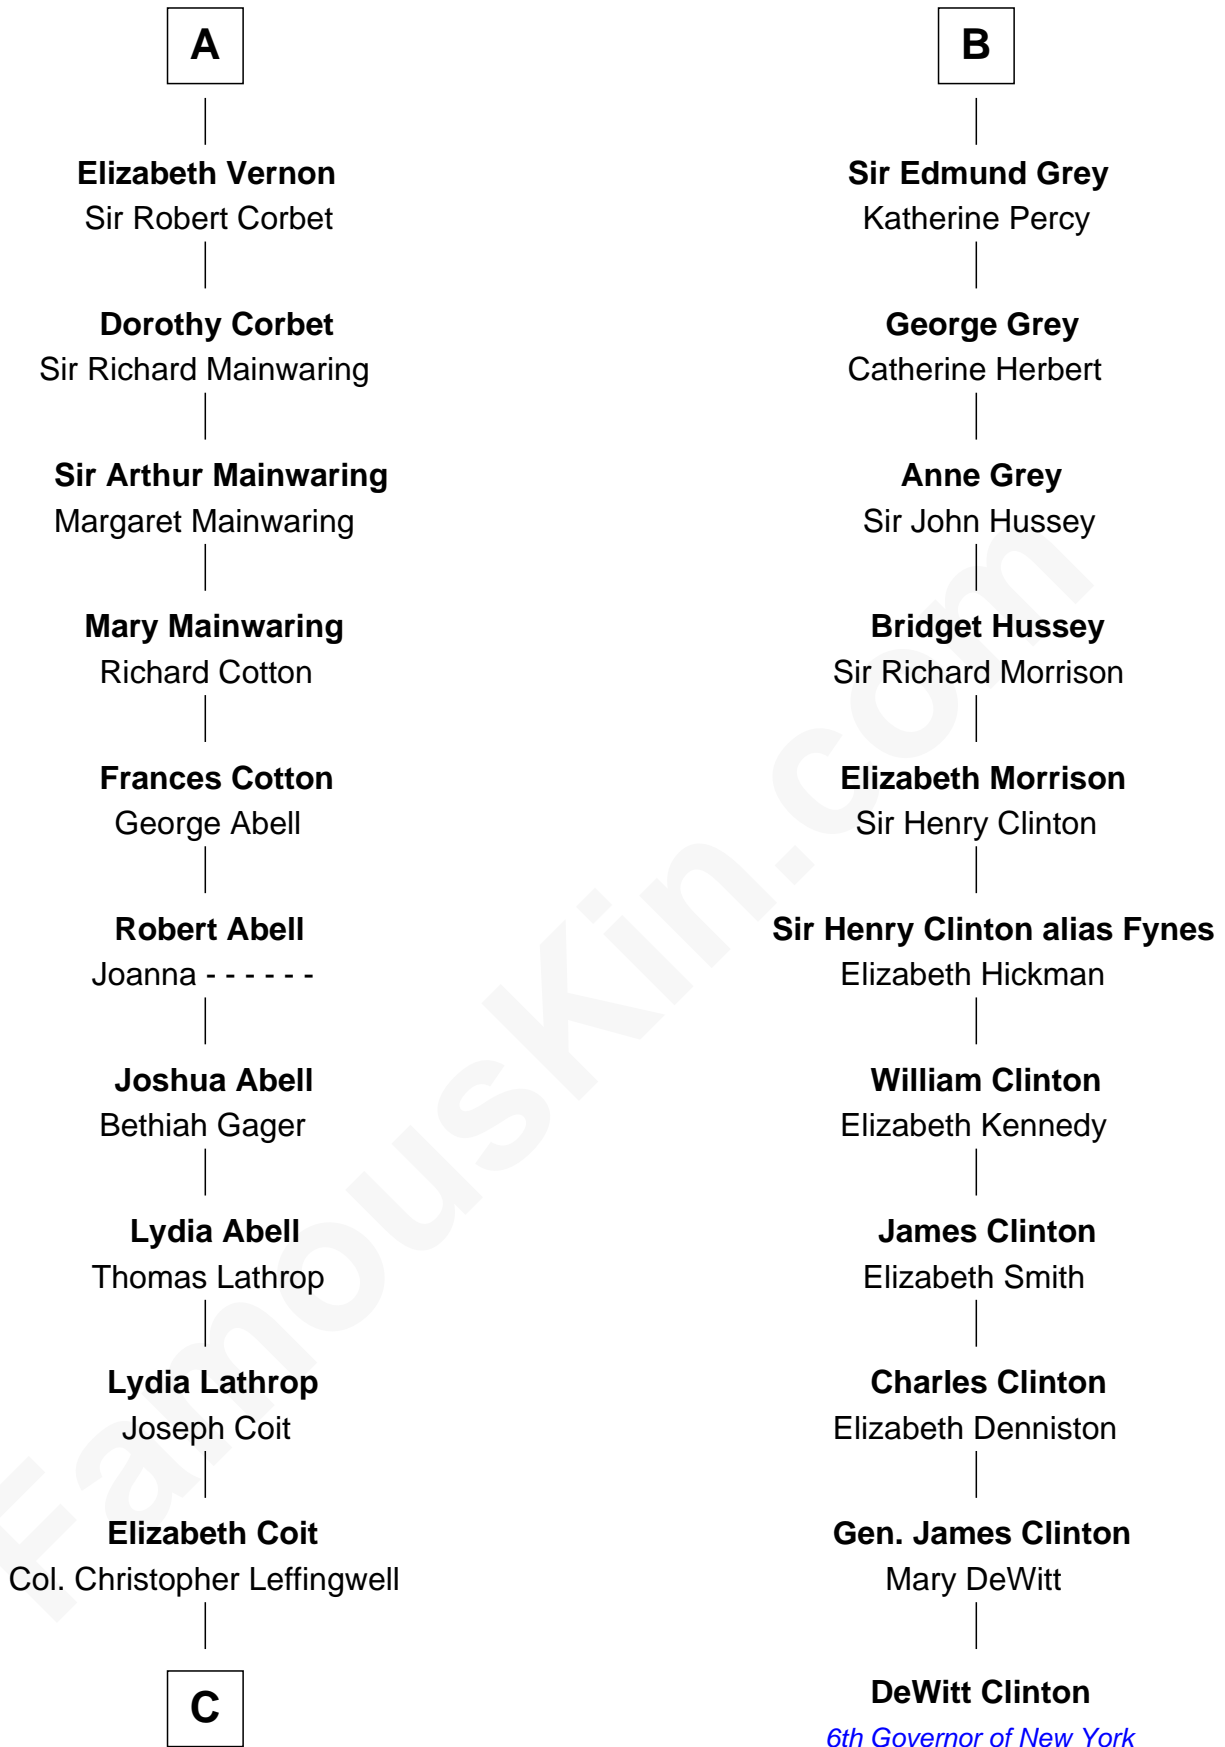

FamousKin.com Relationship Chart of

Allen Dulles

5th Director of the C.I.A.

17th cousin 4 times removed of

DeWitt Clinton

6th Governor of New York

Sir John FitzGeoffrey

Isabel le Bigod