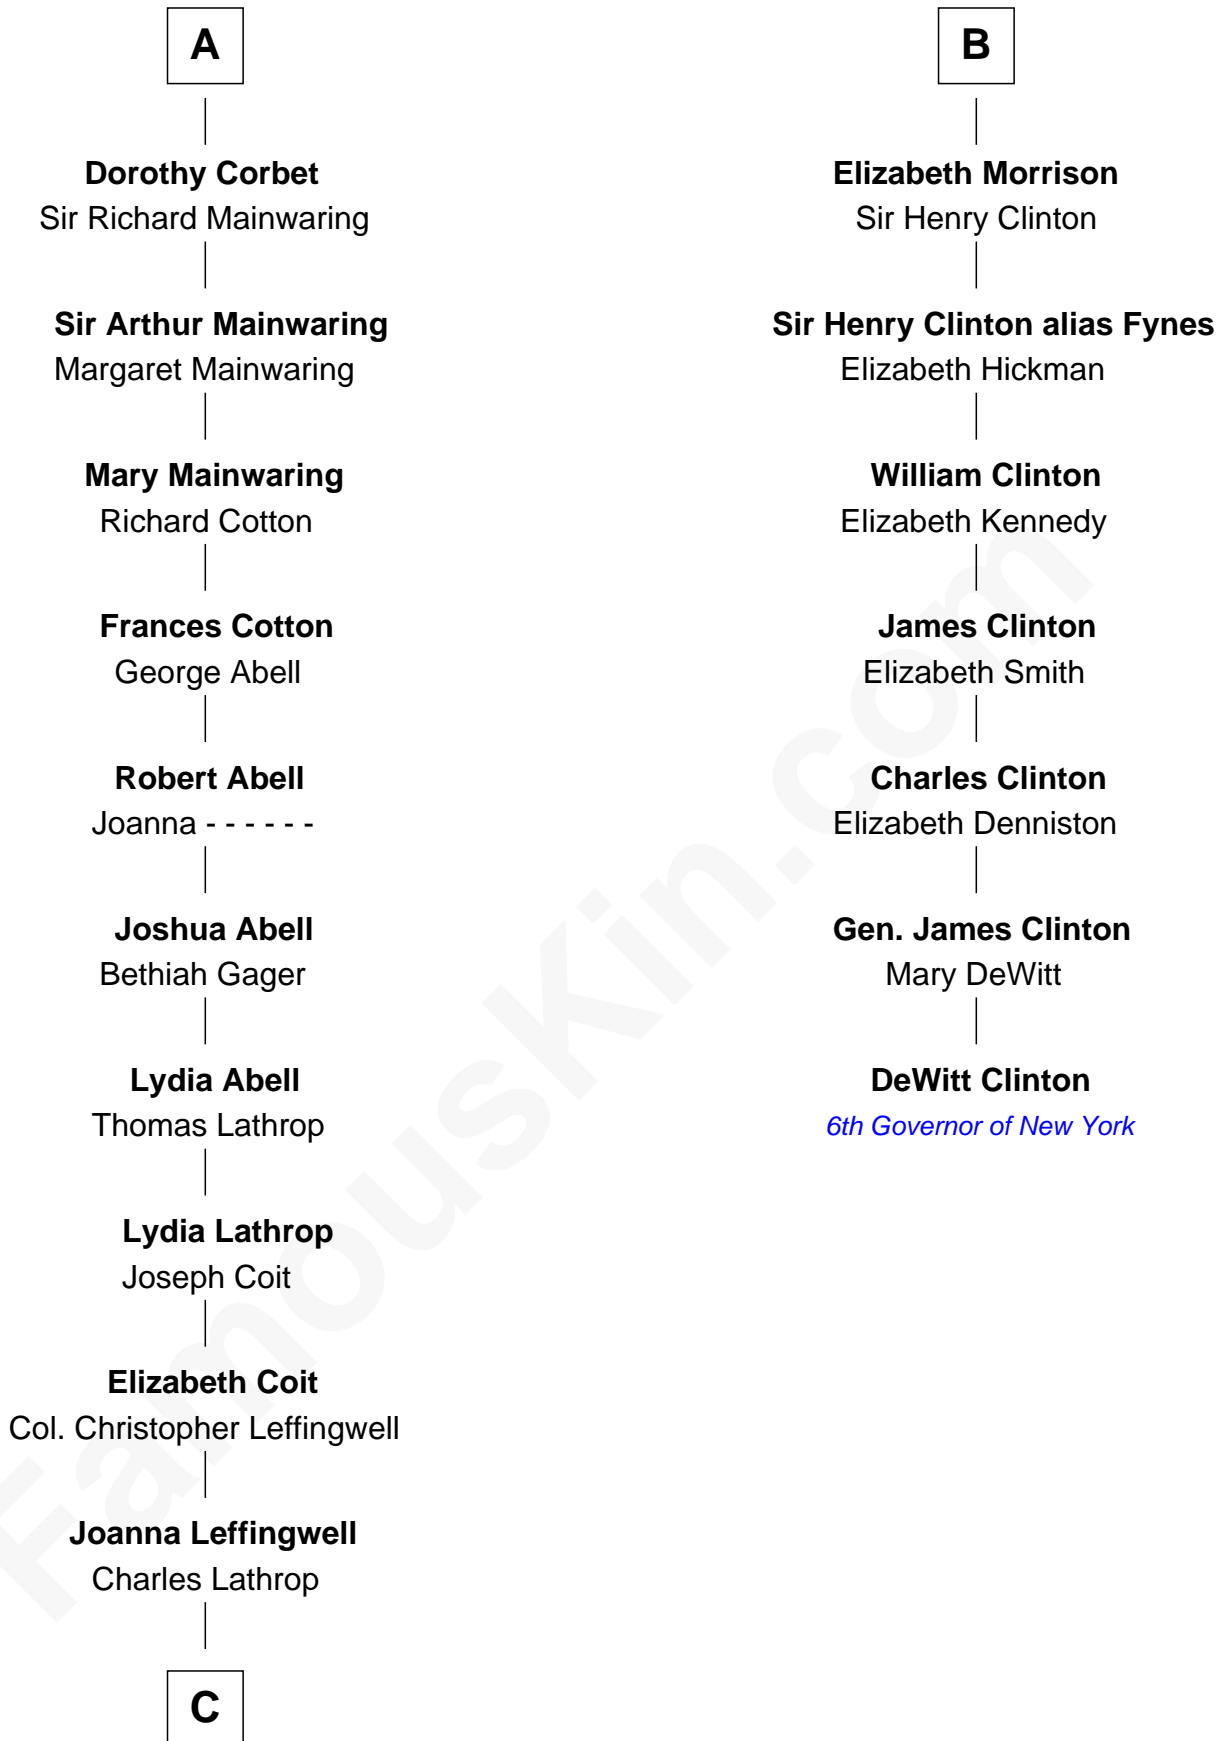

FamousKin.com Relationship Chart of

Allen Dulles

5th Director of the C.I.A.

13th cousin 7 times removed of

DeWitt Clinton

6th Governor of New York

Ralph de Stafford

Margaret de Audley

Thomas de Ros

Margaret de Ros

Sir Reynold Grey

Sir John Grey

Constance de Holand

Sir Edmund Grey

Katherine Percy

George Grey

Catherine Herbert

Anne Grey

Sir John Hussey

Bridget Hussey

Sir Richard Morrison

B

C

—
Harriet Wadsworth Lathrop